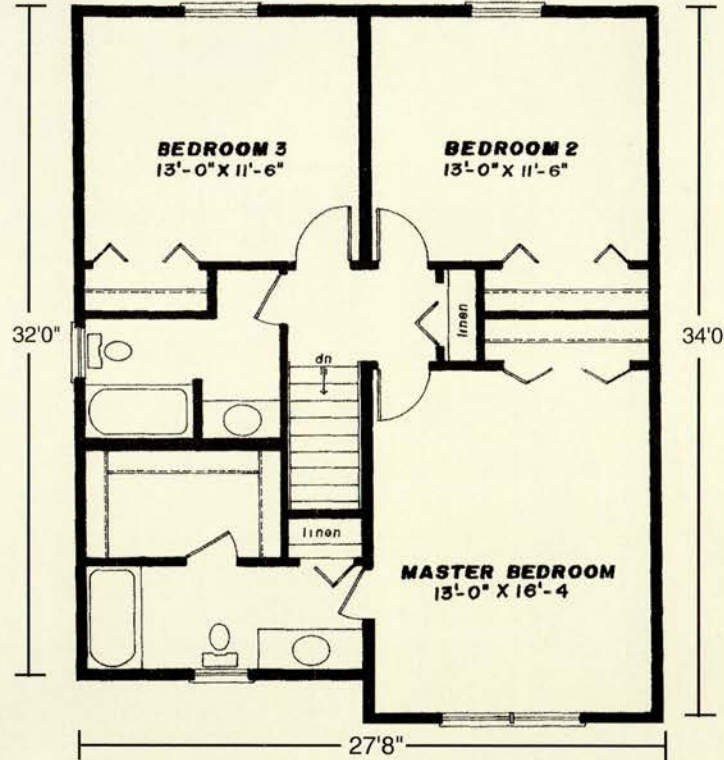

Westchester Modular Homes

Columbia
HOME SOLUTIONS
Hudson Valley Home Builder since 1985
www.Columbia-Home-Solutions.com

Two Story Colonial
Home Plans

27'8" x 32'1/34' • 1848 Sq. Ft.

First Floor

Second Floor

Optional Master Bath

Columbia Home Solutions - Hudson Valley Home Builder since 1985 - www.Columbia-Home-Solutions.com

Standard Richmond Features

- 3 Spacious Bedrooms
- 2 1/2 Baths
- Master Suite Features Private Bath with Walk-In Closet
- Formal Dining Room
- Formal Living Room
- Eat-In Country Kitchen
- "Cottage Style" 3056 Lower Level Front Windows
- Fireplace Options Available
- "Boxed-Out" and "Angle-Bay" Options Available
- Consult an Authorized Westchester Builder for a Complete List of Options
- Photos and Floor Plan Dimensions are approximate. All specifications must be Written in the Contract. No oral conditions.