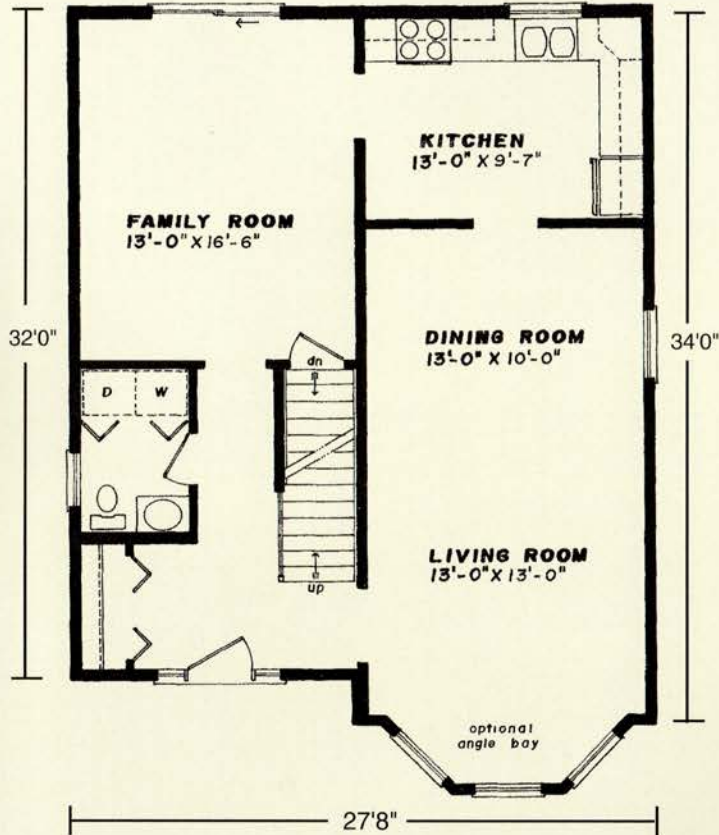

Westchester Modular Homes

Columbia
HOME SOLUTIONS
Hudson Valley Home Builder since 1985
www.Columbia-Home-Solutions.com

Two Story Colonial
Home Plans

27'8" x 32'1/34' • 1848 Sq. Ft.

First Floor

Second Floor

Optional Master Bath

Columbia Home Solutions - Hudson Valley Home Builder since 1985 - www.Columbia-Home-Solutions.com

Standard Richmond Features

- 3 Spacious Bedrooms
- 2 1/2 Baths
- Master Suite Features Private Bath with Walk-In Closet
- Formal Dining Room
- Formal Living Room
- Eat-In Country Kitchen
- "Cottage Style" 3056 Lower Level Front Windows
- Fireplace Options Available
- "Boxed-Out" and "Angle-Bay" Options Available
- Consult an Authorized Westchester Builder for a Complete List of Options
- Photos and Floor Plan Dimensions are approximate. All specifications must be Written in the Contract. No oral conditions.