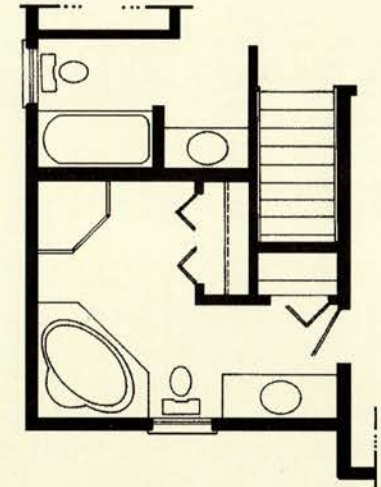

Westchester Modular Homes

Columbia
HOME SOLUTIONS
Hudson Valley Home Builder since 1985
www.Columbia-Home-Solutions.com

Two Story Colonial
Home Plans

27'8" x 32'1/34' • 1848 Sq. Ft.

First Floor

Second Floor

Optional Master Bath

Columbia Home Solutions - Hudson Valley Home Builder since 1985 - www.Columbia-Home-Solutions.com

Standard Richmond Features

- 3 Spacious Bedrooms
- 2 1/2 Baths
- Master Suite Features Private Bath with Walk-In Closet
- Formal Dining Room
- Formal Living Room
- Eat-In Country Kitchen
- "Cottage Style" 3056 Lower Level Front Windows
- Fireplace Options Available
- "Boxed-Out" and "Angle-Bay" Options Available
- Consult an Authorized Westchester Builder for a Complete List of Options
- Photos and Floor Plan Dimensions are approximate. All specifications must be Written in the Contract. No oral conditions.