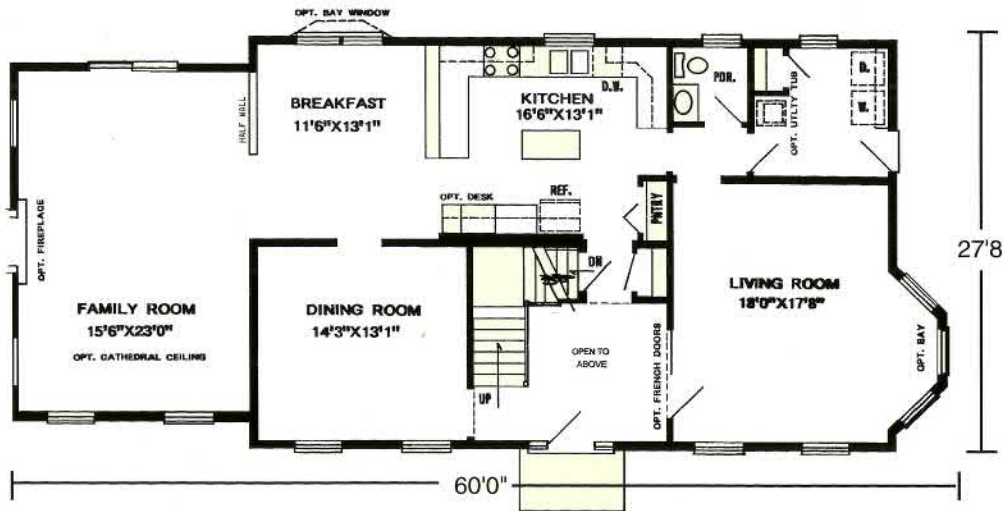

27'8" x 44' • 2464 Sq. Ft.  
 Family Room 24" x 16" • 384 Sq. Ft.  
 Total 2844 Sq. Ft.

First Floor

Second Floor

Columbia Home Solutions - Hudson Valley Home Builder since 1985 - [www.Columbia-Home-Solutions.com](http://www.Columbia-Home-Solutions.com)

## Standard Cornell Features

- 4 Spacious Bedrooms
- 2 1/2 Baths
- Open Two-Story Entry Foyer
- Formal Dining Room
- Formal Living Room
- Spacious Country Kitchen Features Breakfast Bar Island and Pantry
- "Cottage-Style" 3056 Front Windows
- "Acorn" Pediment on Front Door
- Cathedral Ceiling Option in Family Room Available
- Fireplace Options Available
- "Boxed-Out" or "Angle-Bay" Options Available
- Consult an Authorized Westchester Builder for a Complete List of Options
- Photos and Floor Plan Dimensions are approximate. All specifications must be Written in the Contract. No oral conditions.