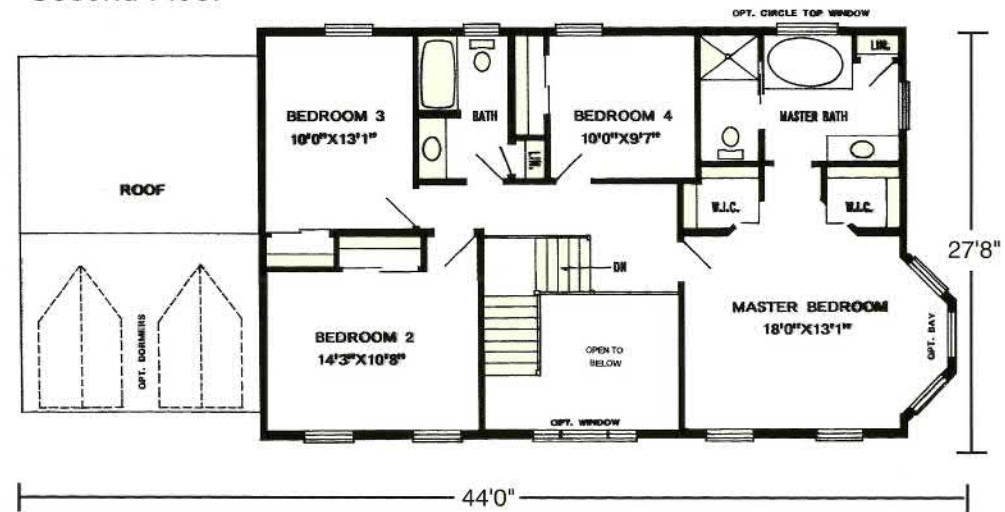

27'8" x 44' • 2464 Sq. Ft.  
 Family Room 24" x 16" • 384 Sq. Ft.  
 Total 2844 Sq. Ft.

First Floor

Second Floor

Columbia Home Solutions - Hudson Valley Home Builder since 1985 - [www.Columbia-Home-Solutions.com](http://www.Columbia-Home-Solutions.com)

## Standard Cornell Features

- 4 Spacious Bedrooms
- 2 1/2 Baths
- Open Two-Story Entry Foyer
- Formal Dining Room
- Formal Living Room
- Spacious Country Kitchen Features Breakfast Bar Island and Pantry
- "Cottage-Style" 3056 Front Windows
- "Acorn" Pediment on Front Door
- Cathedral Ceiling Option in Family Room Available
- Fireplace Options Available
- "Boxed-Out" or "Angle-Bay" Options Available
- Consult an Authorized Westchester Builder for a Complete List of Options
- Photos and Floor Plan Dimensions are approximate. All specifications must be Written in the Contract. No oral conditions.