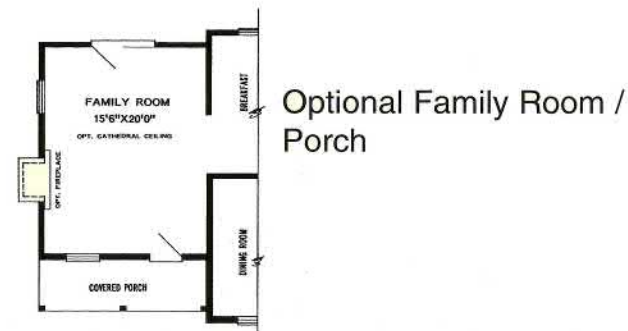

27'8" x 44' • 2464 Sq. Ft.  
 Family Room 24" x 16" • 384 Sq. Ft.  
 Total 2844 Sq. Ft.

First Floor

Second Floor

Columbia Home Solutions - Hudson Valley Home Builder since 1985 - [www.Columbia-Home-Solutions.com](http://www.Columbia-Home-Solutions.com)

## Standard Cornell Features

- 4 Spacious Bedrooms
- 2 1/2 Baths
- Open Two-Story Entry Foyer
- Formal Dining Room
- Formal Living Room
- Spacious Country Kitchen Features Breakfast Bar Island and Pantry
- "Cottage-Style" 3056 Front Windows
- "Acorn" Pediment on Front Door
- Cathedral Ceiling Option in Family Room Available
- Fireplace Options Available
- "Boxed-Out" or "Angle-Bay" Options Available
- Consult an Authorized Westchester Builder for a Complete List of Options
- Photos and Floor Plan Dimensions are approximate. All specifications must be Written in the Contract. No oral conditions.