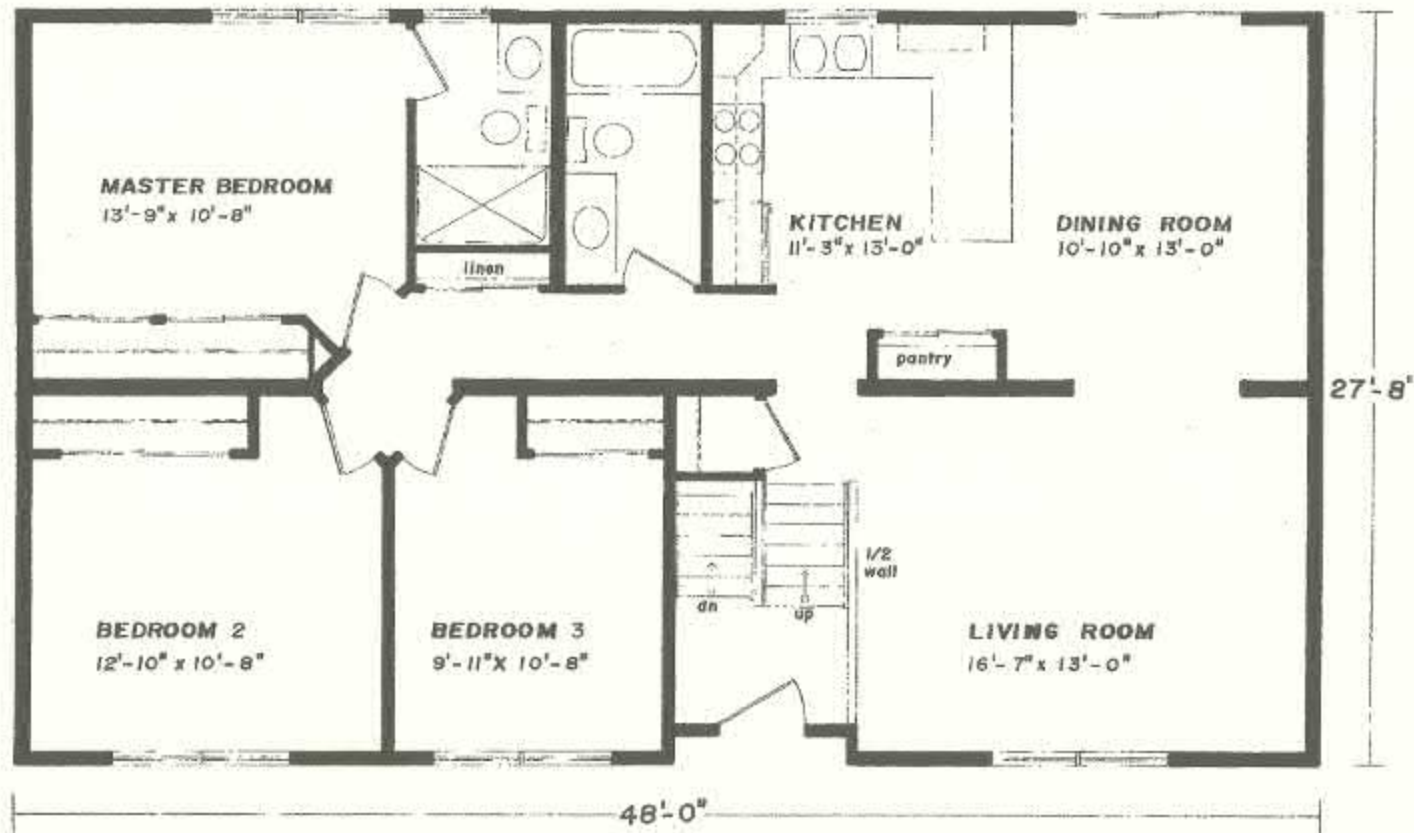

  
**Columbia**  
**HOME SOLUTIONS**  
*Hudson Valley Home Builder Since 1985*

*Raised Ranch Style  
Home Plans*

27'8" x 48' • 1344 Sq. Ft.

## Standard Woodbury Features

- 3 Spacious Bedrooms
- 2 Baths
- Master Suite Features Private Bath and Double Closet
- Bar Kitchen with Pantry
- Fireplace Options Available
- Consult an Authorized Westchester Builder for a Complete List of Options
- Artist's renderings and Floor Plan Dimensions are approximate. All specifications must be written in the Contract. No oral conditions.