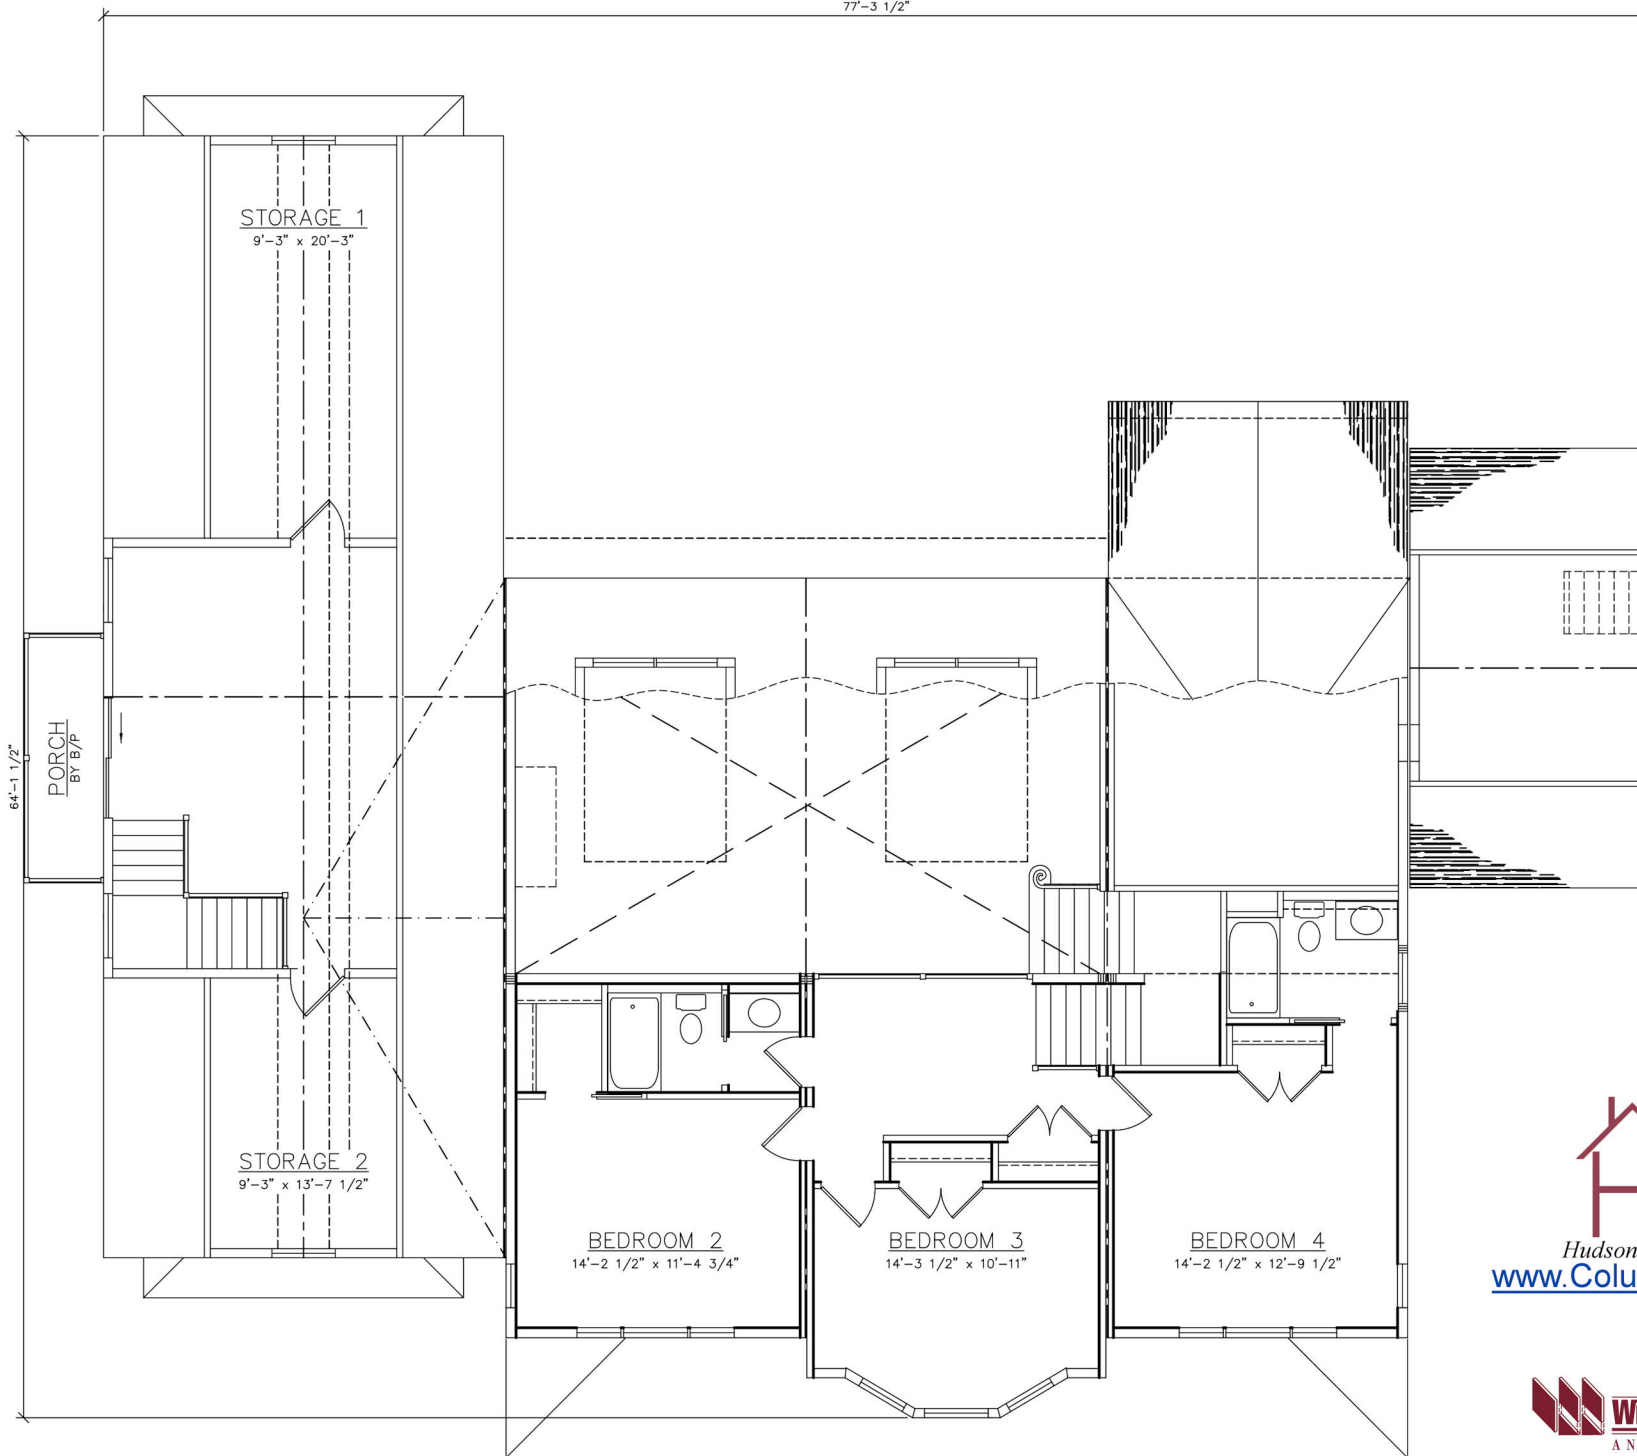

Colonial Two Story  
Home Plan

77'-3 1/2"

  
*Columbia*  
**HOME SOLUTIONS**  
Hudson Valley Home Builder Since 1985  
[www.Columbia-Home-Solutions.com](http://www.Columbia-Home-Solutions.com)

 INDEPENDENT AUTHORIZED BUILDER  
**WESTCHESTER MODULAR HOMES, INC.**  
AN EMPLOYEE OWNED COMPANY