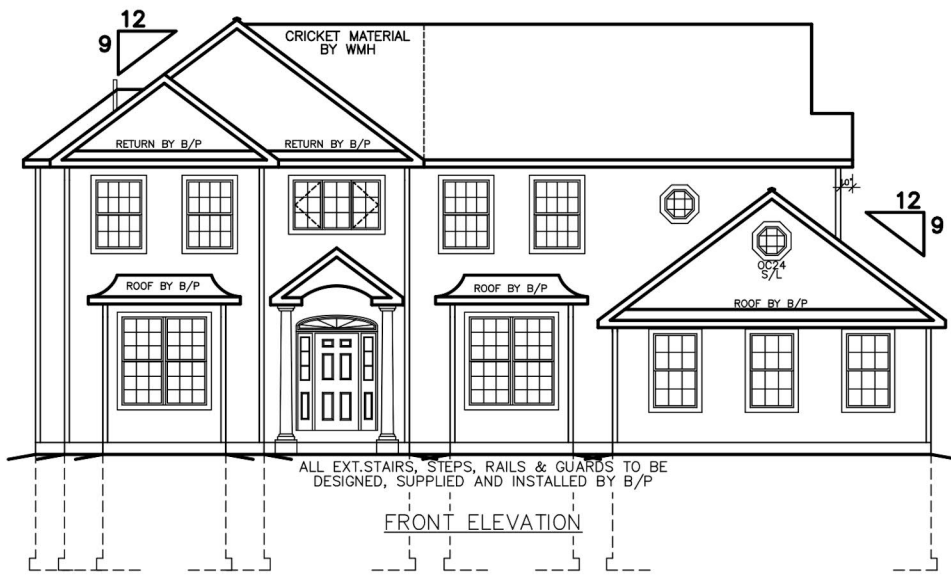

CUSTOM COLONIAL VII

9'-0" 1ST FL CEILING HT