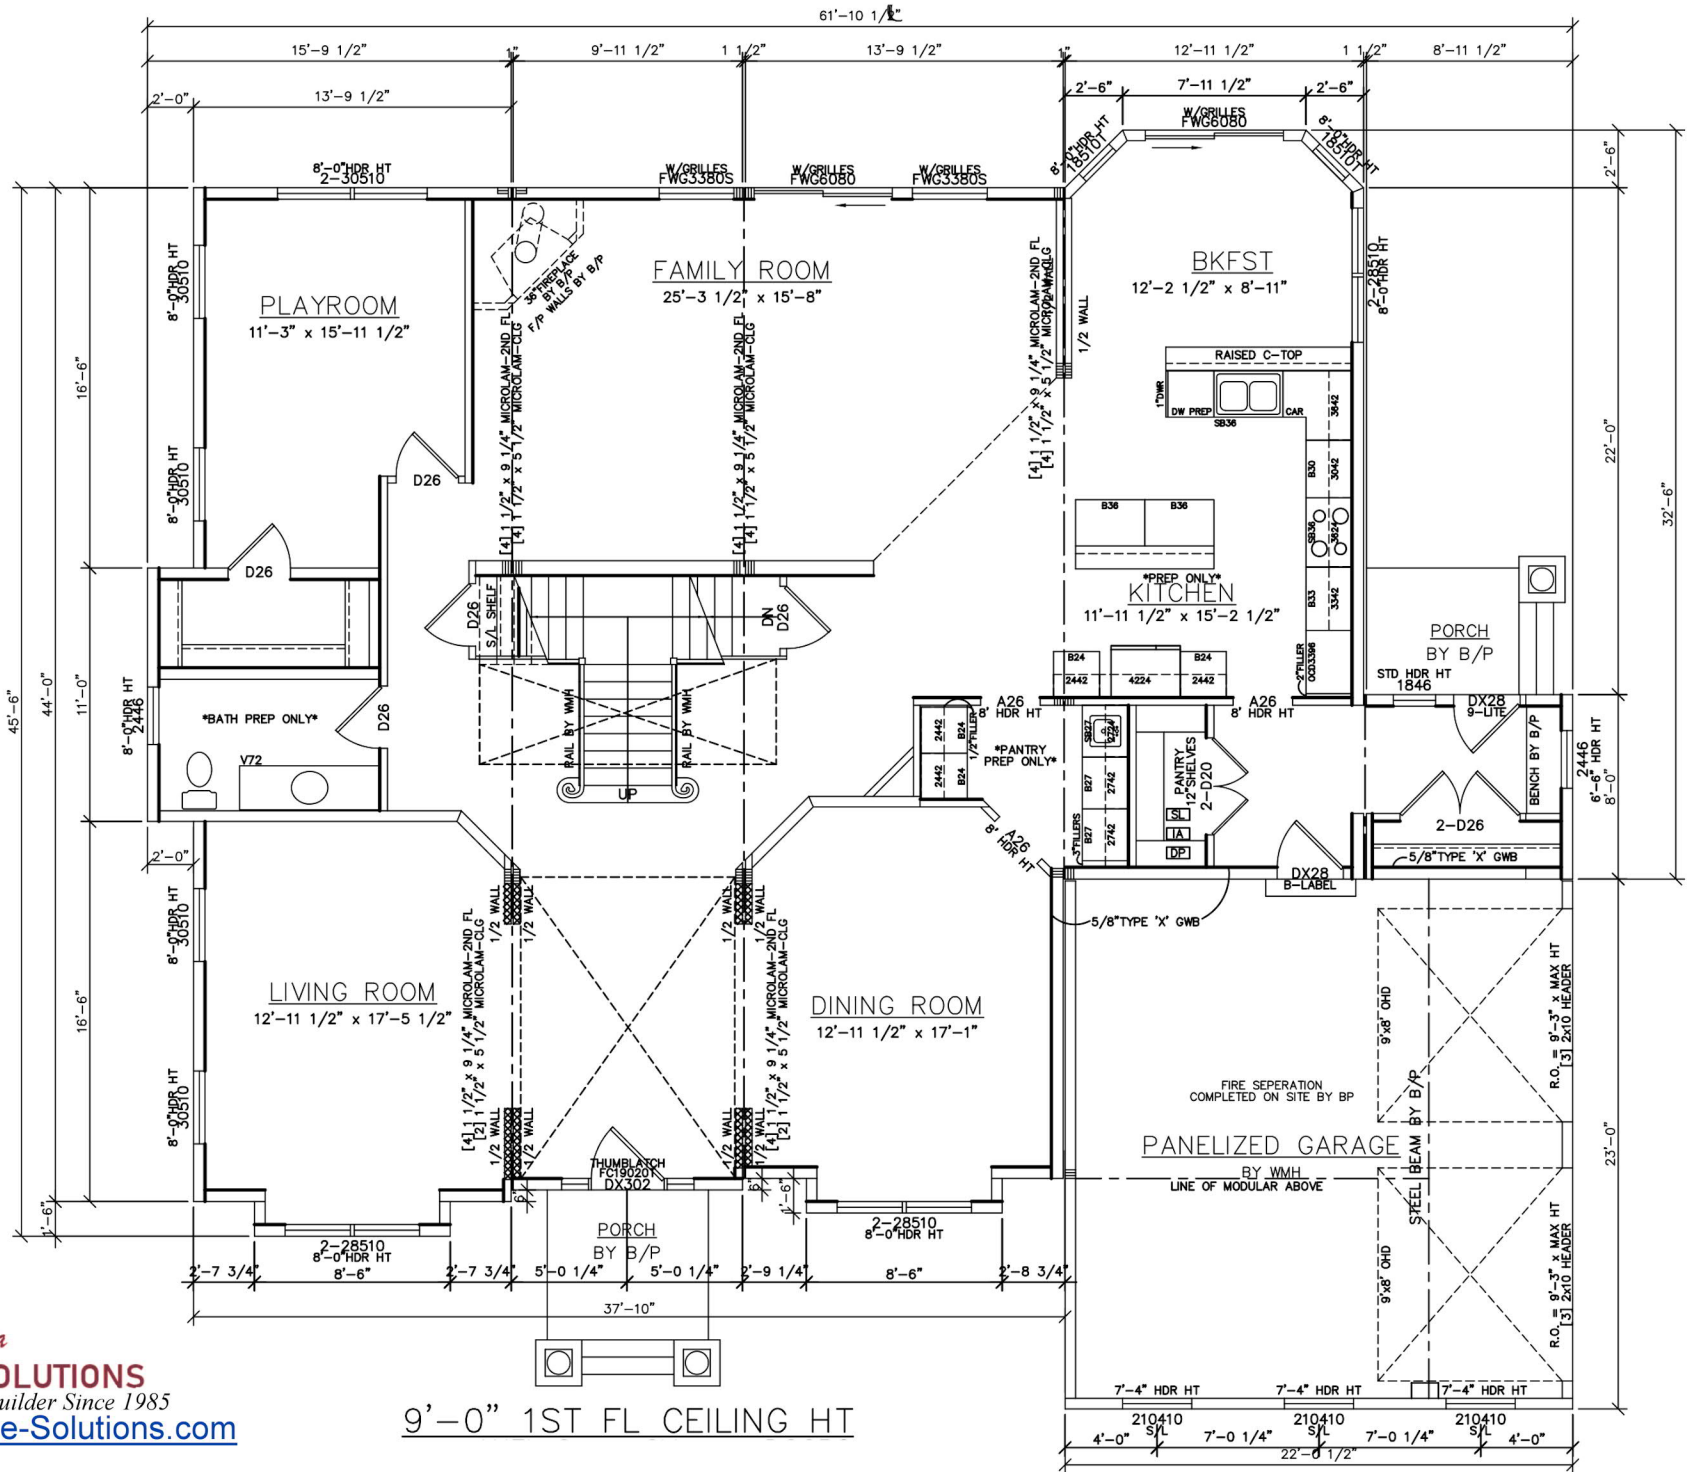

CUSTOM COLONIAL VII

9'-0" 1ST FL CEILING HT