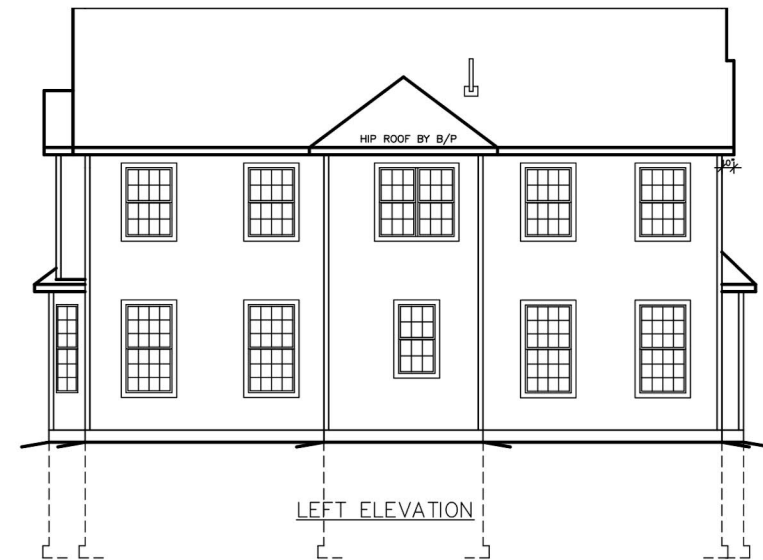

CUSTOM COLONIAL VII

9'-0" 1ST FL CEILING HT