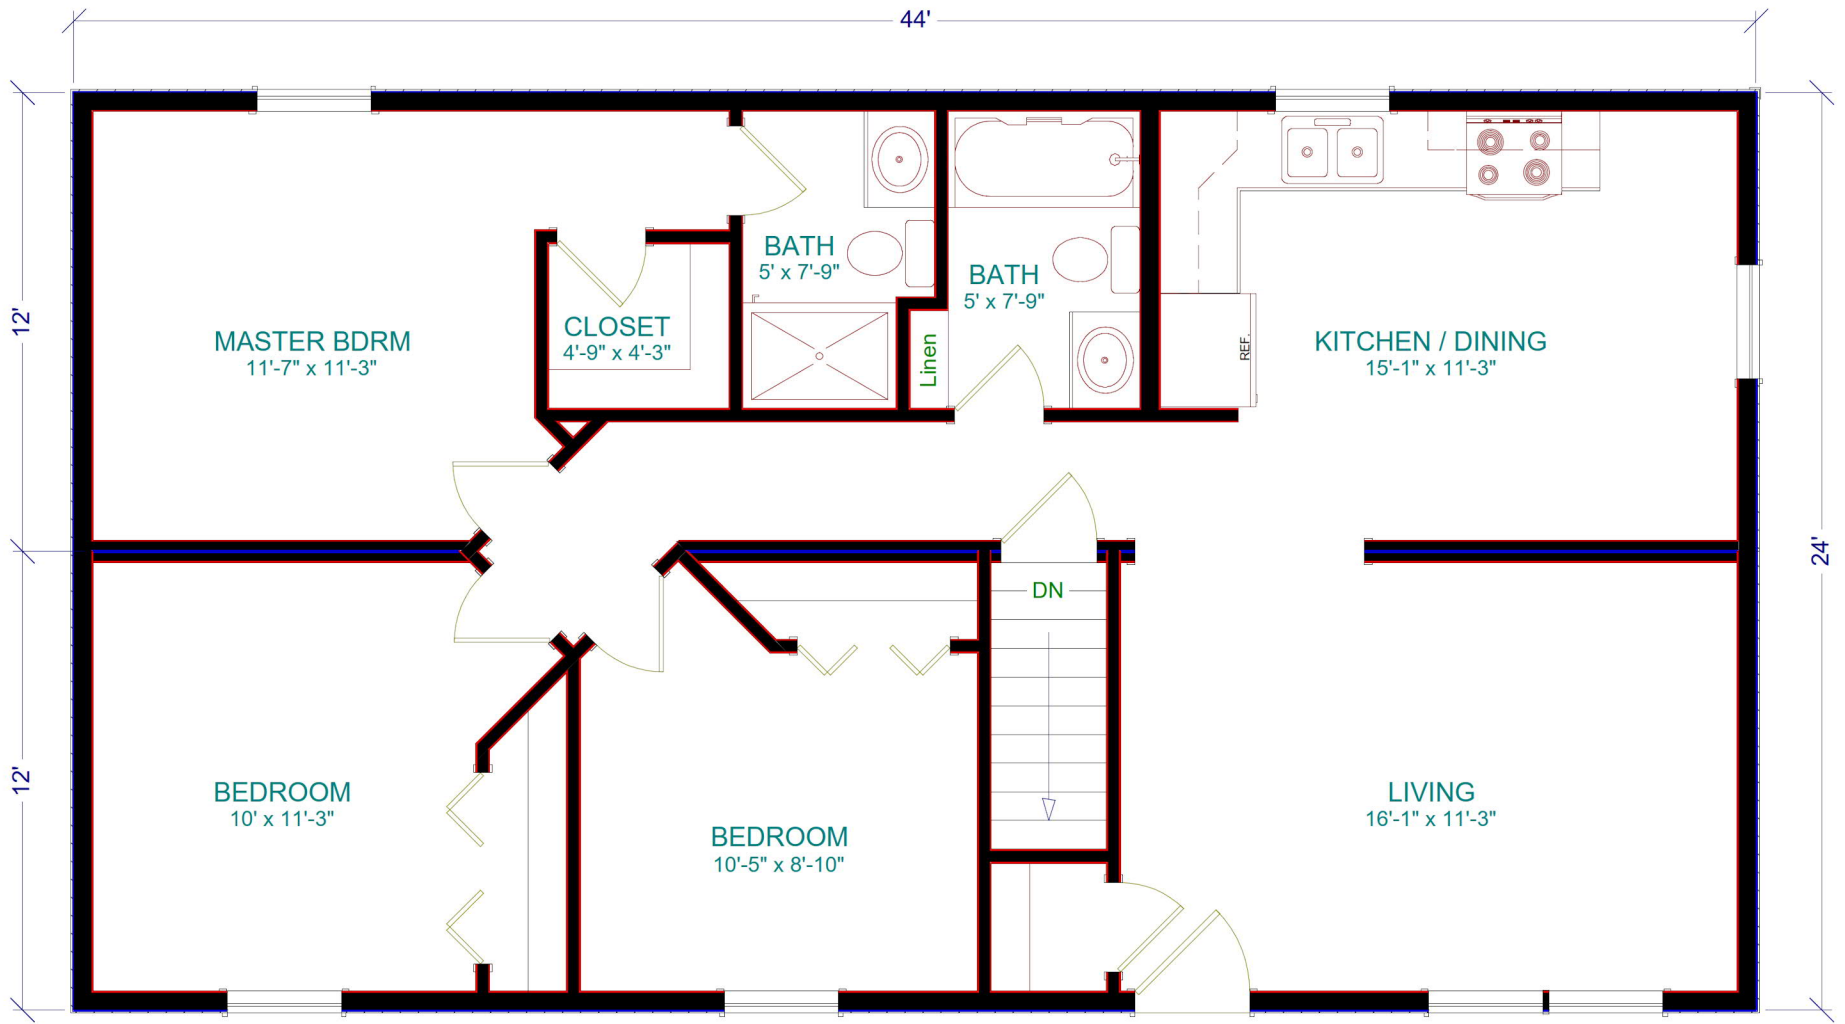

# THE MONROE

2 Bath version