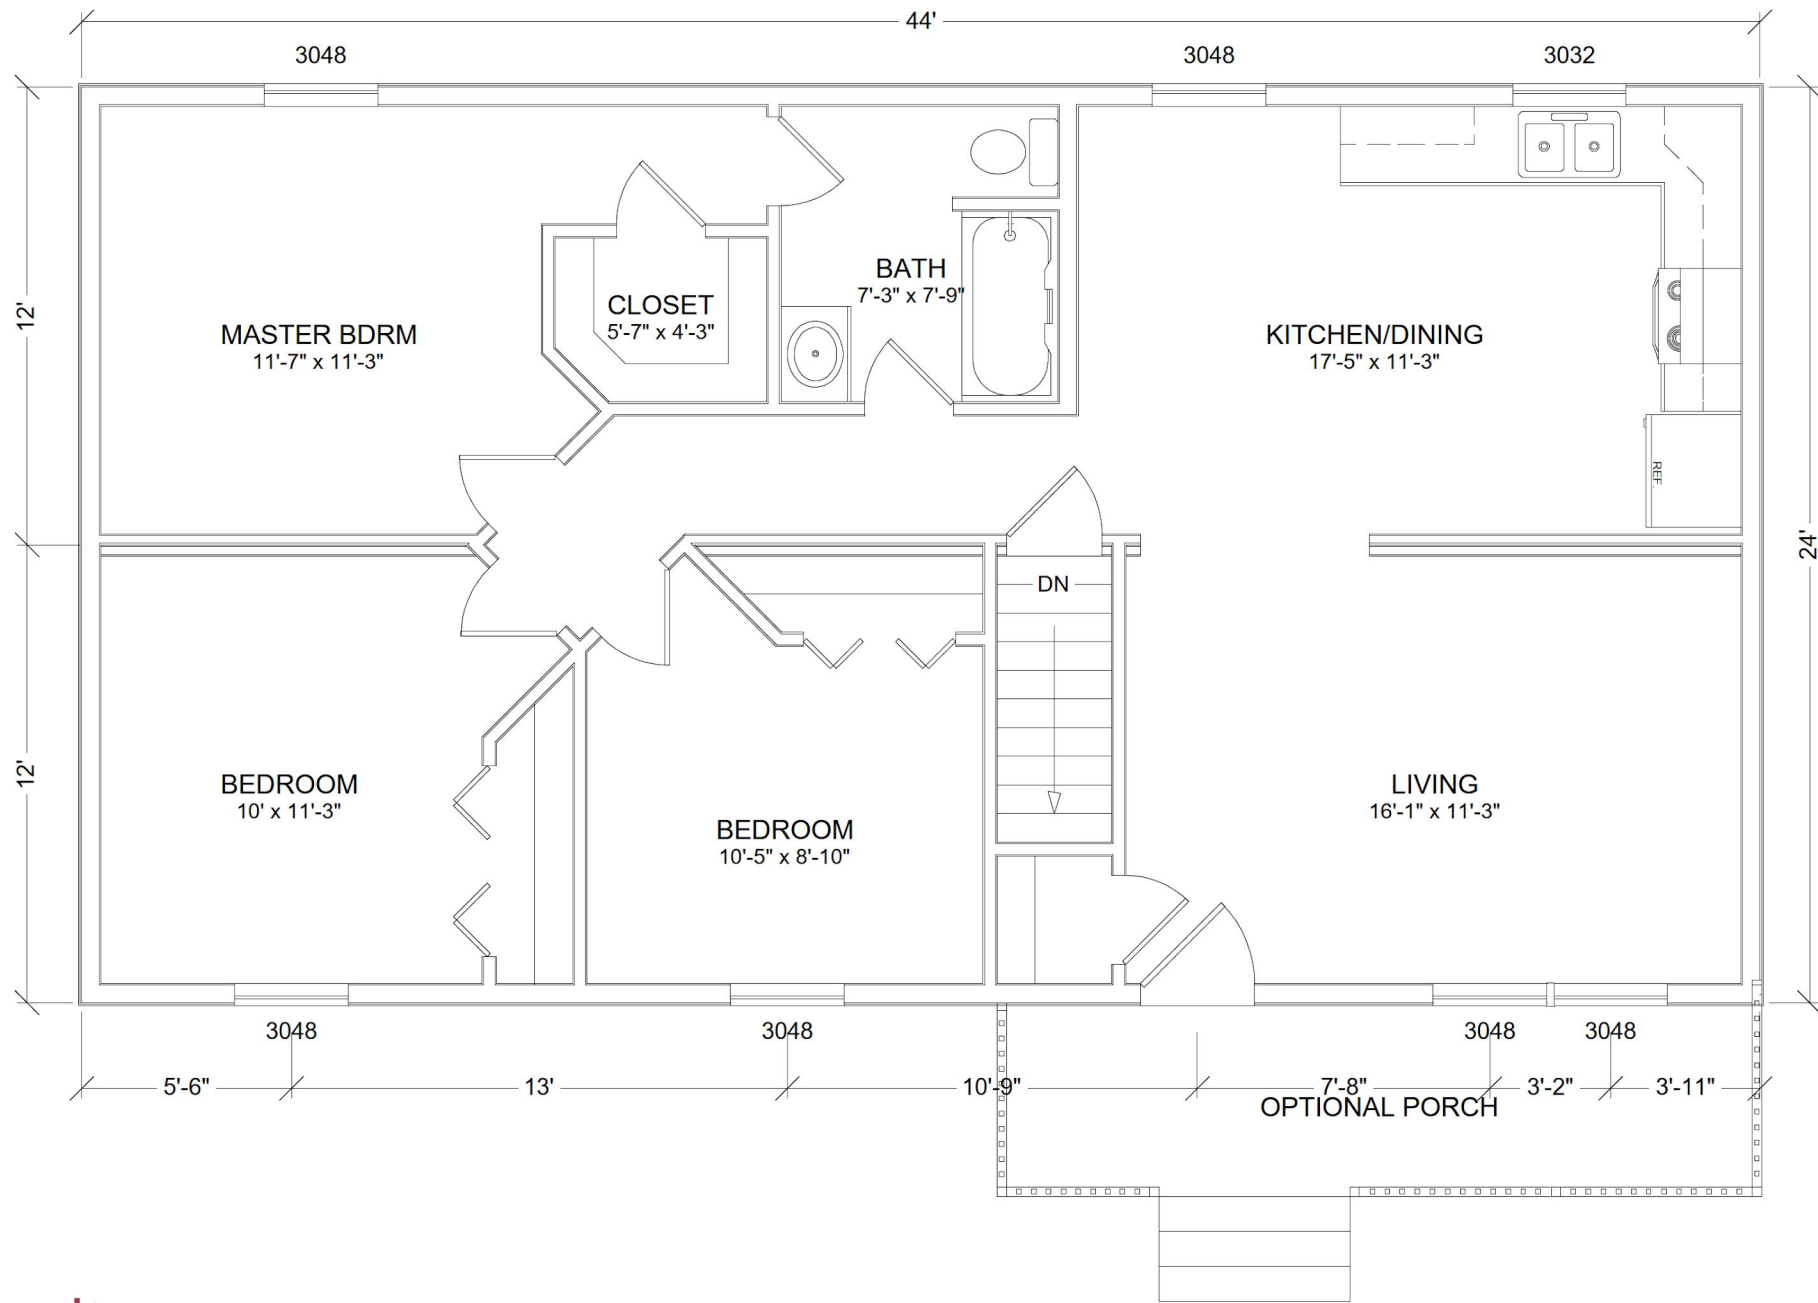

# THE MONROE

2 Bath version