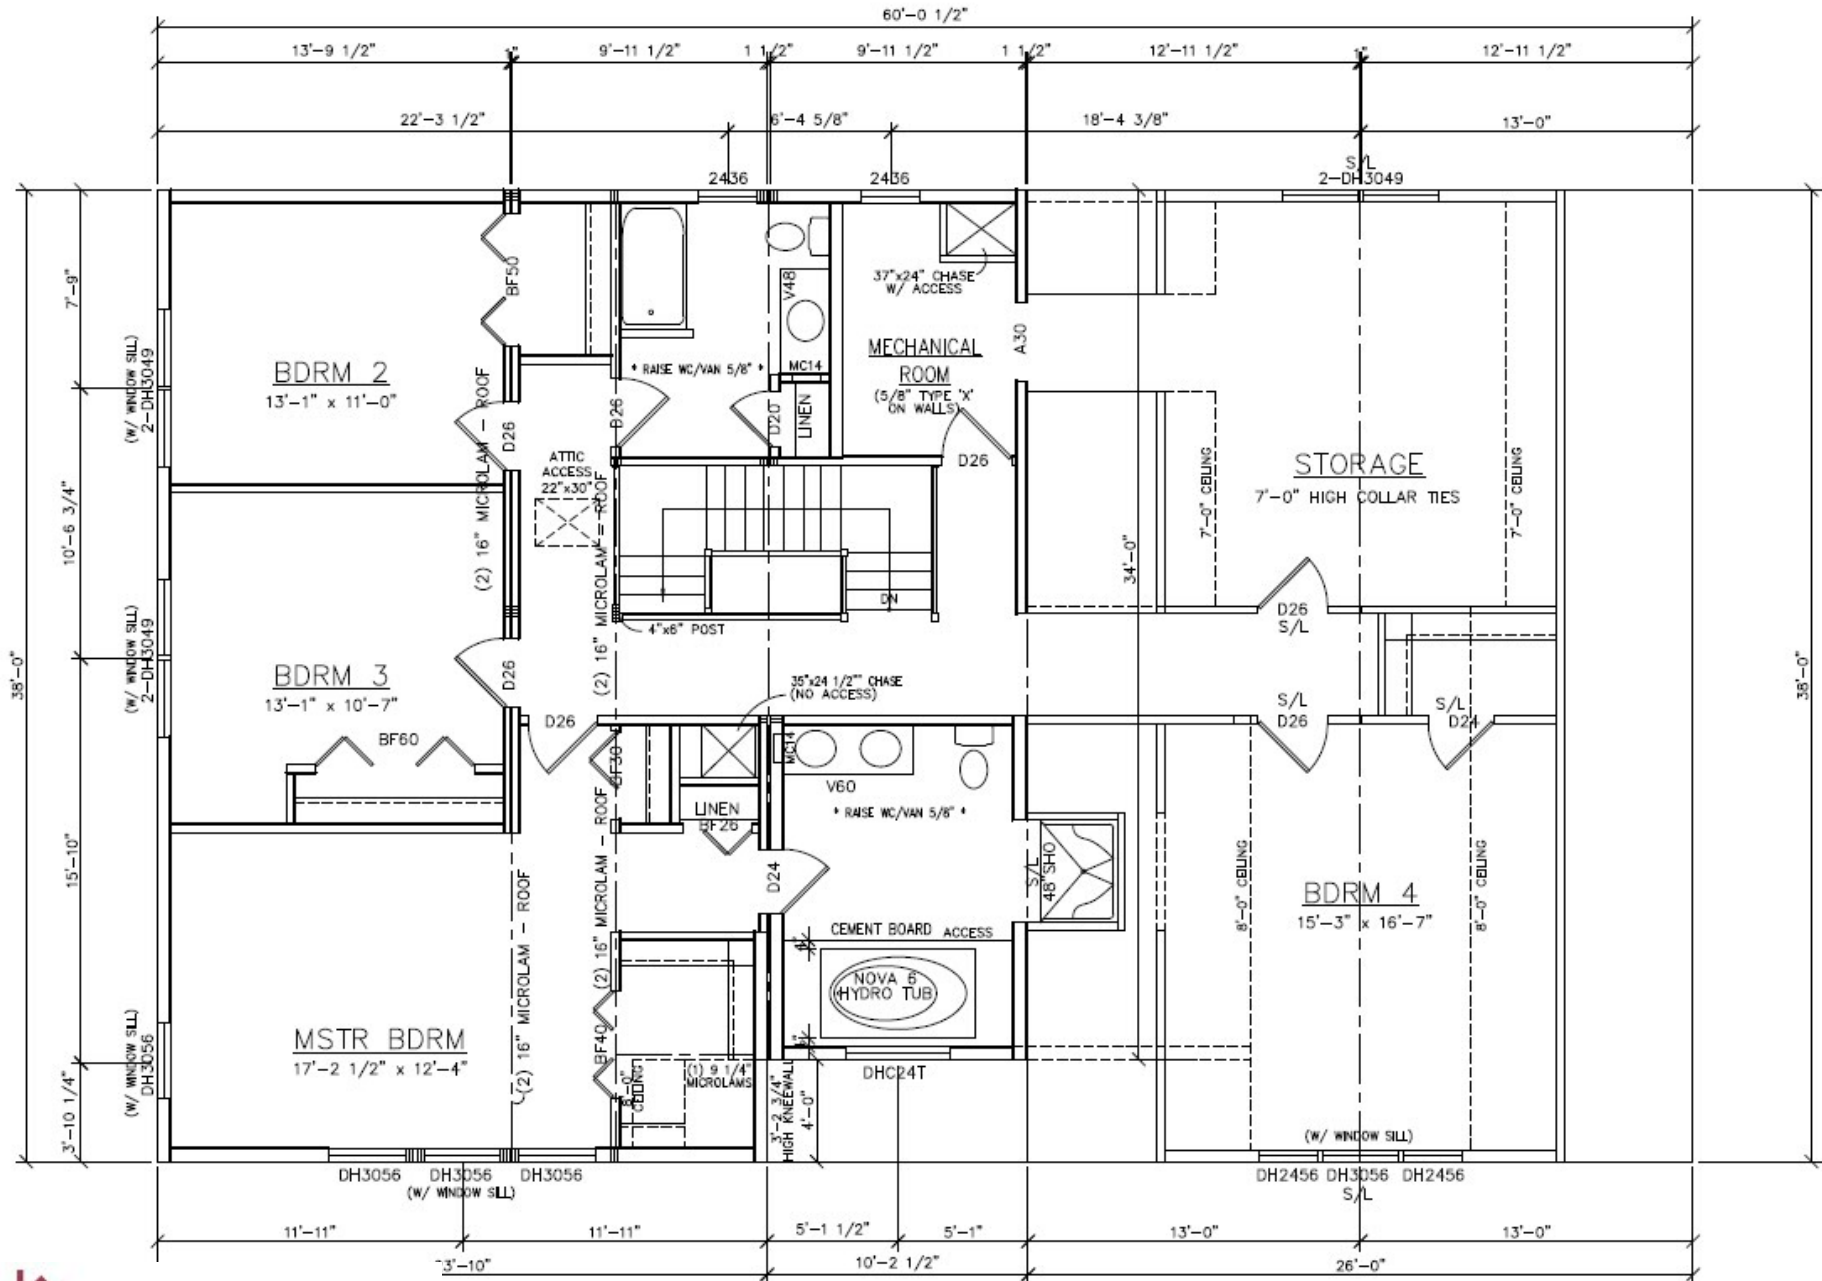

Hudson Valley Home Builder Since 1985
www.Columbia-Home-Solutions.com

INDEPENDENT AUTHORIZED BUILDER
WESTCHESTER MODULAR HOMES, INC.
AN EMPLOYEE OWNED COMPANY