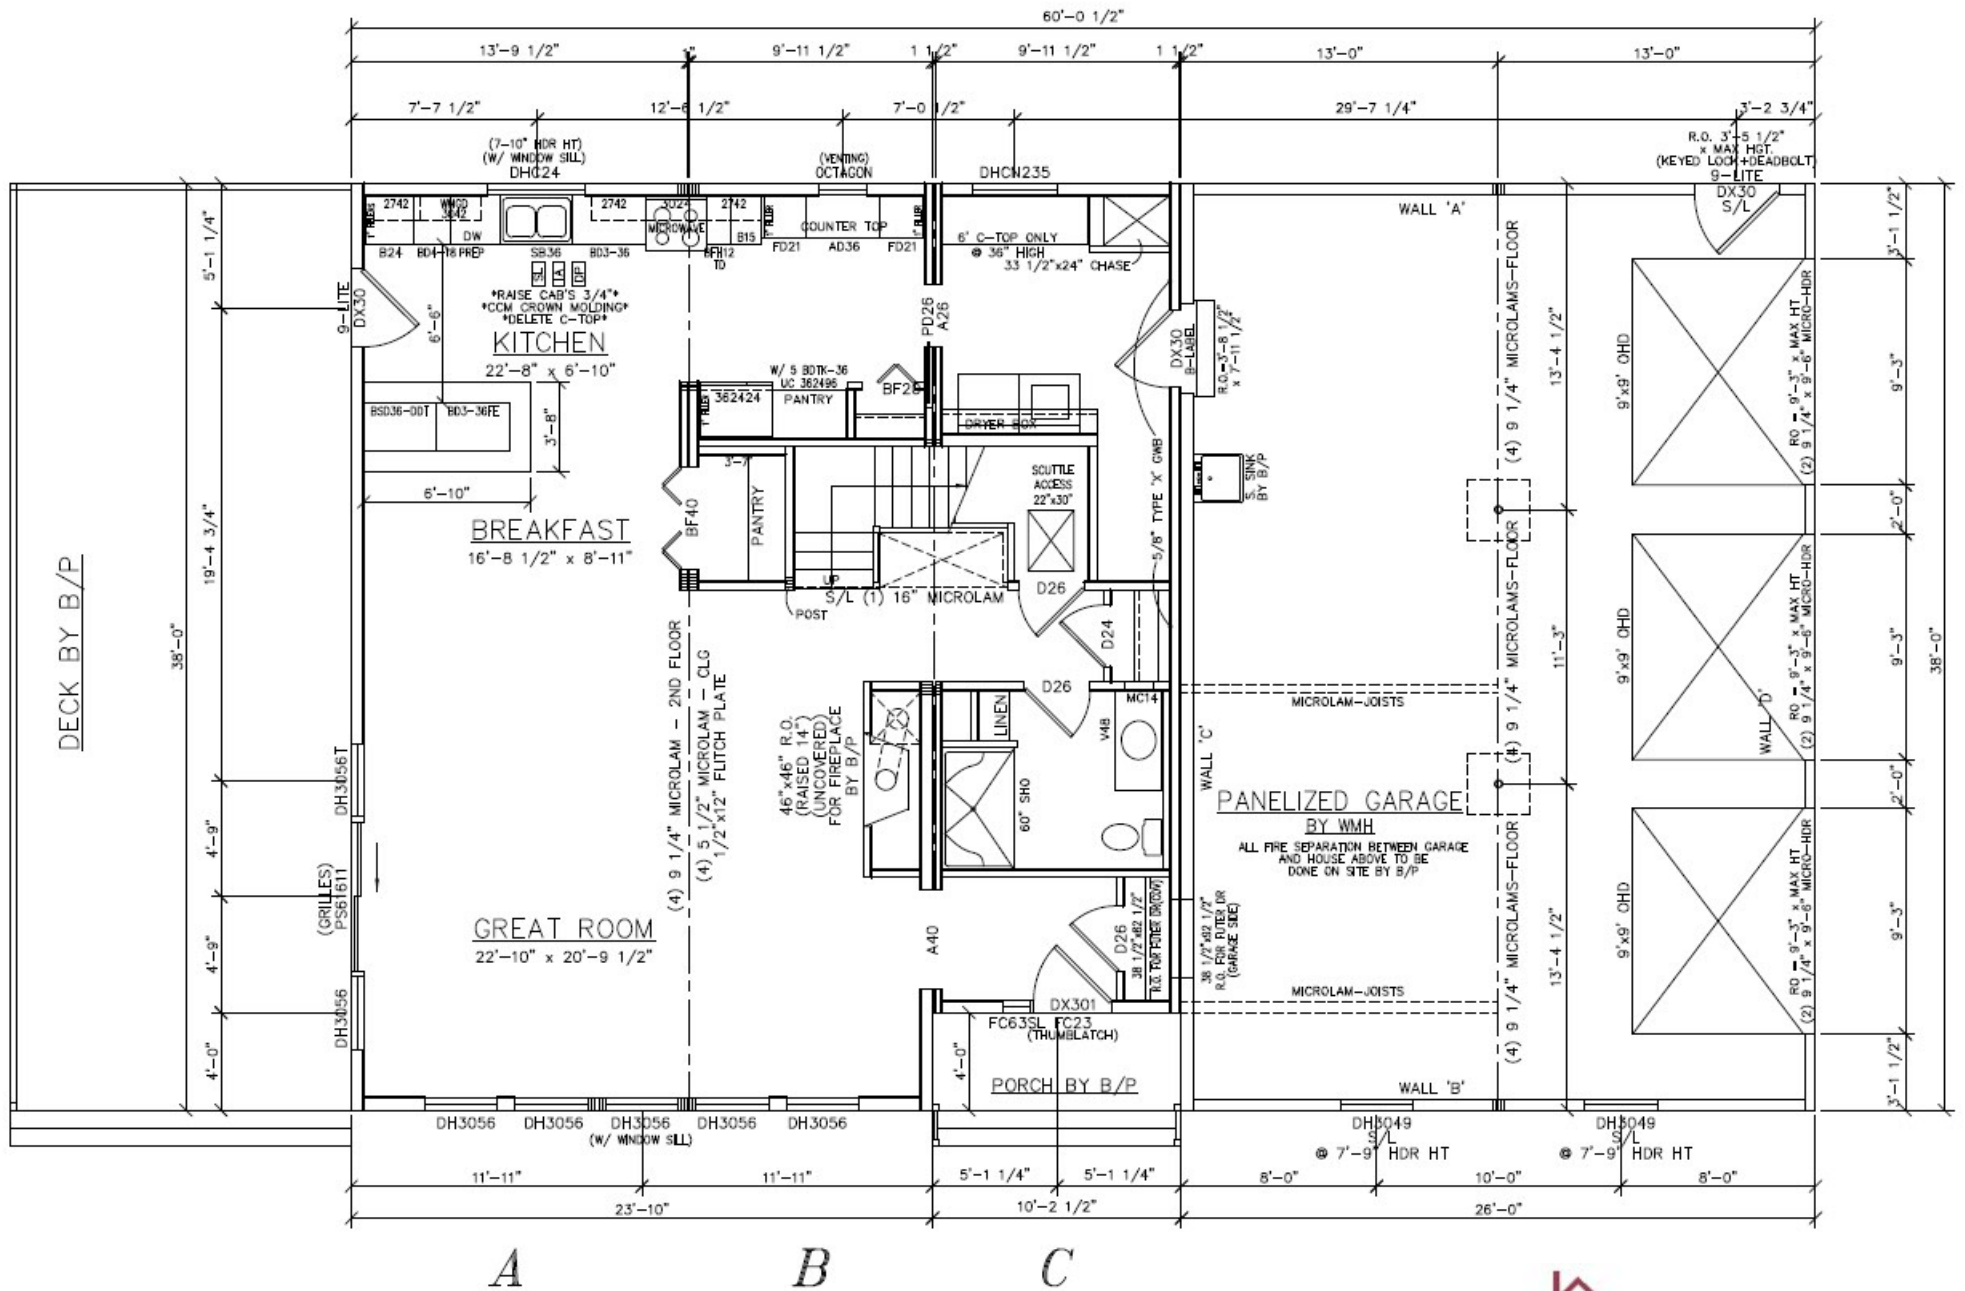

***Two Story***  
***Home Plan***

Hudson Valley Home Builder Since 1985  
[www.Columbia-Home-Solutions.com](http://www.Columbia-Home-Solutions.com)

INDEPENDENT AUTHORIZED BUILDER  
**WESTCHESTER MODULAR HOMES, INC.**  
 AN EMPLOYEE OWNED COMPANY