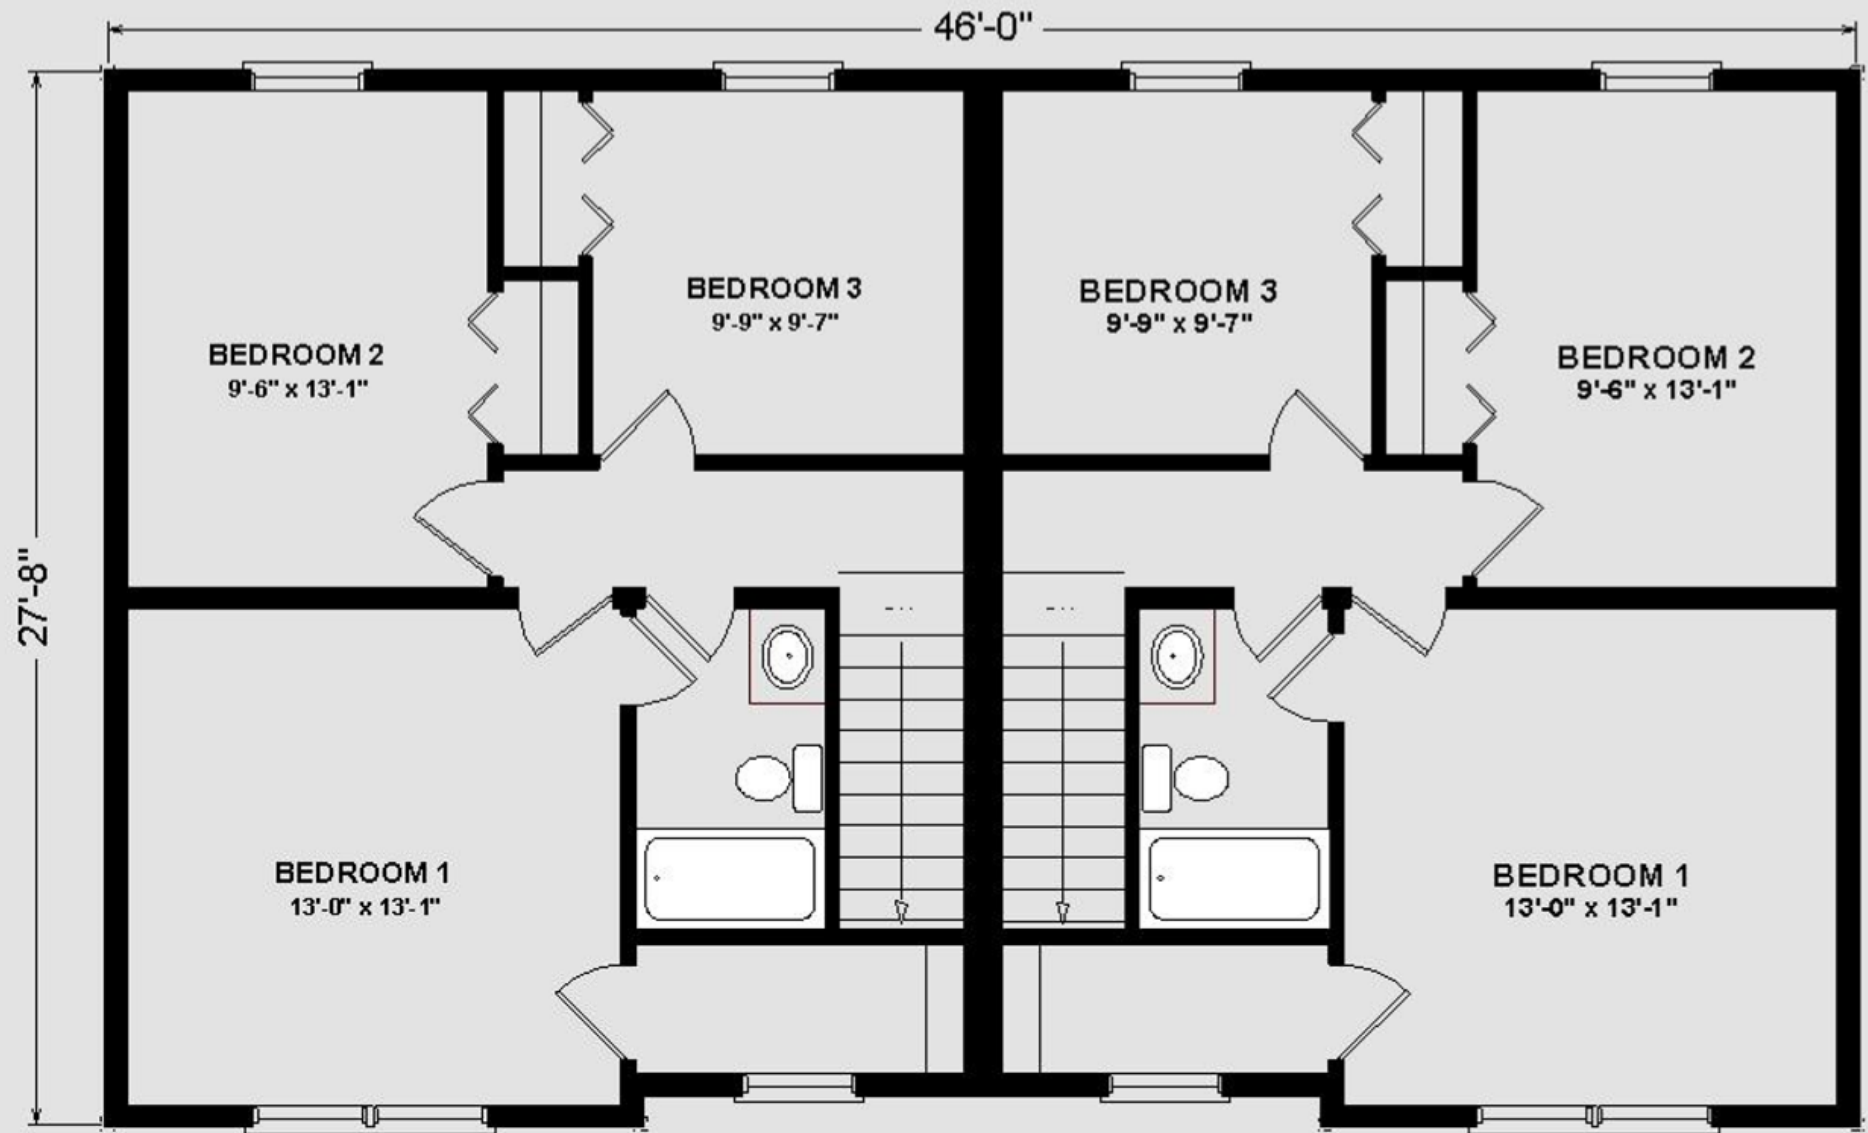

The Revere

Duplex Multi-Family Home

Hudson Valley Home Builder Since 1985
www.Columbia-Home-Solutions.com

First Floor Plan

1,288 sq. ft. per unit

3 Bedroom

1-1/2 Bath

Hudson Valley Home Builder Since 1985

www.Columbia-Home-Solutions.com

2nd Floor Plan