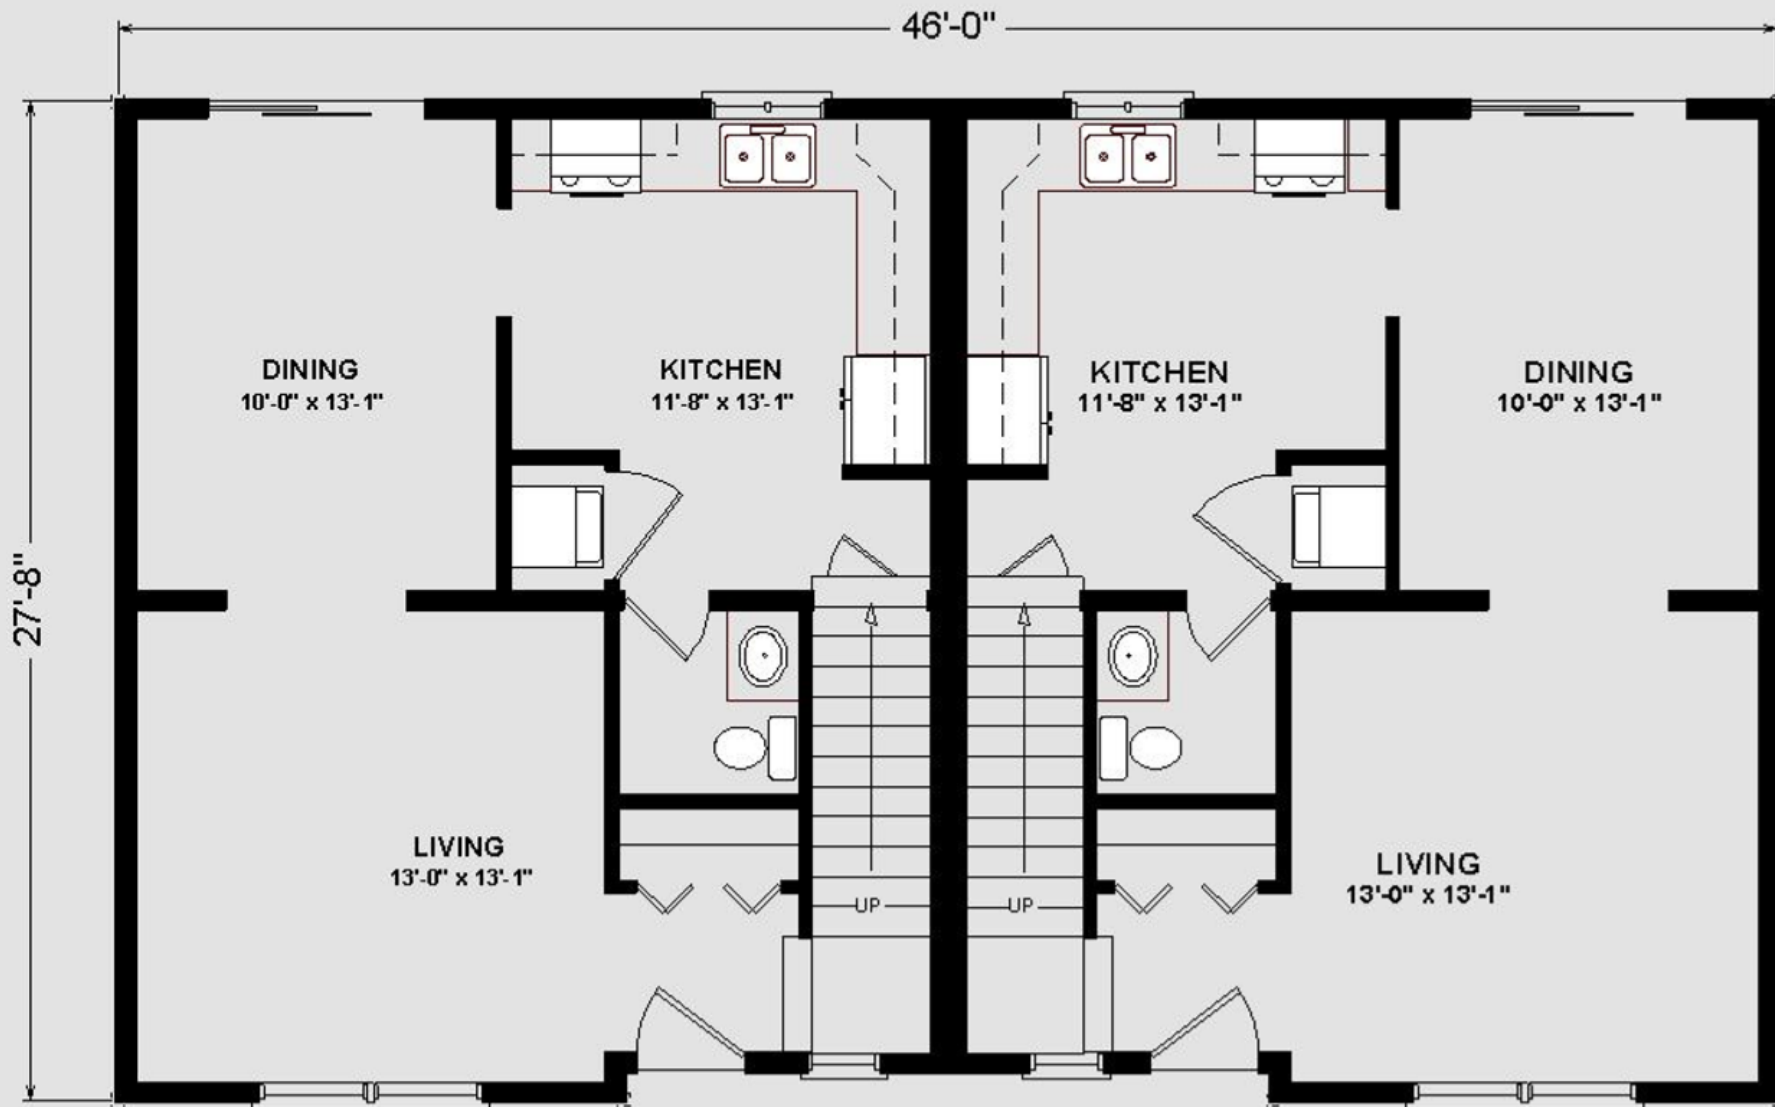

The Revere

Duplex Multi-Family Home

Hudson Valley Home Builder Since 1985
www.Columbia-Home-Solutions.com

First Floor Plan

1,288 sq. ft. per unit

3 Bedroom

1-1/2 Bath

Hudson Valley Home Builder Since 1985

www.Columbia-Home-Solutions.com

2nd Floor Plan