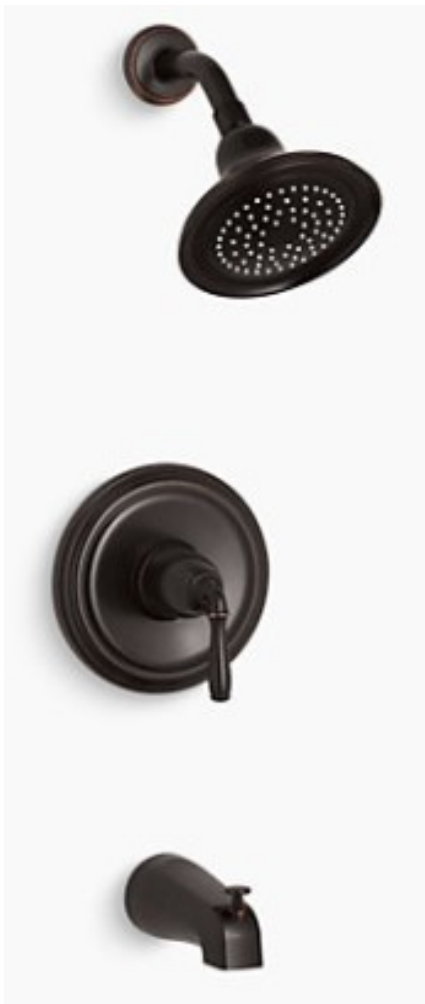

RITE-TEMP BATH AND SHOWER  
VALVE TRIM W/ LEVER HANDLE

**CORALAIS—K-TS15611-4-CP**

RITE-TEMP SHOWER VALVE TRIM W/  
LEVER HANDLE

Polished Chrome (Shown)

**DEVONSHIRE— Rainhead Package**

RITE-TEMP BATH AND SHOWER TRANSFER  
VALVE TRIM WITH LEVER HANDLE

TO BE USED WITH SHOWER PACKAGE

(K-13692-2BZ, K-7394-2BZ, AND K-T376-4-2BZ,  
K-TS396-4)

Section 28 Page 8

**DEVONSHIRE— K-TS396-4-2BZ**

RITE-TEMP SHOWER VALVE TRIM WITH  
LEVER HANDLE

Oil-Rubbed Bronze

Vibrant Brushed Nickel

Polished Chrome

# Bathroom Faucets—Devonshire

**DEVONSHIRE— K-TS395-4-2BZ**

RITE-TEMP BATH AND SHOWER VALVE TRIM WITH  
LEVER HANDLE

**DEVONSHIRE—K-10554-CP**

TOILET TISSUE HOLDER

**DEVONSHIRE—K-10551-CP**

24" TOWEL BAR

**DEVONSHIRE—K-10555-2BZ**