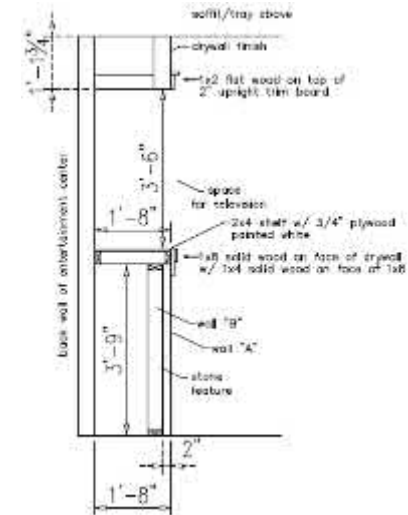

BUILT-IN OPTIONS

Stone Wall Entertainment Center