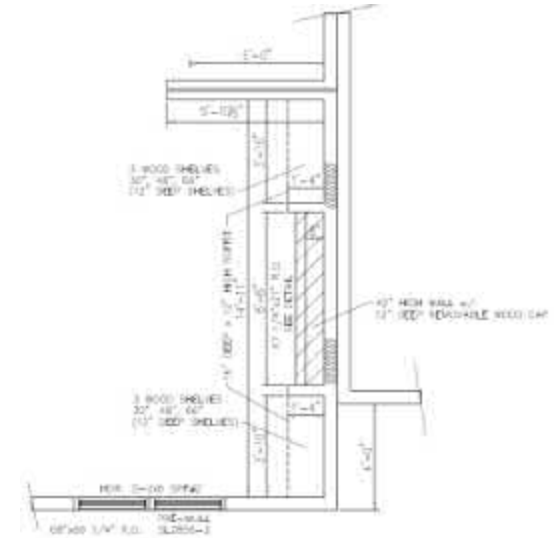

BUILT-IN OPTIONS

Ashley Entertainment Center