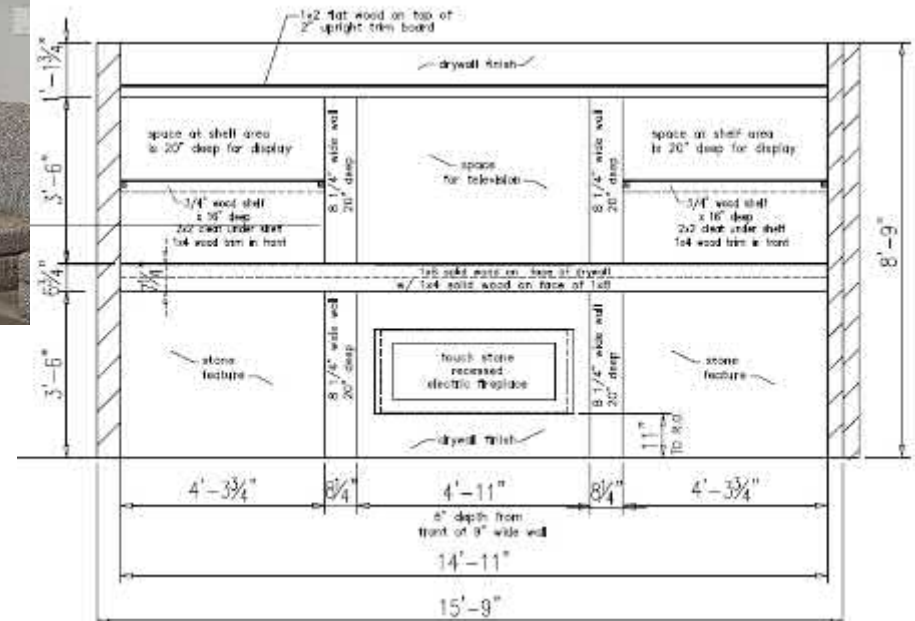

BUILT-IN OPTIONS

Stone Wall Entertainment Center