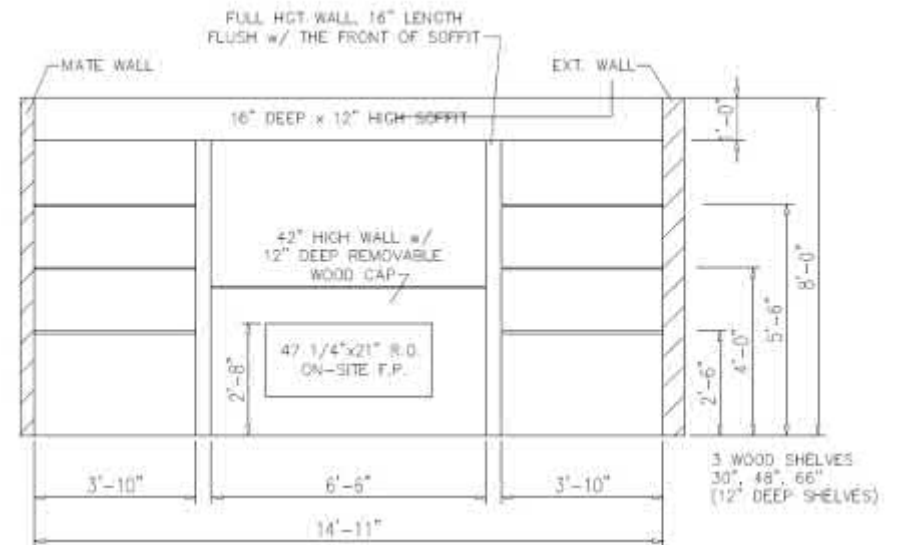

BUILT-IN OPTIONS

Ashley Entertainment Center