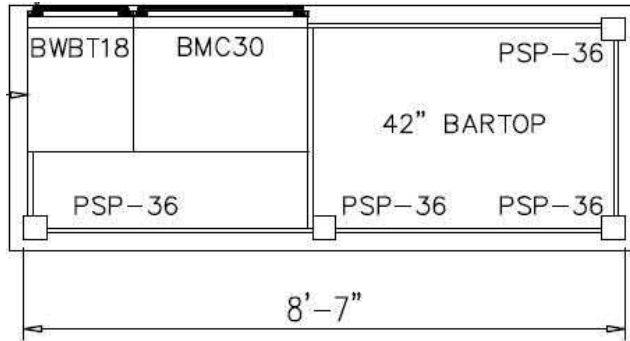

BUILT-IN OPTIONS

Kitchen Island

Kitchen Island Shown With nightfall color cabinet with Tranquility Quartz Top