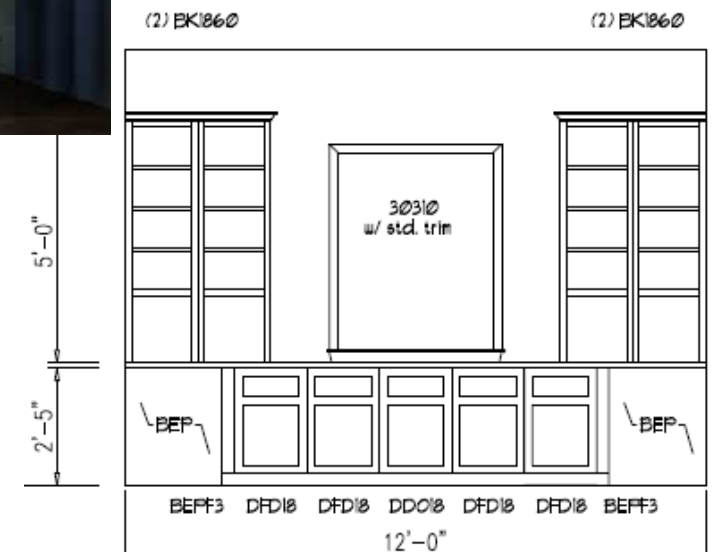

BUILT-IN OPTIONS

Home Office2