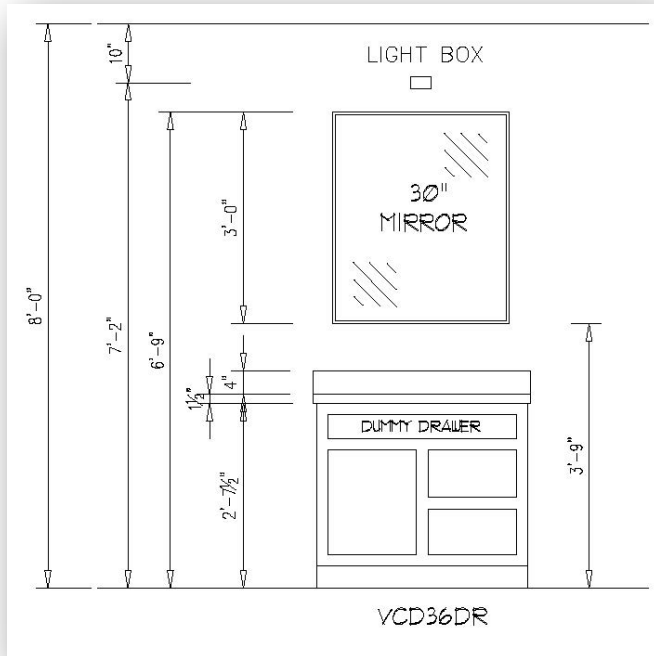

Mirrors

excel
HOMES

upgrade

36" VANITY W 30" MIRROR