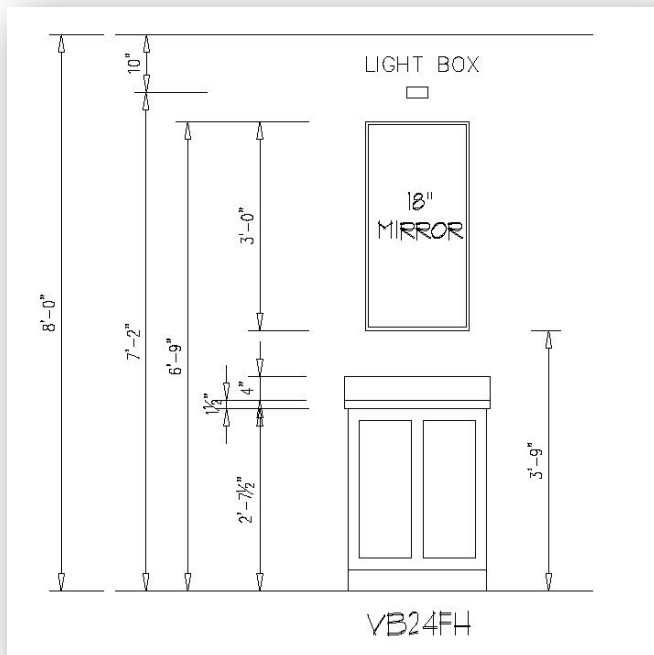

Medicine Cabinets And Mirrors

RECESSED BEVELED EDGE

16" X 22"

Medicine Cabinets

excel
HOMES

upgrade

#R255024 TRI-VIEW RECESSED

24" x 24" DEPTH 5"

#R255036 TRI-VIEW RECESSED

36" x 28 1/4" DEPTH 5"

DOOR SWING
ILLUSTRATION

The following pages will show Excel Homes typical vanity sizes and the corresponding mirror sizes, placement and light location.

24" VANITY W 18" MIRROR