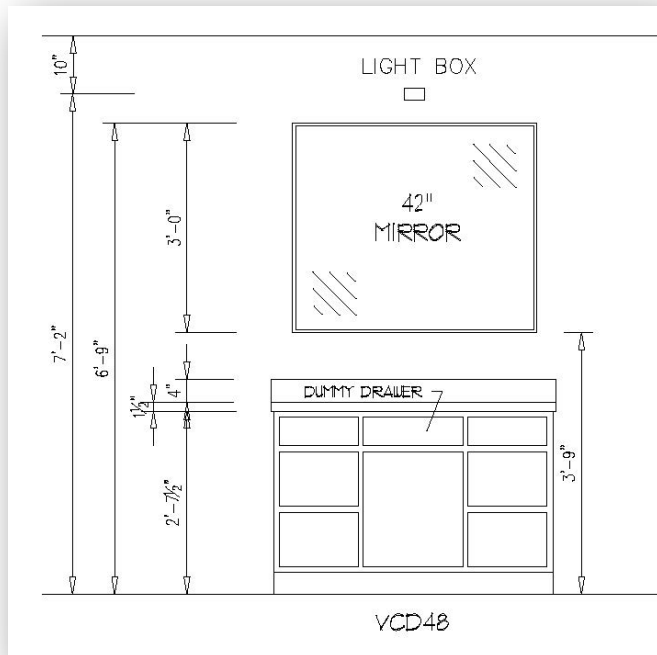

Medicine Cabinets And Mirrors

RECESSED BEVELED EDGE

16" X 22"

Medicine Cabinets

excel
HOMES

upgrade

#R255024 TRI-VIEW RECESSED

24" x 24" DEPTH 5"

#R255036 TRI-VIEW RECESSED

36" x 28 1/4" DEPTH 5"

DOOR SWING
ILLUSTRATION

The following pages will show Excel Homes typical vanity sizes and the corresponding mirror sizes, placement and light location.

24" VANITY W 18" MIRROR

30" VANITY W 24" MIRROR

Mirrors

excel
HOMES

upgrade

36" VANITY W 30" MIRROR

42" VANITY W 36" MIRROR

48" VANITY W 42" MIRROR

60" VANITY W 54" MIRROR