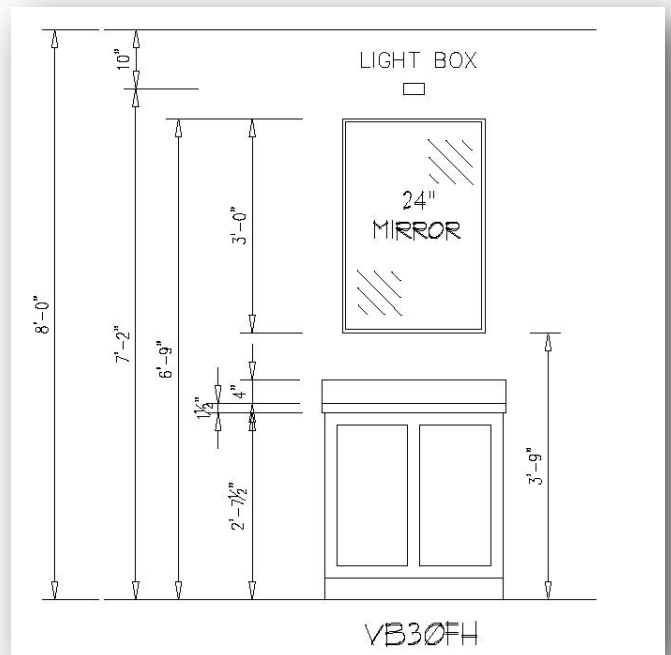

Medicine Cabinets And Mirrors

RECESSED BEVELED EDGE

16" X 22"

Medicine Cabinets

excel
HOMES

upgrade

#R255024 TRI-VIEW RECESSED

24" x 24" DEPTH 5"

#R255036 TRI-VIEW RECESSED

36" x 28 1/4" DEPTH 5"

DOOR SWING
ILLUSTRATION

The following pages will show Excel Homes typical vanity sizes and the corresponding mirror sizes, placement and light location.

24" VANITY W 18" MIRROR