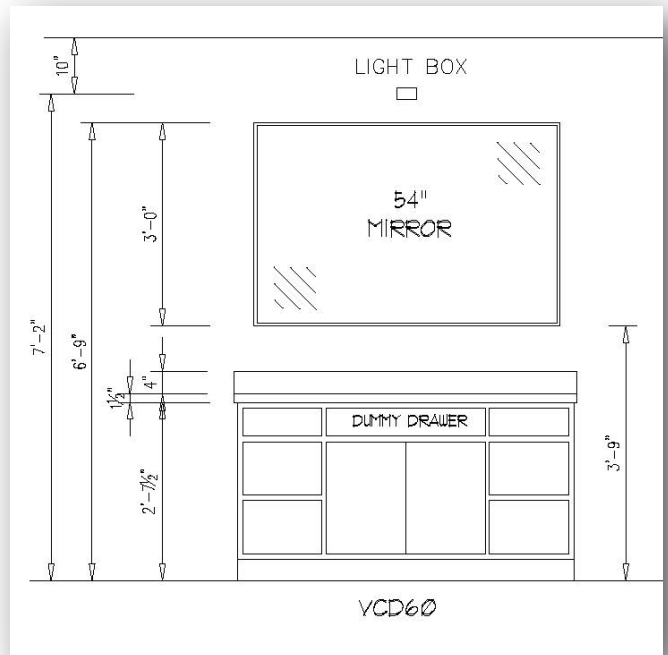

Medicine Cabinets And Mirrors

RECESSED BEVELED EDGE

16" X 22"

Medicine Cabinets

excel
HOMES

upgrade

#R255024 TRI-VIEW RECESSED

24" x 24" DEPTH 5"

#R255036 TRI-VIEW RECESSED

36" x 28 1/4" DEPTH 5"

DOOR SWING
ILLUSTRATION

The following pages will show Excel Homes typical vanity sizes and the corresponding mirror sizes, placement and light location.

24" VANITY W 18" MIRROR

30" VANITY W 24" MIRROR

Mirrors

excel
HOMES

upgrade

36" VANITY W 30" MIRROR

42" VANITY W 36" MIRROR

48" VANITY W 42" MIRROR

60" VANITY W 54" MIRROR