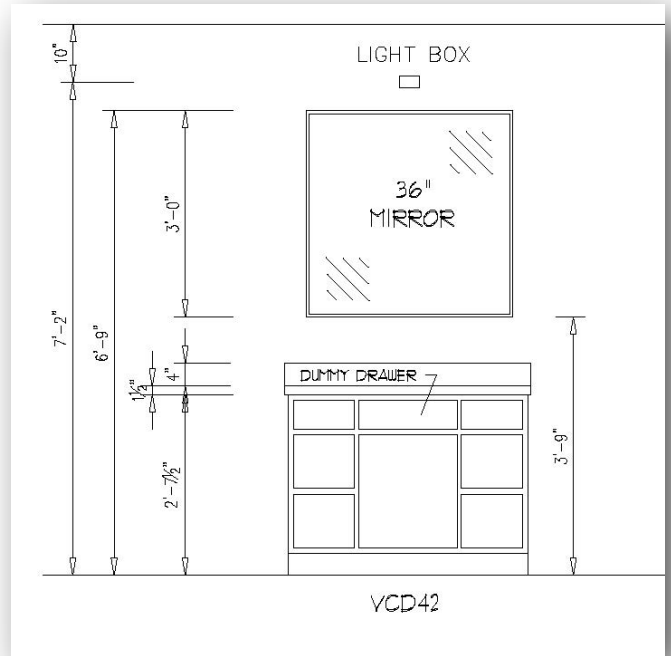

Medicine Cabinets And Mirrors

RECESSED BEVELED EDGE

16" X 22"

Medicine Cabinets

excel
HOMES

upgrade

#R255024 TRI-VIEW RECESSED

24" x 24" DEPTH 5"

#R255036 TRI-VIEW RECESSED

36" x 28 1/4" DEPTH 5"

DOOR SWING
ILLUSTRATION

The following pages will show Excel Homes typical vanity sizes and the corresponding mirror sizes, placement and light location.

24" VANITY W 18" MIRROR

30" VANITY W 24" MIRROR

Mirrors

excel
HOMES

upgrade

36" VANITY W 30" MIRROR

42" VANITY W 36" MIRROR

48" VANITY W 42" MIRROR

60" VANITY W 54" MIRROR