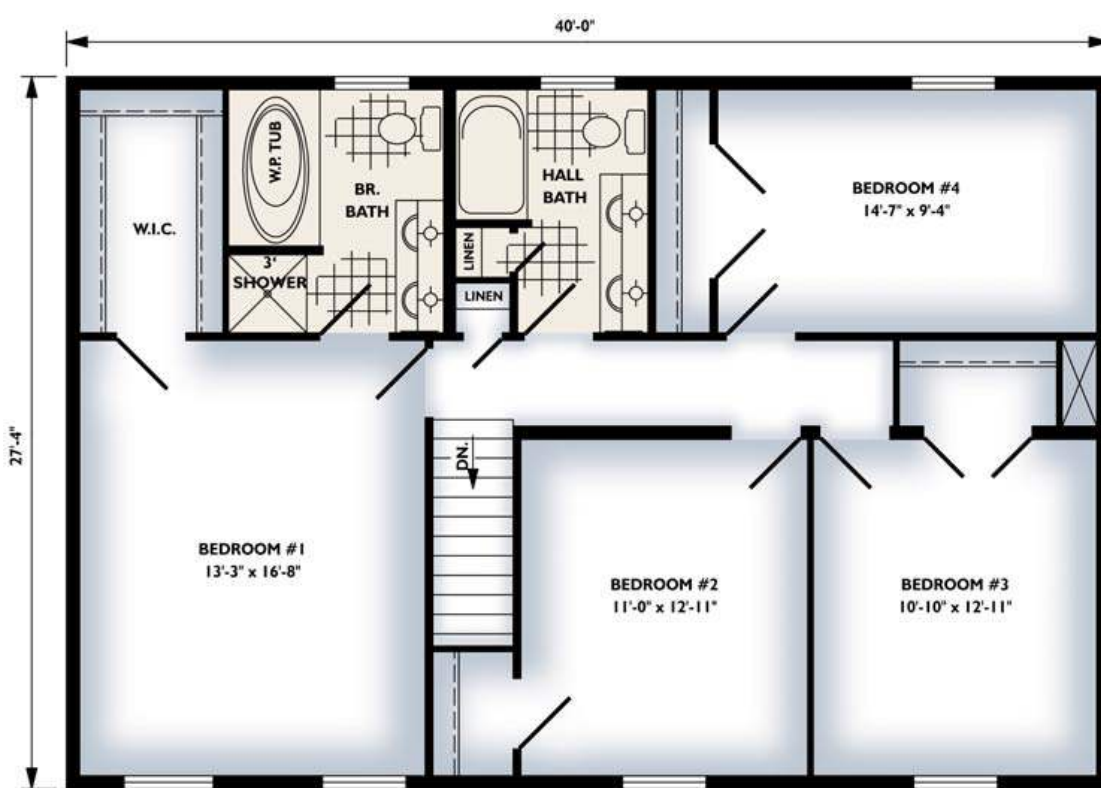

**COLUMBIA**
HOME SOLUTIONS
Hudson Valley Home Builder Since 1985

Columbia-Home-Solutions.com

The Chelsea Park

Two Story Colonial Home

- 4 Bed Rooms
- 2-1/2 Bath
- Great Room & Living Room
- 2186 Square Feet Living Space

Optional:

Brickwork

Porch Roof & Columns

Garage Additinal

COLUMBIA
HOME SOLUTIONS
Hudson Valley Home Builder Since 1985

Columbia-Home-Solutions.com