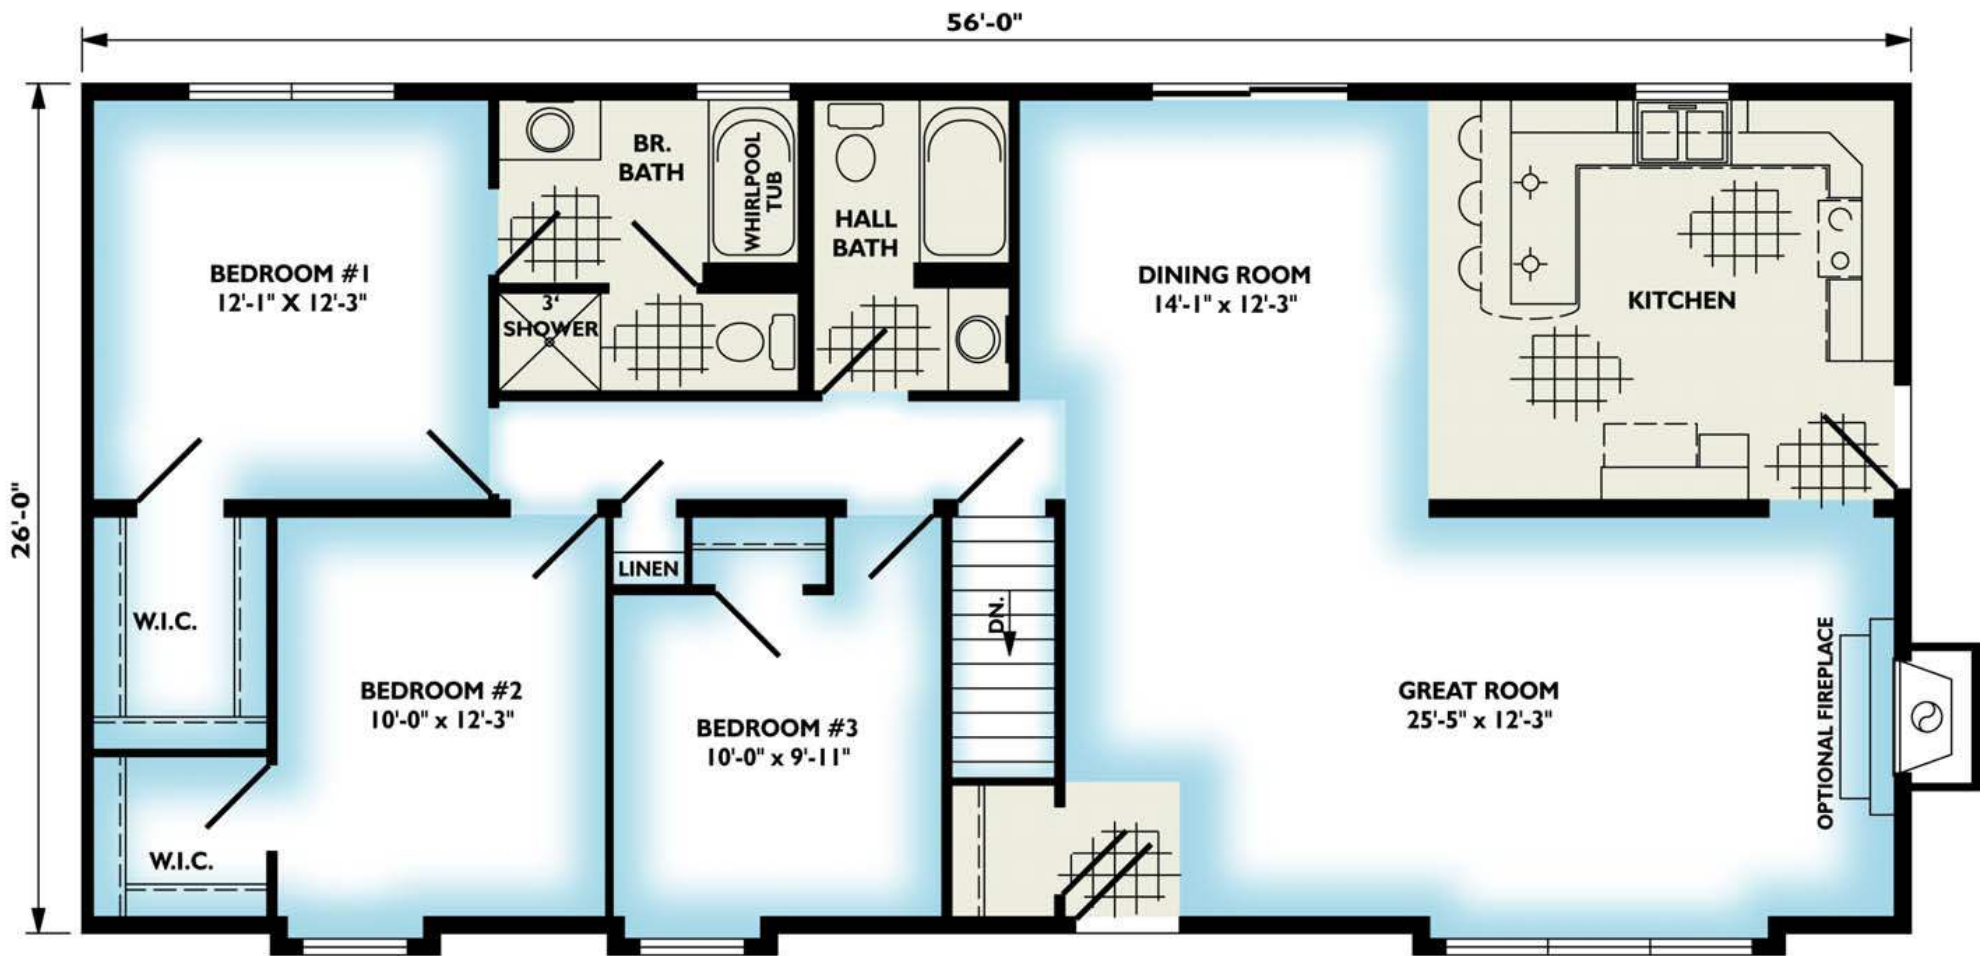

# ***The Maple***

Single Story Home

- 3 Bed Rooms
- 2 Baths
- Spacious Great Room
- 1464 Square Feet Living Space

  
 HUDSON VALLEY HOME BUILDER SINCE 1985

[Columbia-Home-Solutions.com](http://Columbia-Home-Solutions.com)