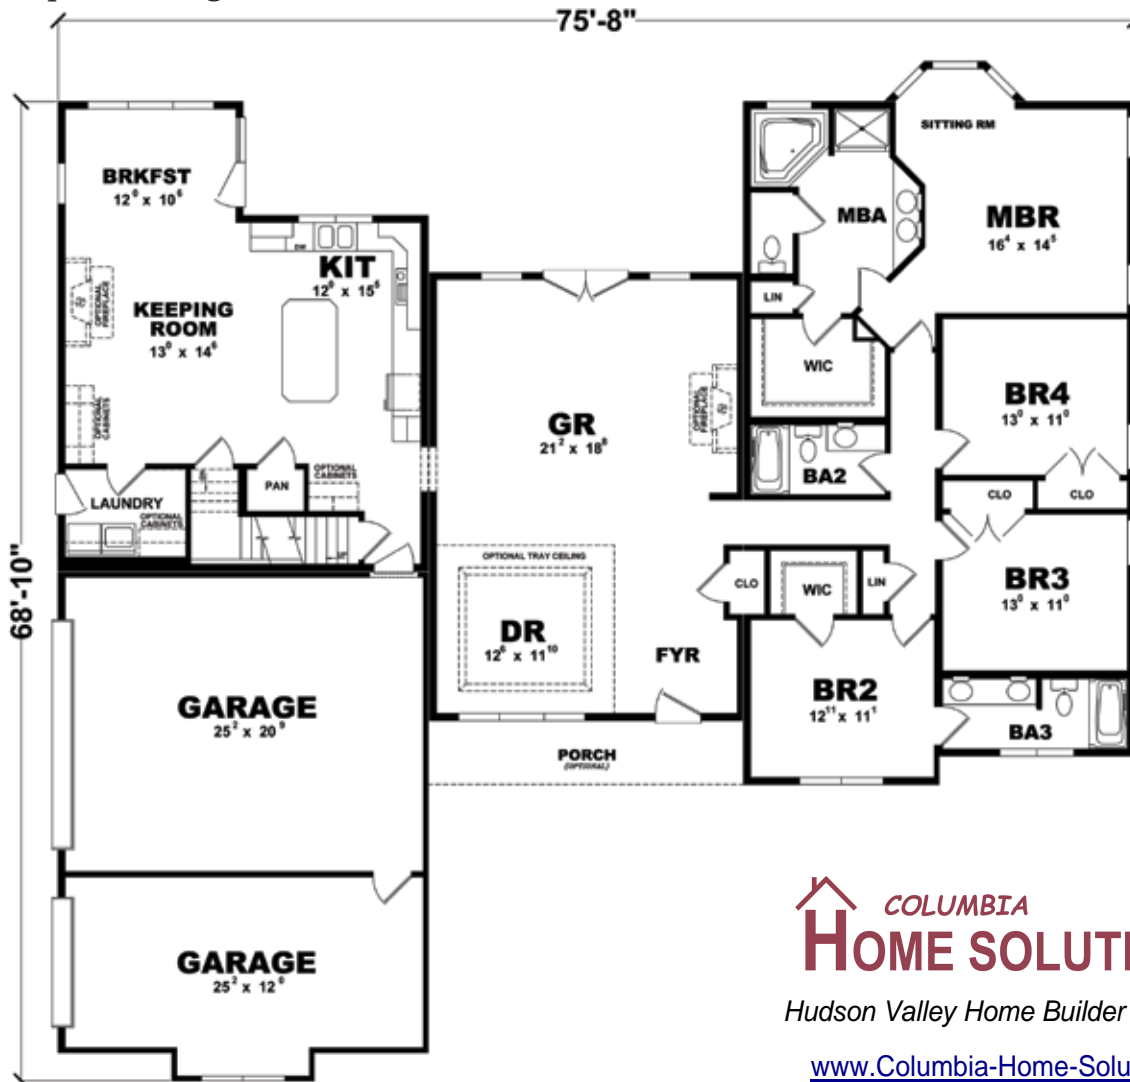

PLAN: AFTON VILLA

SERIES: GENERATION RANCH

Square Footage: 2,760

Optional Master Bath

COLUMBIA
HOME SOLUTIONS

Hudson Valley Home Builder Since 1985

www.Columbia-Home-Solutions.com

Builder / Dealer
of