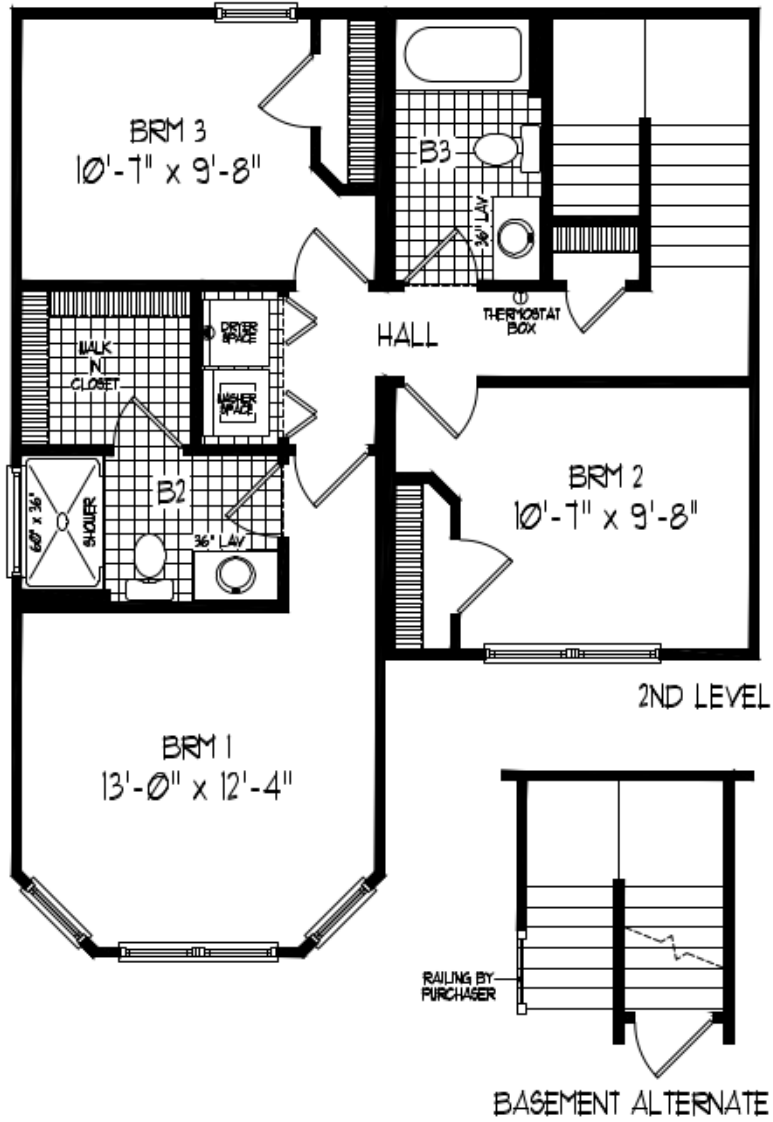

The Anna

Total Living Area: 1,606 sq. ft.

COLUMBIA
HOME SOLUTIONS

Hudson Valley Home Builder Since 1986

www.Columbia-Home-Solutions.com

(518) 537-6888

Builder / Dealer of