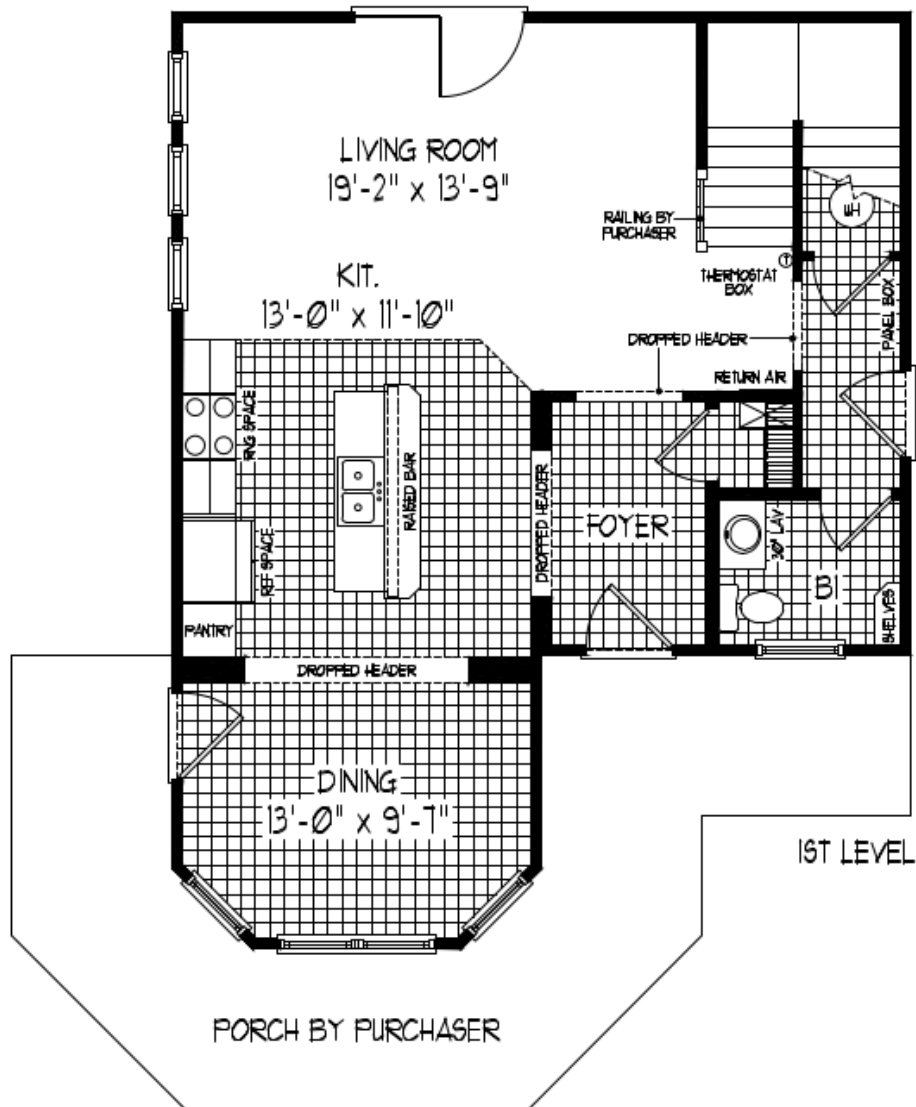

The Anna

Total Living Area: 1,606 sq. ft.

COLUMBIA
HOME SOLUTIONS

Hudson Valley Home Builder Since 1986

www.Columbia-Home-Solutions.com

(518) 537-6888

Builder / Dealer of