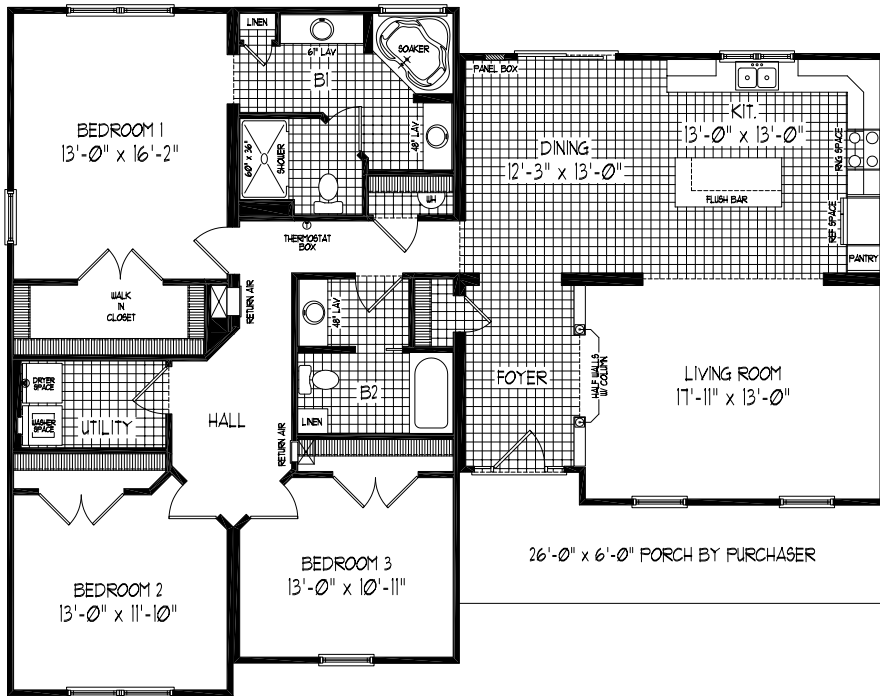

Total Living Area: 1,817 sq. ft.

The Ashland

COLUMBIA
HOME SOLUTIONS

Hudson Valley Home Builder Since 1986

www.Columbia-Home-Solutions.com

(518) 537-6888

Builder / Dealer of

excel
HOMES