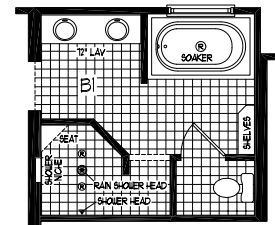

Total Living Area: 1,817 sq. ft.

The Ashland

COLUMBIA
HOME SOLUTIONS

Hudson Valley Home Builder Since 1986

www.Columbia-Home-Solutions.com

(518) 537-6888

Builder / Dealer of

excel
HOMES