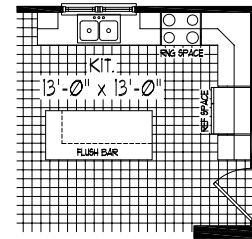

Total Living Area: 1,817 sq. ft.

The Ashland

COLUMBIA
HOME SOLUTIONS

Hudson Valley Home Builder Since 1986

www.Columbia-Home-Solutions.com

(518) 537-6888

Builder / Dealer of

excel
HOMES