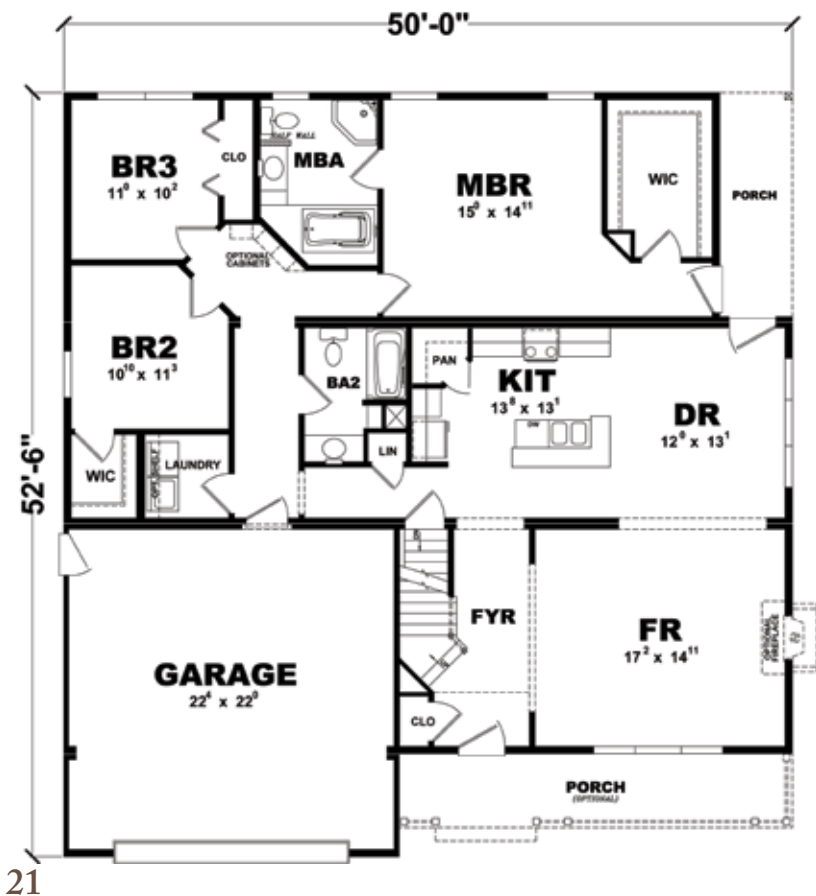

# PLAN: BAINBRIDGE

SERIES: GENERATION RANCH

Square Footage: 1,840

Optional Kitchen

**COLUMBIA**  
**HOME SOLUTIONS**

Hudson Valley Home Builder Since 1985

[www.Columbia-Home-Solutions.com](http://www.Columbia-Home-Solutions.com)