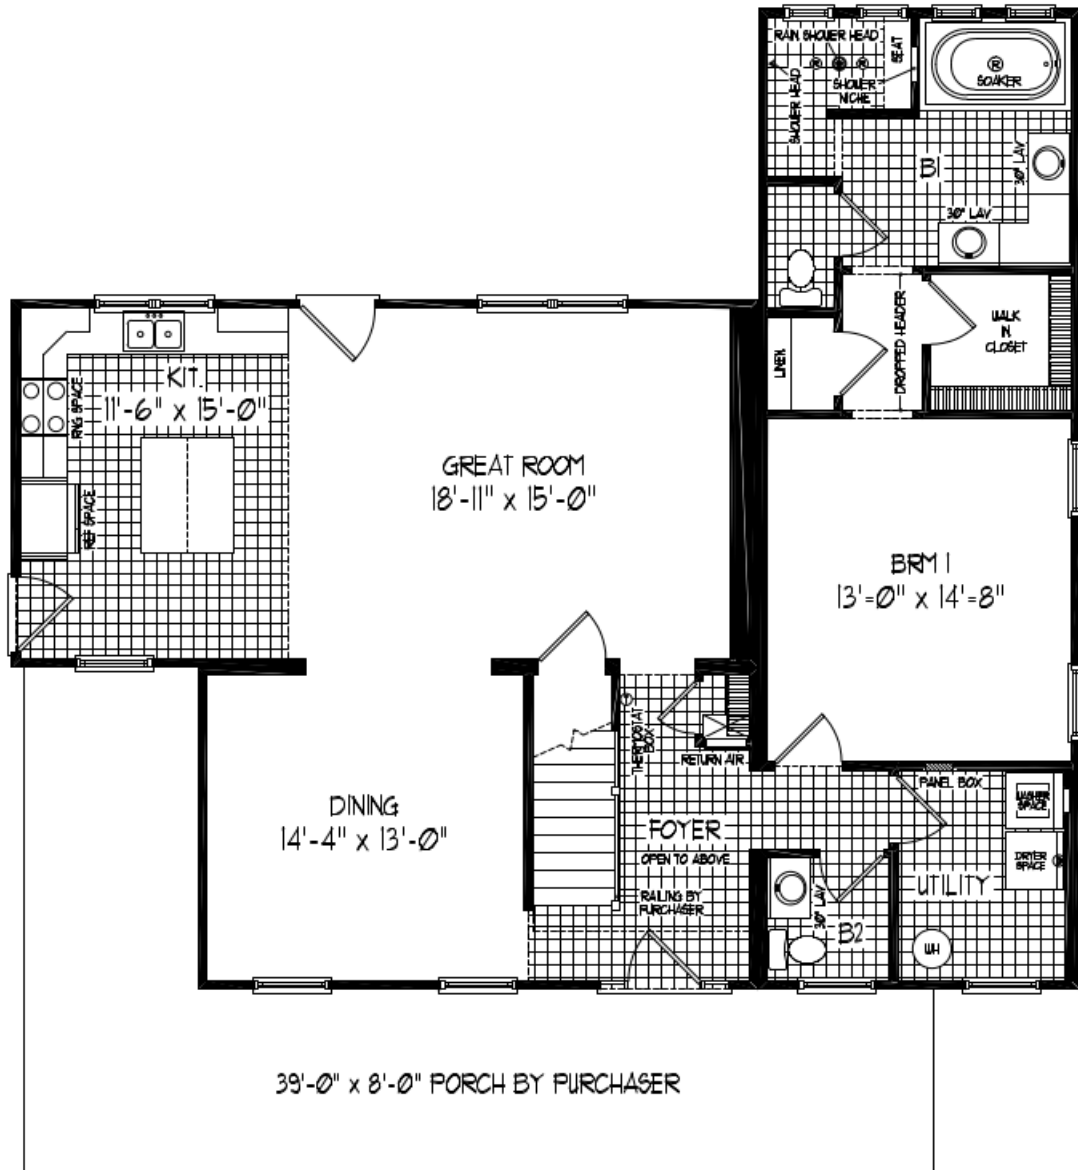

Total Living Area: 2,281 sq. ft.

# The Excel Bedford

2ND LEVEL

BASEMENT ALTERNATE

**COLUMBIA**  
**HOME SOLUTIONS**

*Hudson Valley Home Builder Since 1986*

[www.Columbia-Home-Solutions.com](http://www.Columbia-Home-Solutions.com)

(518) 537-6888