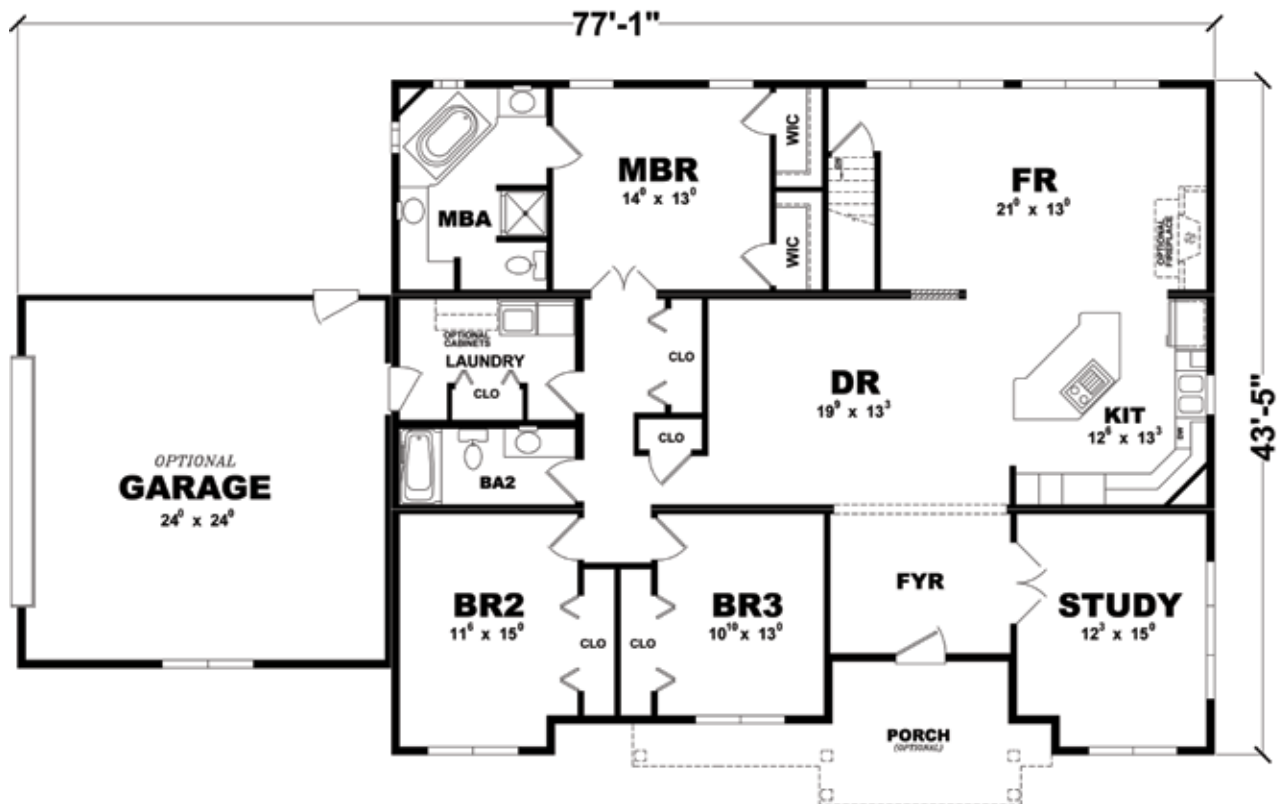

PLAN: BELLEVUE

SERIES: GENERATION RANCH

COLUMBIA
HOME SOLUTIONS

Hudson Valley Home Builder Since 1985

www.Columbia-Home-Solutions.com

Builder / Dealer
of

excel
HOMES

Square Footage: 2,191