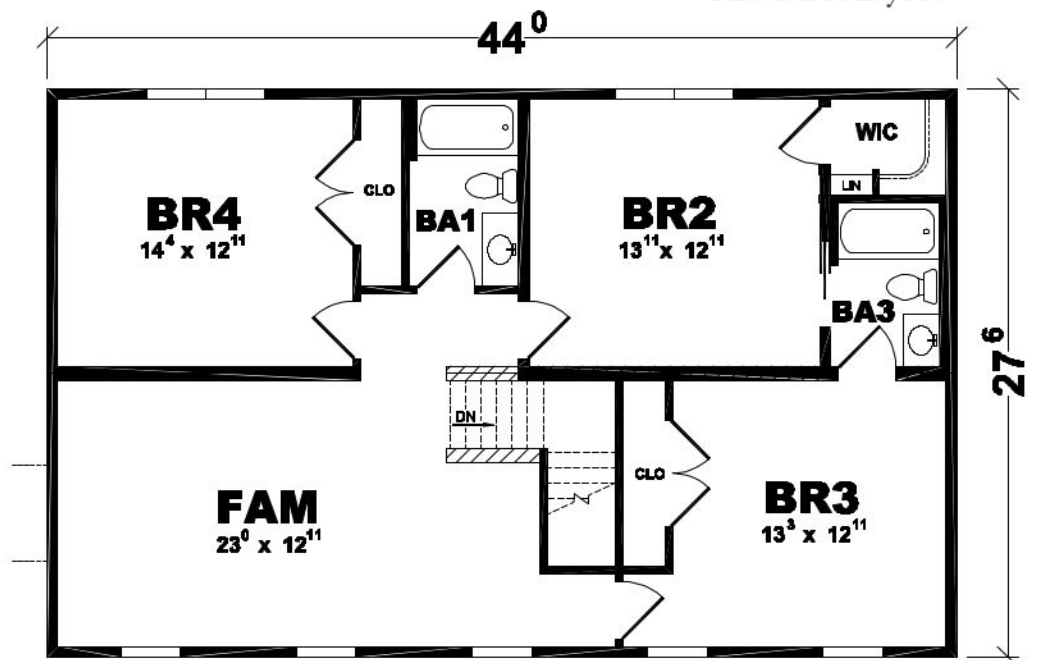

PLAN: BELLMEADE

SERIES: AMERICAN LIFESTYLE

UNCOMPROMISING DESIGN, OPTIONS AND COMFORT

Maximize your living space, your views and your options with the uncompromising design of the Bellmeade. You'll appreciate coming home to four bedrooms, spacious living and dining rooms, plus a family room as big as all outdoors. Speaking of which, you'll be able to enjoy the outside view from the generous expanse of the optional front porch or through the multitude of windows that open your home to natural beauty and light. Take advantage of the endless options and uncompromising appointments of the Bellmeade – and bring your family home to a new level of comfort.

1st Floor = 1,210
 2nd Floor = 1,210

 Total = 2,420 S.F.

First Floor Layout

Second Floor Layout

COLUMBIA
HOME SOLUTIONS

Hudson Valley Home Builder Since 1985

www.Columbia-Home-Solutions.com

Builder / Dealer
 of