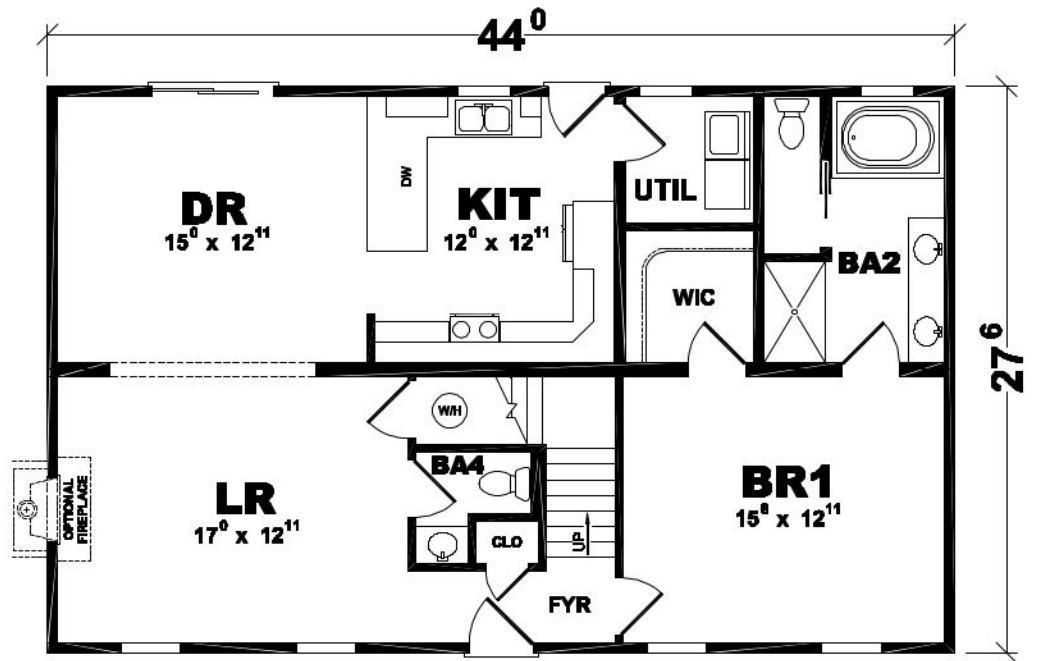

PLAN: BELLMEADE

SERIES: AMERICAN LIFESTYLE

UNCOMPROMISING DESIGN, OPTIONS AND COMFORT

Maximize your living space, your views and your options with the uncompromising design of the Bellmeade. You'll appreciate coming home to four bedrooms, spacious living and dining rooms, plus a family room as big as all outdoors. Speaking of which, you'll be able to enjoy the outside view from the generous expanse of the optional front porch or through the multitude of windows that open your home to natural beauty and light. Take advantage of the endless options and uncompromising appointments of the Bellmeade – and bring your family home to a new level of comfort.

1st Floor = 1,210
 2nd Floor = 1,210

 Total = 2,420 S.F.

First Floor Layout

Second Floor Layout

COLUMBIA
HOME SOLUTIONS

Hudson Valley Home Builder Since 1985

www.Columbia-Home-Solutions.com

Builder / Dealer
 of