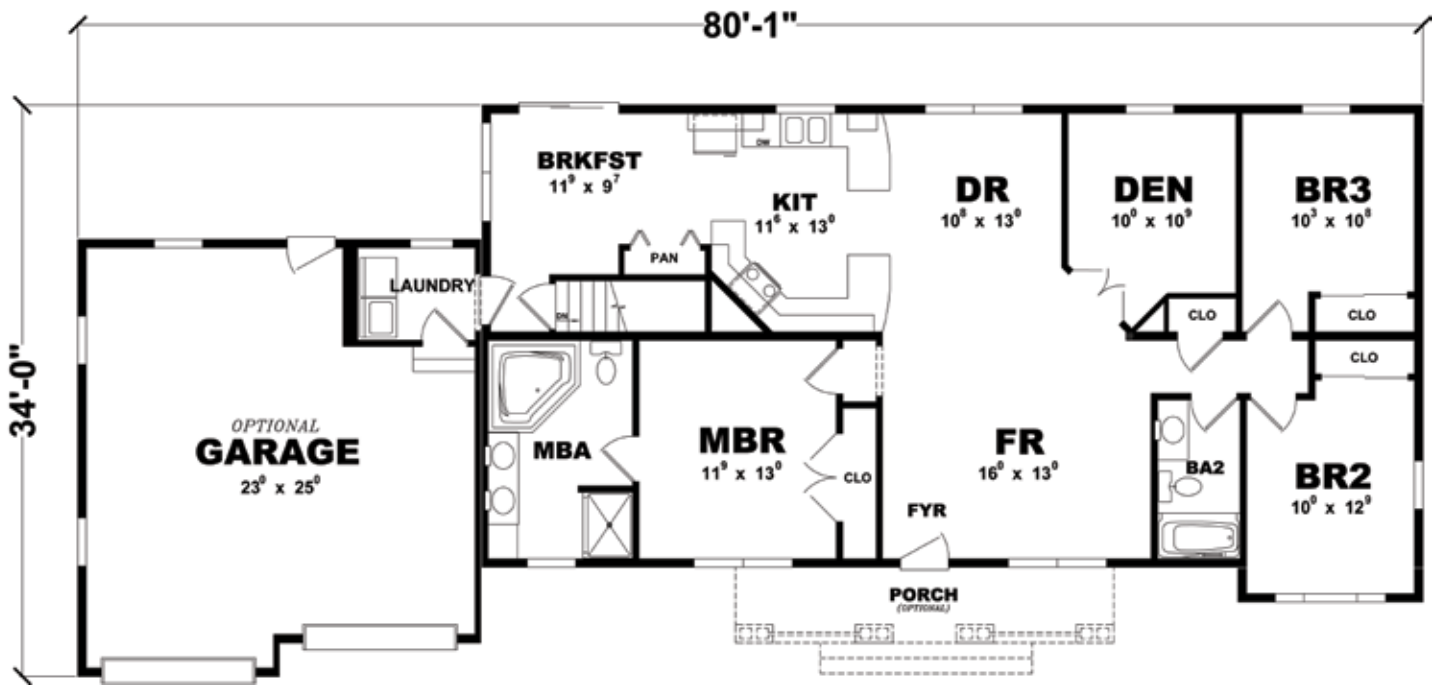

PLAN: BISHOP

SERIES: GENERATION RANCH

Square Footage: 1,617

COLUMBIA
HOME SOLUTIONS

Hudson Valley Home Builder Since 1985

www.Columbia-Home-Solutions.com

Builder / Dealer
of

excel
HOMES

Optional Master Bath

Optional Bedroom #4