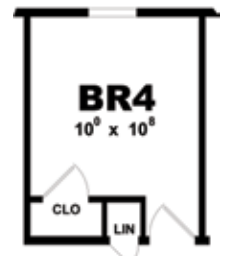

PLAN: BISHOP

SERIES: GENERATION RANCH

Square Footage: 1,617

COLUMBIA
HOME SOLUTIONS

Hudson Valley Home Builder Since 1985

www.Columbia-Home-Solutions.com

Builder / Dealer
of

excel
HOMES

Optional Master Bath

Optional Bedroom #4