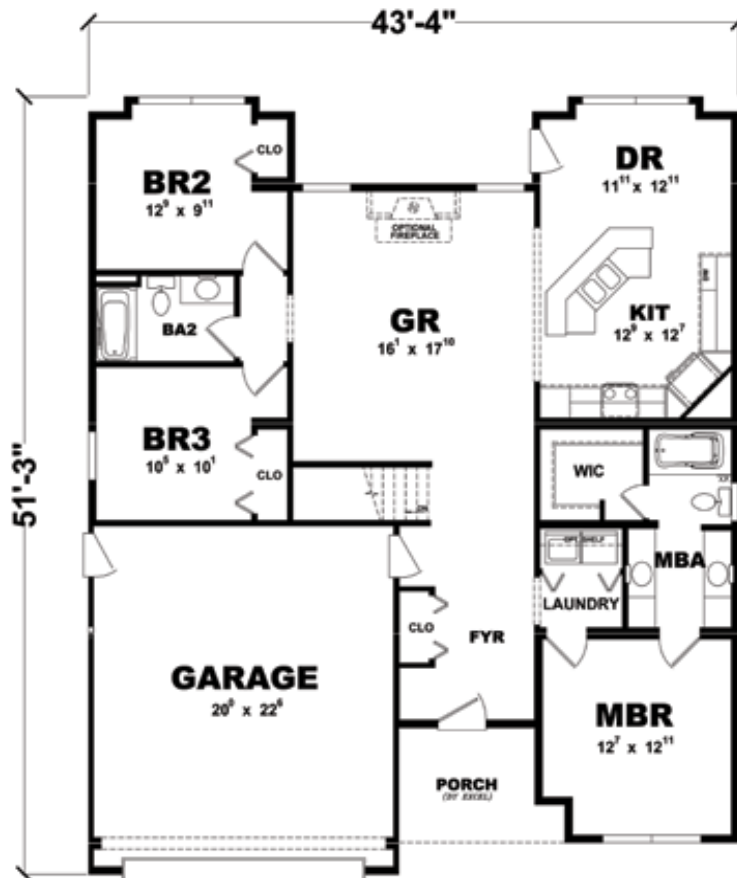

PLAN: **BUTTONWOOD**

SERIES: **GENERATION RANCH**

Square Footage: 1,529

Optional Kitchen

Optional Master Bath

COLUMBIA
HOME SOLUTIONS

Hudson Valley Home Builder Since 1985

www.Columbia-Home-Solutions.com