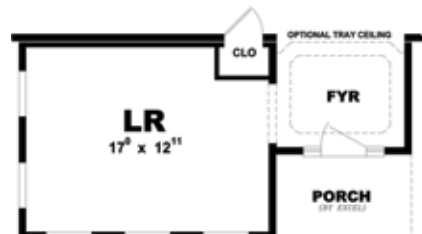

PLAN: CADWELL

SERIES: GENERATION RANCH

Square Footage:
2,025

Optional
Master Bath

Optional
Laundry

Optional Living Room

COLUMBIA
HOME SOLUTIONS

Hudson Valley Home Builder Since 1985