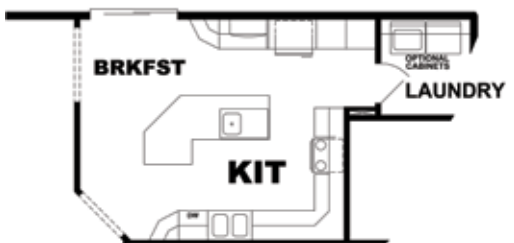

Optional Kitchen

Builder / Dealer
of

excel
HOMES