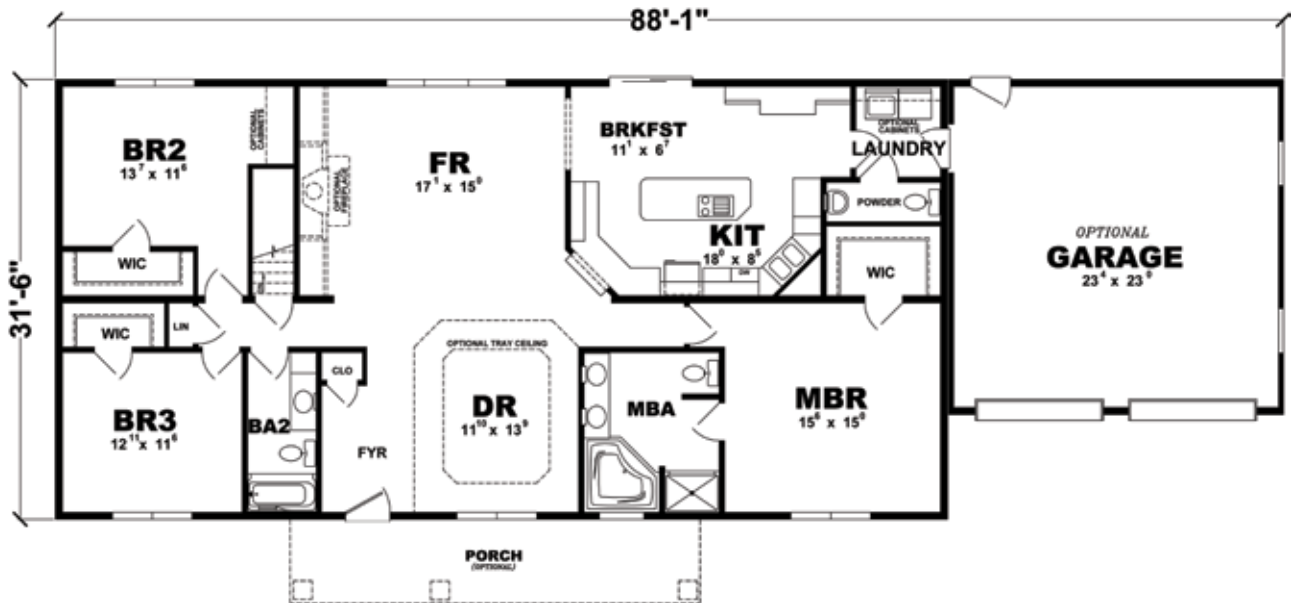

# PLAN: CUMBERLAND

SERIES: GENERATION RANCH

Square Footage: 2,016

  
COLUMBIA  
**HOME SOLUTIONS**  
Hudson Valley Home Builder Since 1985  
[www.Columbia-Home-Solutions.com](http://www.Columbia-Home-Solutions.com)

Optional Master Bath

Optional Kitchen

Builder / Dealer  
of  
  
excel  
HOMES