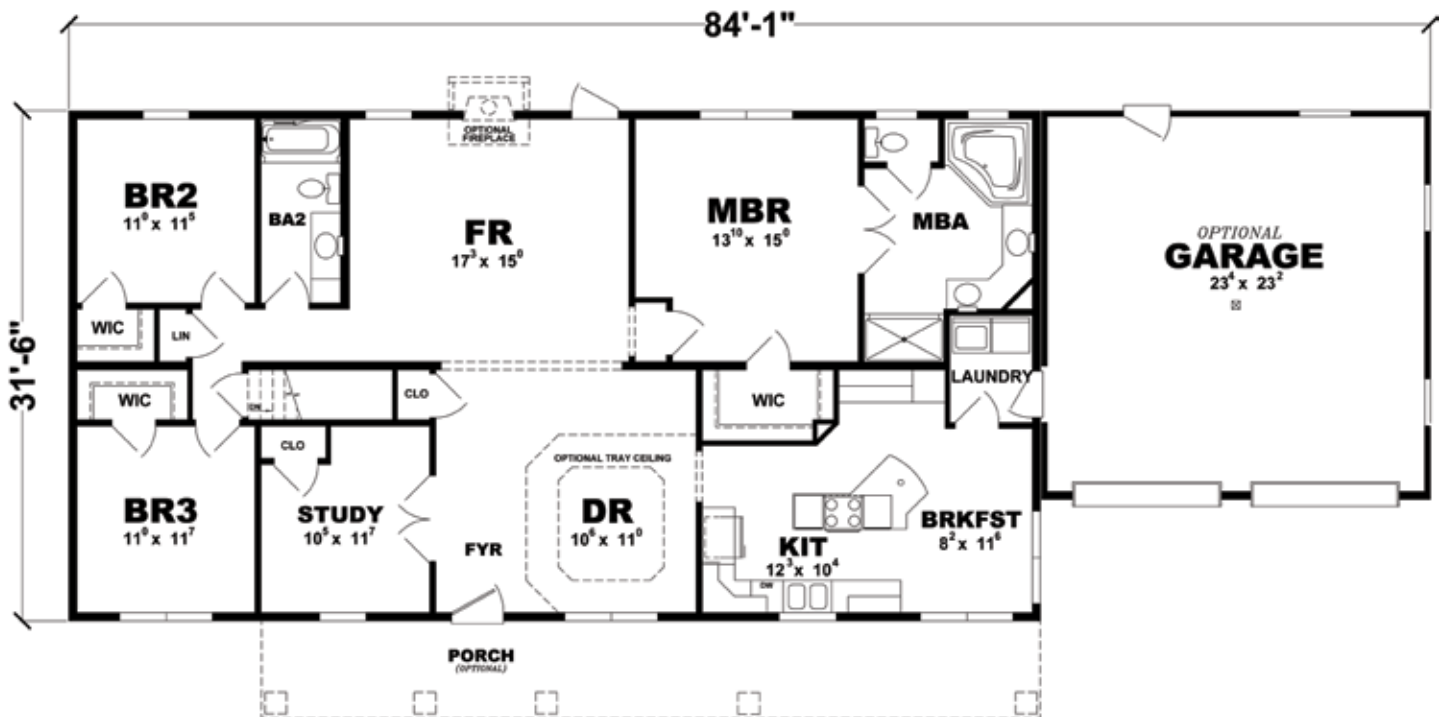

PLAN: DEERWOOD

SERIES: GENERATION RANCH

Square Footage: 1,890

COLUMBIA
HOME SOLUTIONS

Hudson Valley Home Builder Since 1985

www.Columbia-Home-Solutions.com

Builder / Dealer
of

excel
HOMES