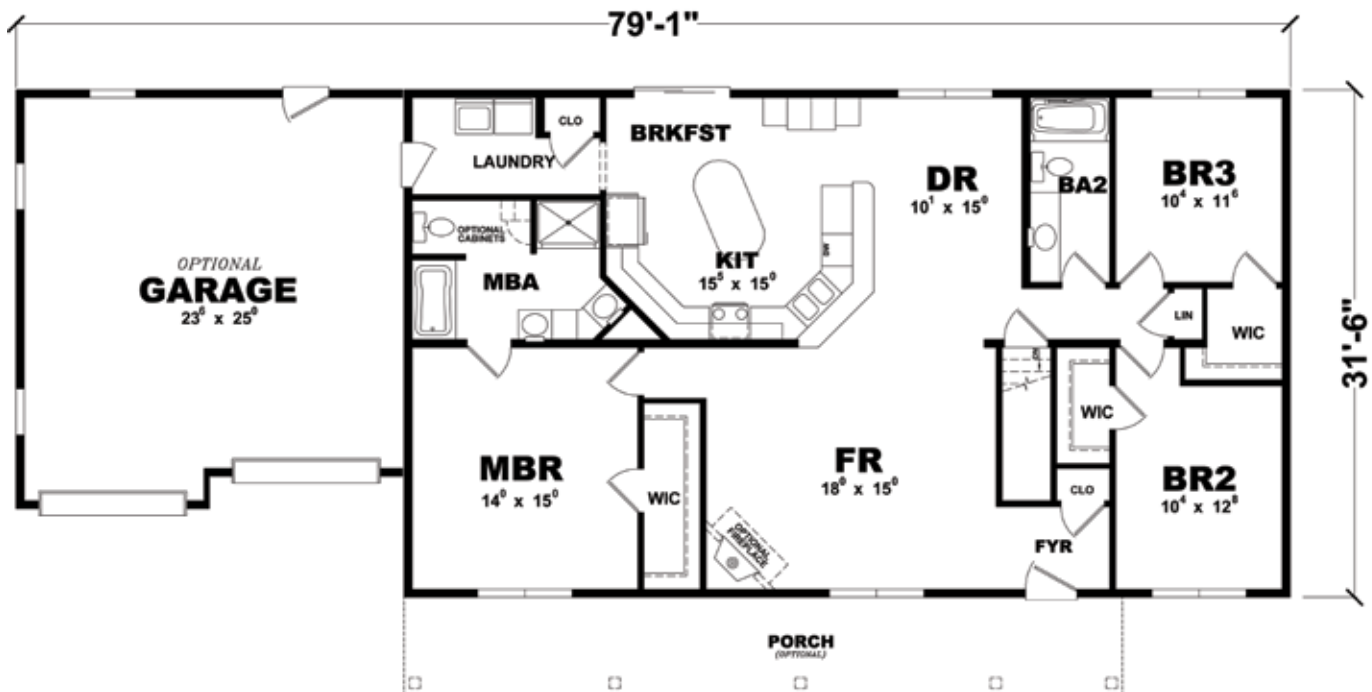

PLAN: DILLWORTH

SERIES: GENERATION RANCH

Square Footage: 1,733

COLUMBIA
HOME SOLUTIONS

Hudson Valley Home Builder Since 1985

www.Columbia-Home-Solutions.com

Builder / Dealer
of

excel
HOMES