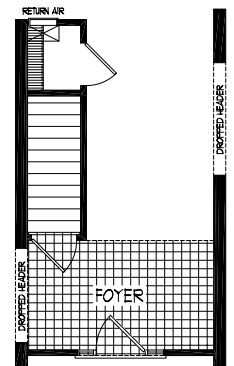

The Edgewater

Total Living Area: 2,028 sq. ft.

KIT. LAYOUT w/ GARAGE

DELUXE BATH LAYOUT

BASEMENT LAYOUT

COLUMBIA
HOME SOLUTIONS

Hudson Valley Home Builder Since 1986

www.Columbia-Home-Solutions.com