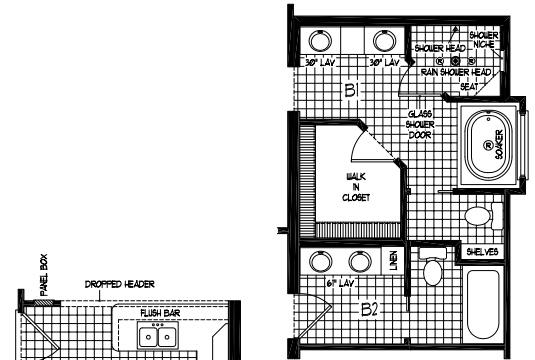

The Edgewater

Total Living Area: 2,028 sq. ft.

KIT. LAYOUT w/ GARAGE

DELUXE BATH LAYOUT

BASEMENT LAYOUT

COLUMBIA
HOME SOLUTIONS

Hudson Valley Home Builder Since 1986

www.Columbia-Home-Solutions.com