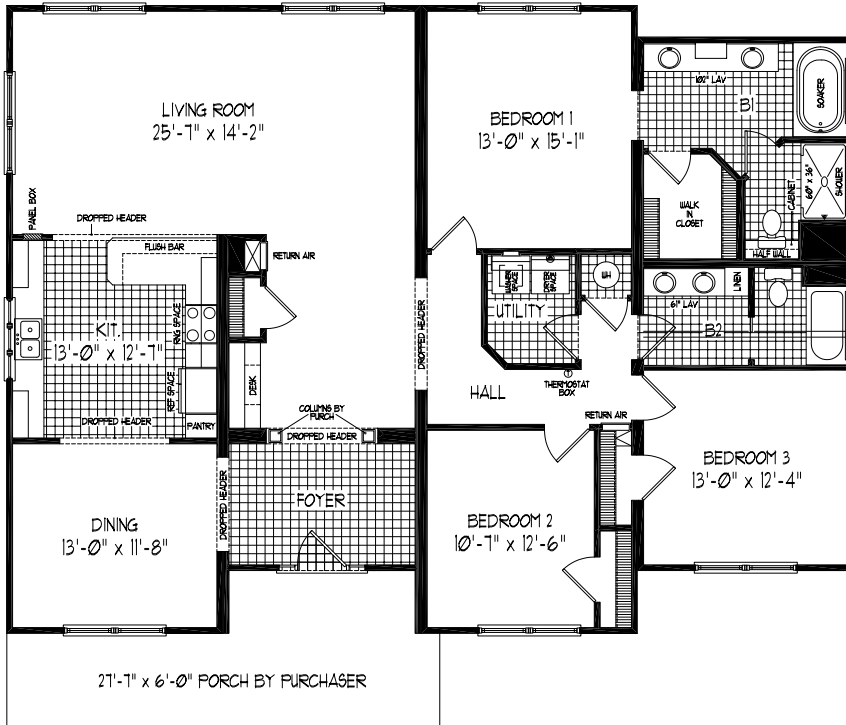

The Edgewater

Total Living Area: 2,028 sq. ft.

KIT. LAYOUT w/ GARAGE

DELUXE BATH LAYOUT

BASEMENT LAYOUT

COLUMBIA
HOME SOLUTIONS

Hudson Valley Home Builder Since 1986

www.Columbia-Home-Solutions.com