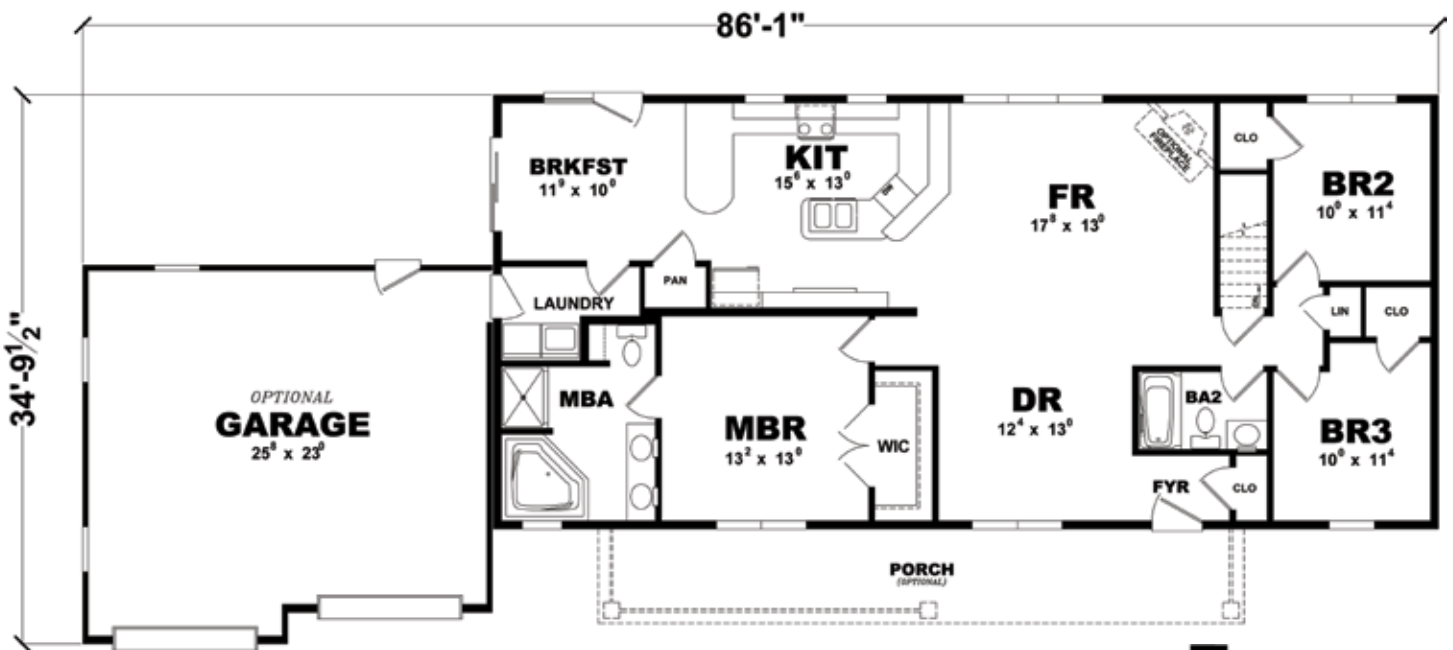

# PLAN: FAULKNER

SERIES: GENERATION RANCH

Square Footage: 1,650

Optional Master Bath

**COLUMBIA**  
**HOME SOLUTIONS**

Hudson Valley Home Builder Since 1985

[www.Columbia-Home-Solutions.com](http://www.Columbia-Home-Solutions.com)