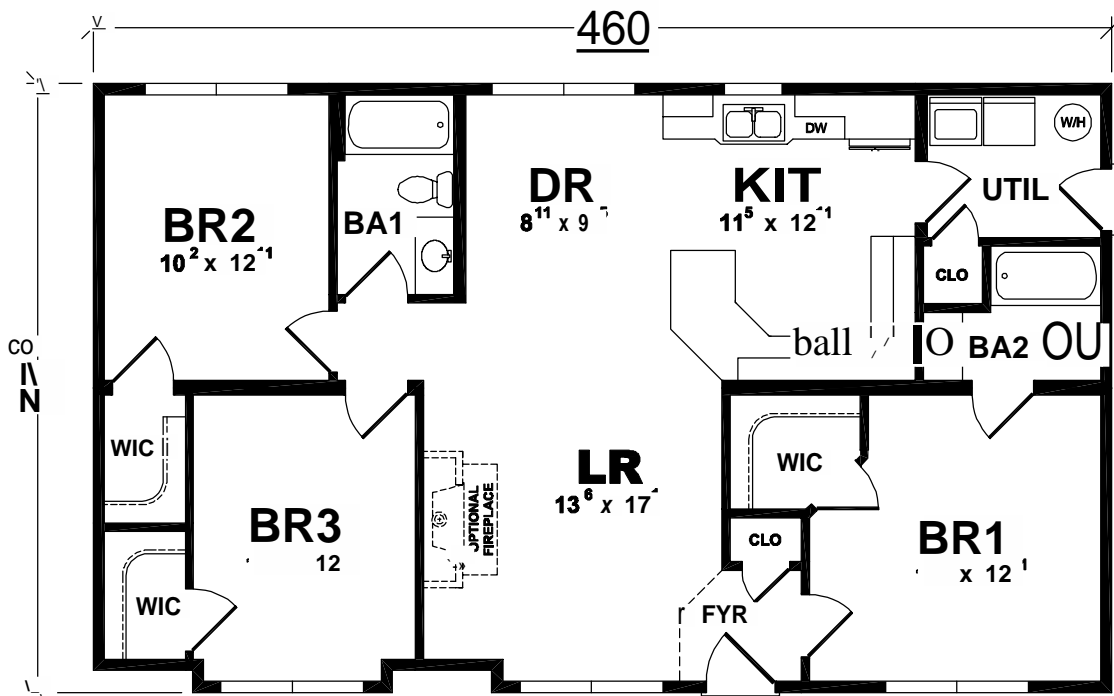

PLAN: GORDON

SERIES: AMERICAN LIFESTYLE

A SINGULAR STORY OF TIMELESS STYLE

With classic architectural detailing and ample living space, the Gordon home combines modern efficiency with timeless style. The inviting foyer opens into a spacious living room flanked by two of the Gordon's three bedrooms, each featuring a generous walk-in closet. With optional fireplace and open dining room, this design is a one-story dream home come true.

1st Floor = 1,256

Total = 1,256 S.F

First Floor Layout

COLUMBIA HOME SOLUTIONS

Hudson Valley Home Builder' Since 1986

www.Columbia-Home-Solutions.com

(518) 537-6888

Builder/ Dealer of