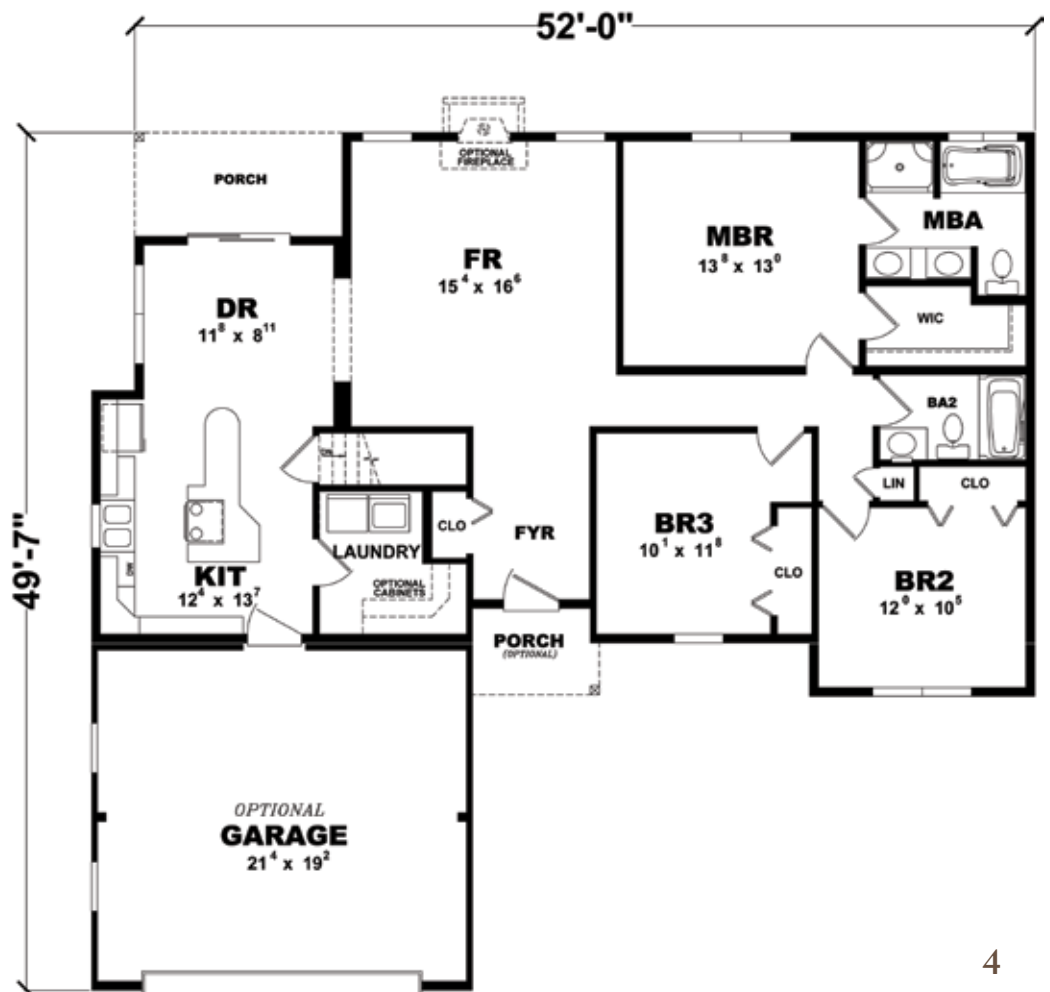

PLAN: GREENWOOD

SERIES: GENERATION RANCH

Square Footage: 1,525

COLUMBIA
HOME SOLUTIONS

Hudson Valley Home Builder Since 1985

www.Columbia-Home-Solutions.com

Builder / Dealer
of

excel
HOMES