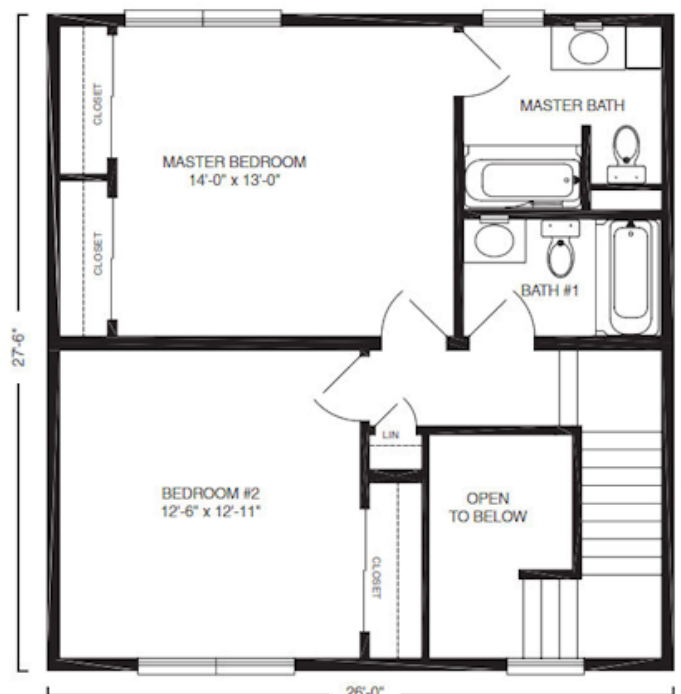

The Holbrook Townhouse

A Multi-Family Home Plan

- 1430 Sq. Ft. per Unit
- 2 Bedroom
- 2-1/2 Bath

Optional:

Dormers
Reverse Gables
Pediments
Fireplace
More

FIRST FLOOR

SECOND FLOOR

COLUMBIA
HOME SOLUTIONS