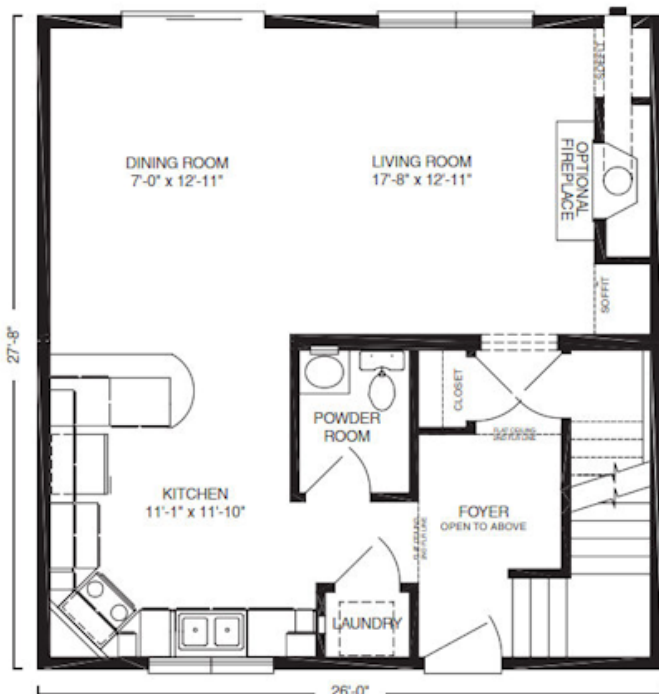

The Holbrook Townhouse

A Multi-Family Home Plan

- 1430 Sq. Ft. per Unit
- 2 Bedroom
- 2-1/2 Bath

Optional:

Dormers
Reverse Gables
Pediments
Fireplace
More

FIRST FLOOR

SECOND FLOOR

COLUMBIA
HOME SOLUTIONS