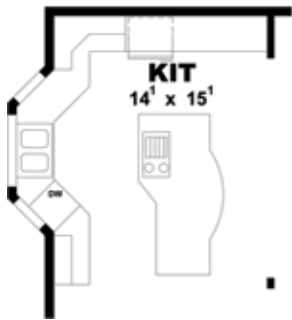

PLAN: KENMARE

SERIES: GENERATION RANCH

Square Footage: 2,417

Optional Kitchen

COLUMBIA
HOME SOLUTIONS

Hudson Valley Home Builder Since 1985

www.Columbia-Home-Solutions.com

Builder / Dealer
of
excel
HOMES