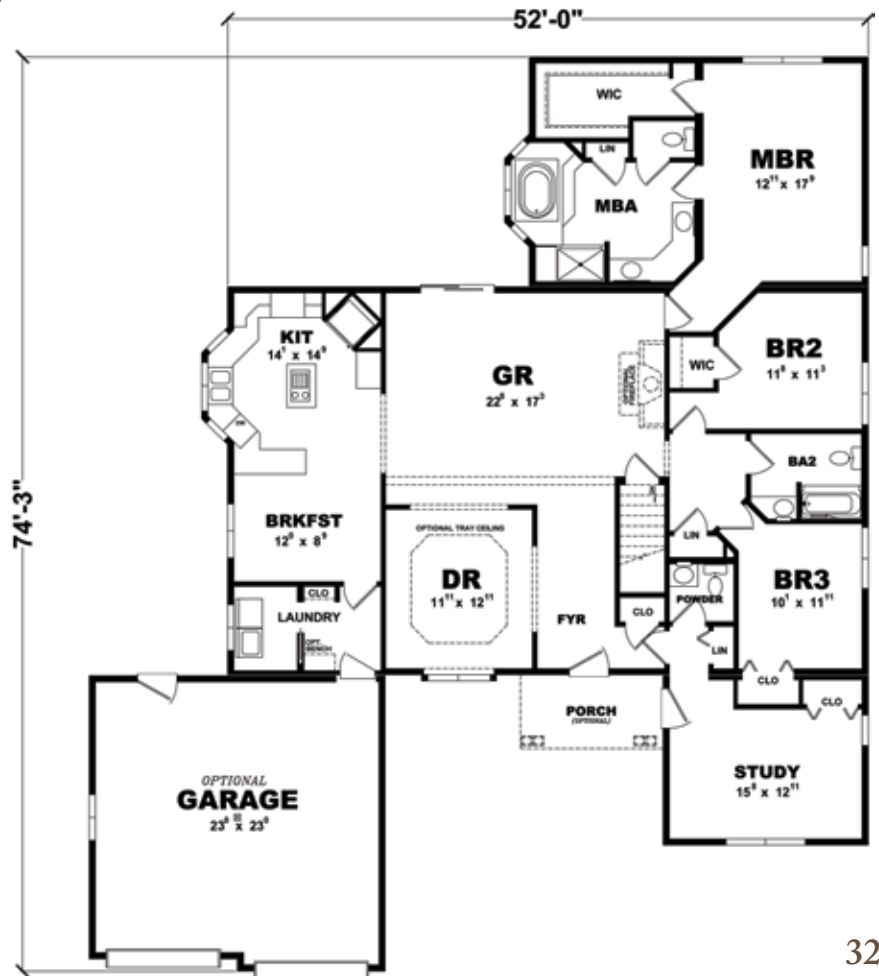

PLAN: KENMARE

SERIES: GENERATION RANCH

Square Footage: 2,417

Optional Kitchen

COLUMBIA
HOME SOLUTIONS

Hudson Valley Home Builder Since 1985

www.Columbia-Home-Solutions.com

Builder / Dealer
of
excel
HOMES