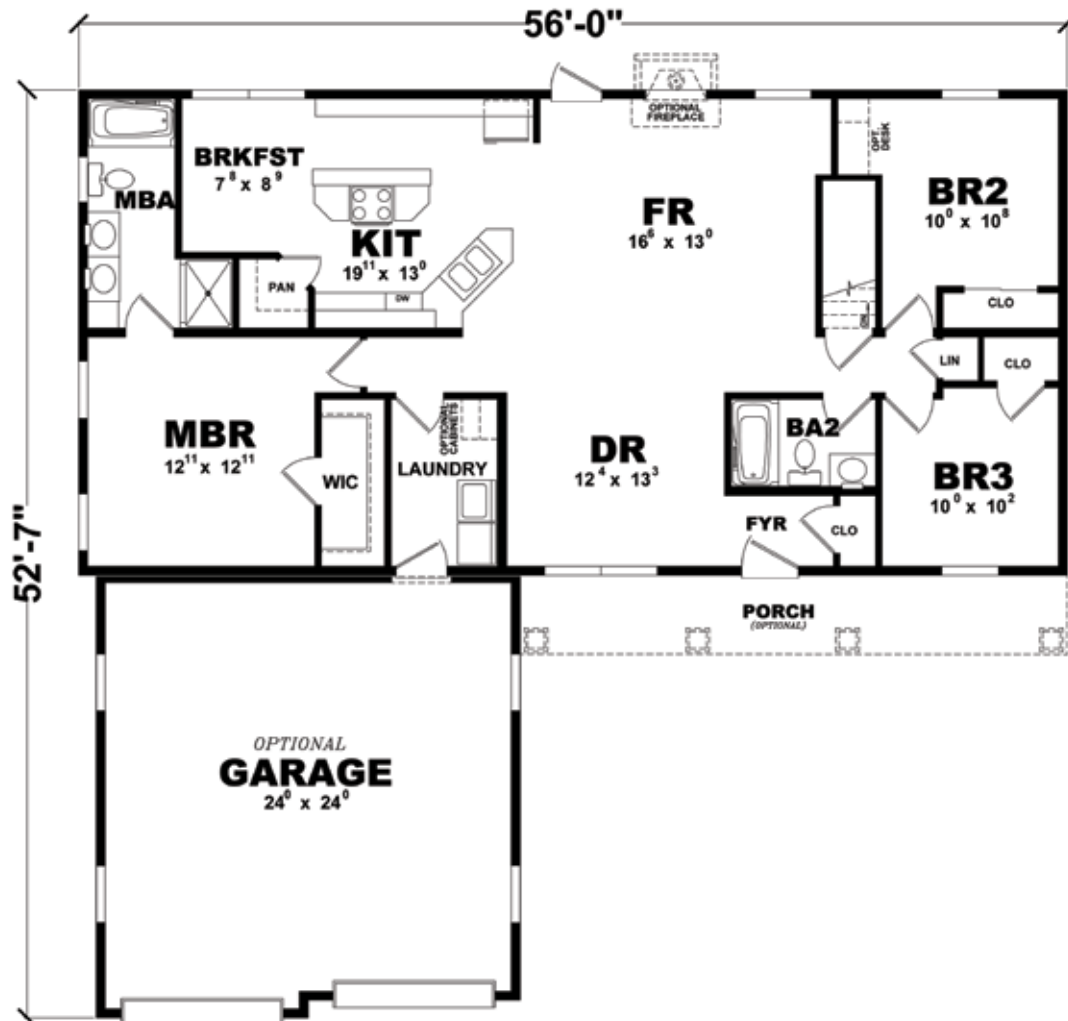

PLAN: LINDEN

SERIES: GENERATION RANCH

Square Footage: 1,540

COLUMBIA
HOME SOLUTIONS

Hudson Valley Home Builder Since 1985

www.Columbia-Home-Solutions.com

Builder / Dealer
of
excel
HOMES