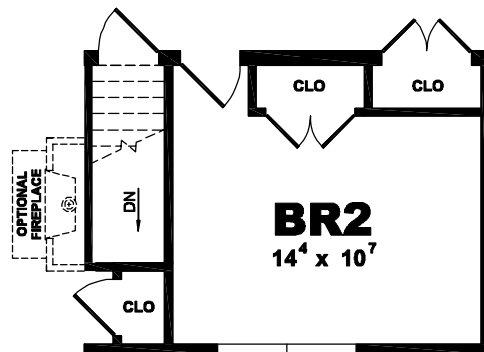

## EFFICIENCY AND FLOW ARE BUILT RIGHT IN

The stately columns and entry archway of the Mercer lead the way into a well-considered design of efficiency and flow. This three bedroom, two-bathroom layout puts closet space and storage right where you need them. Plus, it offers well-integrated kitchen, dining room and living room spaces for comfortable convenience and effortless entertaining. Add an optional attached garage and enjoy the full Mercer experience.

1st Floor = 1,320

Total = 1,320 S.F.

First Floor Layout

Basement Stair Option

**COLUMBIA**  
**HOME SOLUTIONS**

Hudson Valley Home Builder Since 1986

[www.Columbia-Home-Solutions.com](http://www.Columbia-Home-Solutions.com)