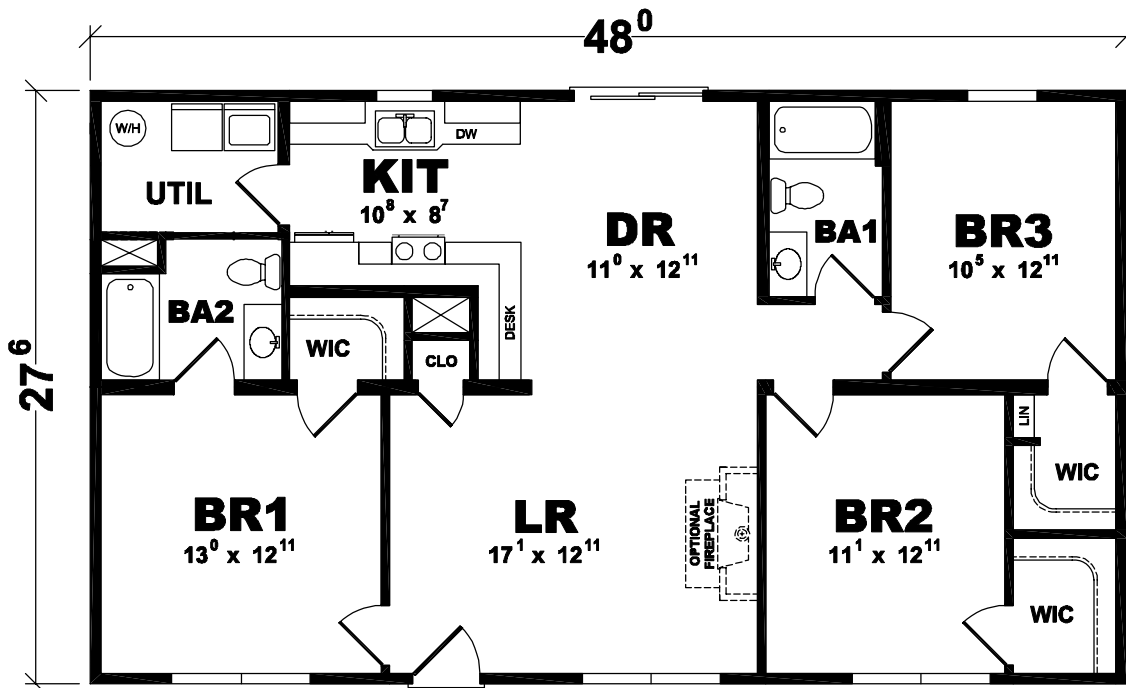

# PLAN: MERCER

SERIES: AMERICAN LIFESTYLE

## EFFICIENCY AND FLOW ARE BUILT RIGHT IN

The stately columns and entry archway of the Mercer lead the way into a well-considered design of efficiency and flow. This three bedroom, two-bathroom layout puts closet space and storage right where you need them. Plus, it offers well-integrated kitchen, dining room and living room spaces for comfortable convenience and effortless entertaining. Add an optional attached garage and enjoy the full Mercer experience.

1st Floor = 1,320

Total = 1,320 S.F.

First Floor Layout

Basement Stair Option

**COLUMBIA**  
**HOME SOLUTIONS**

Hudson Valley Home Builder Since 1986

[www.Columbia-Home-Solutions.com](http://www.Columbia-Home-Solutions.com)