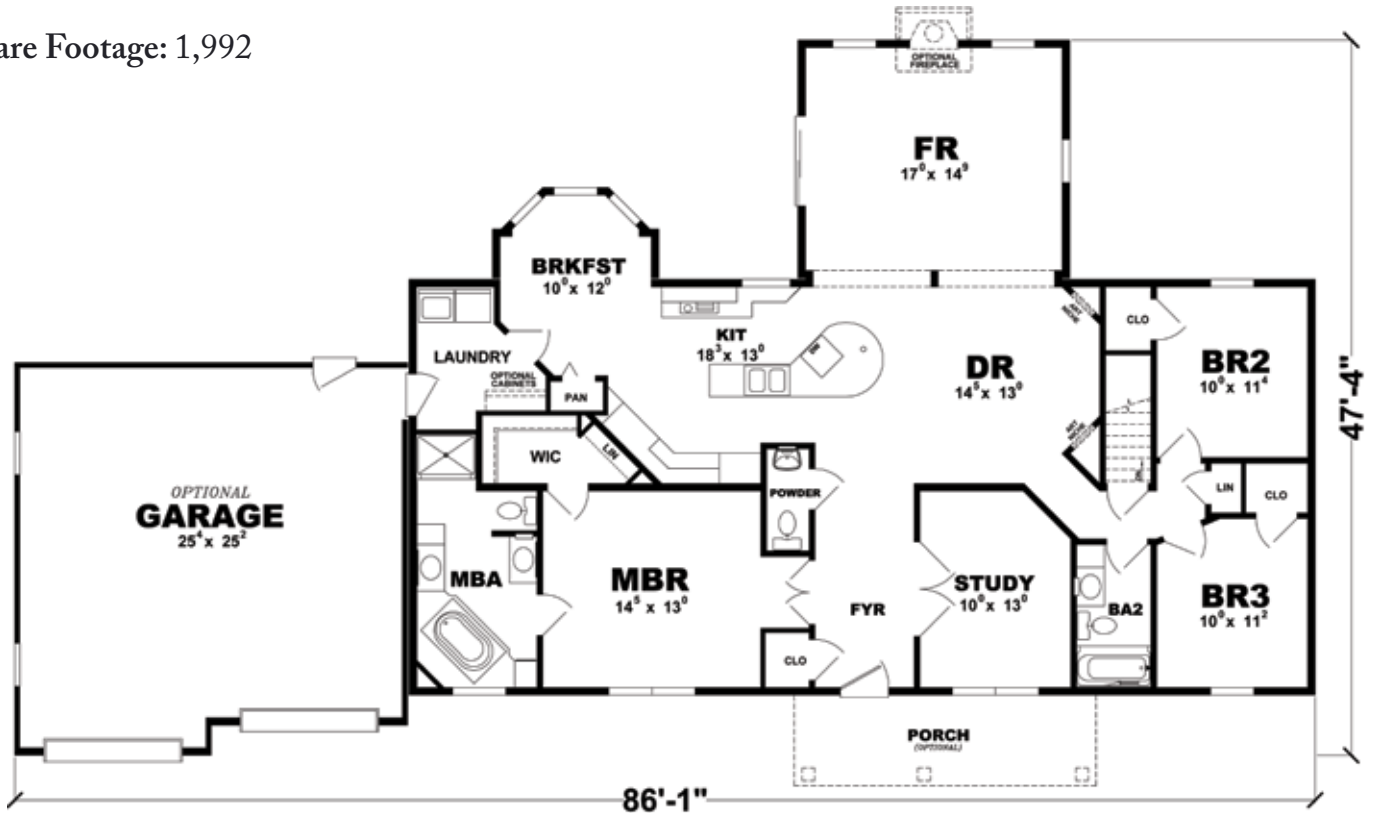

PLAN: MINERVA

SERIES: GENERATION RANCH

Square Footage: 1,992

COLUMBIA
HOME SOLUTIONS

Hudson Valley Home Builder Since 1985

www.Columbia-Home-Solutions.com

Builder / Dealer
of

excel
HOMES

Optional Bedroom

Optional Living Room