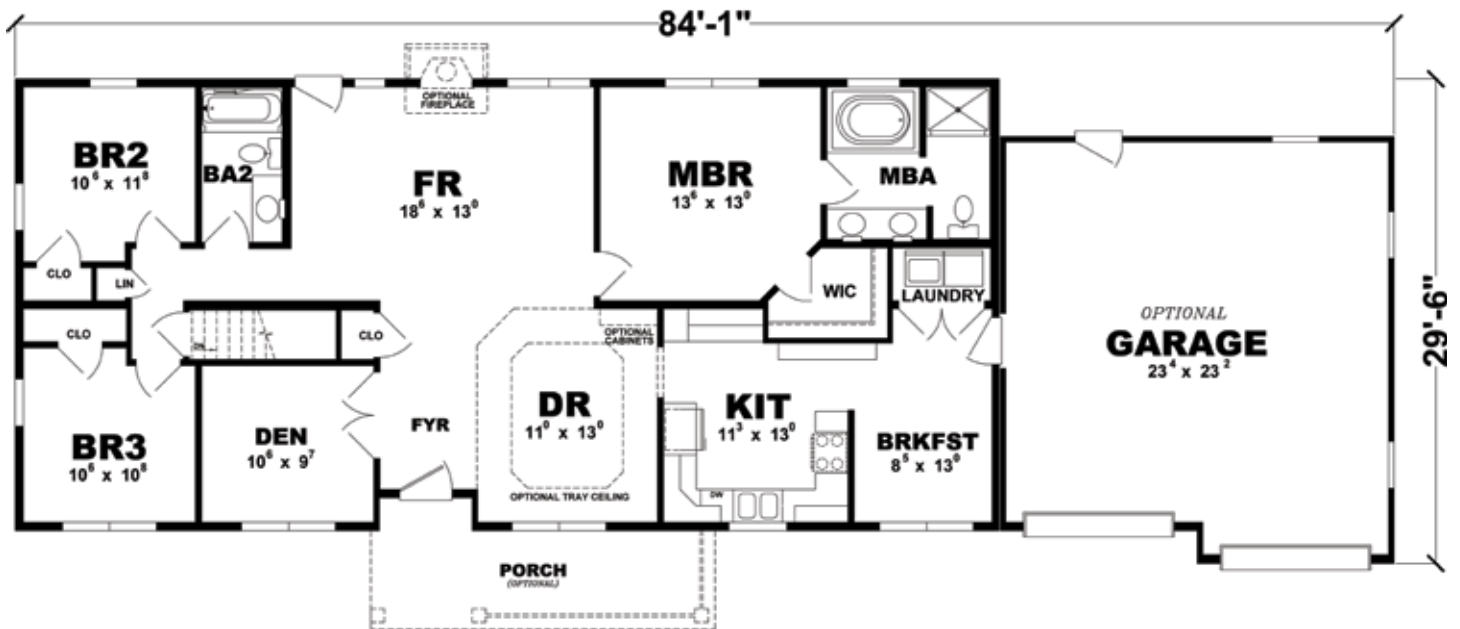

# PLAN: MONT ALTO

SERIES: GENERATION RANCH

Square Footage: 1,638

**COLUMBIA**  
**HOME SOLUTIONS**

Hudson Valley Home Builder Since 1985

[www.Columbia-Home-Solutions.com](http://www.Columbia-Home-Solutions.com)

Builder / Dealer  
of  
**excel**  
HOMES

Optional Master Bath

Optional Bedroom #4  
CRAWLSPACE FOUNDATION ONLY