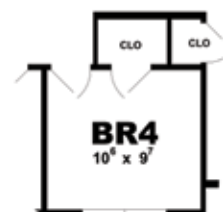

Optional Bedroom #4
CRAWLSPACE FOUNDATION ONLY