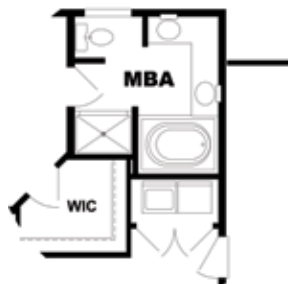

Optional Master Bath