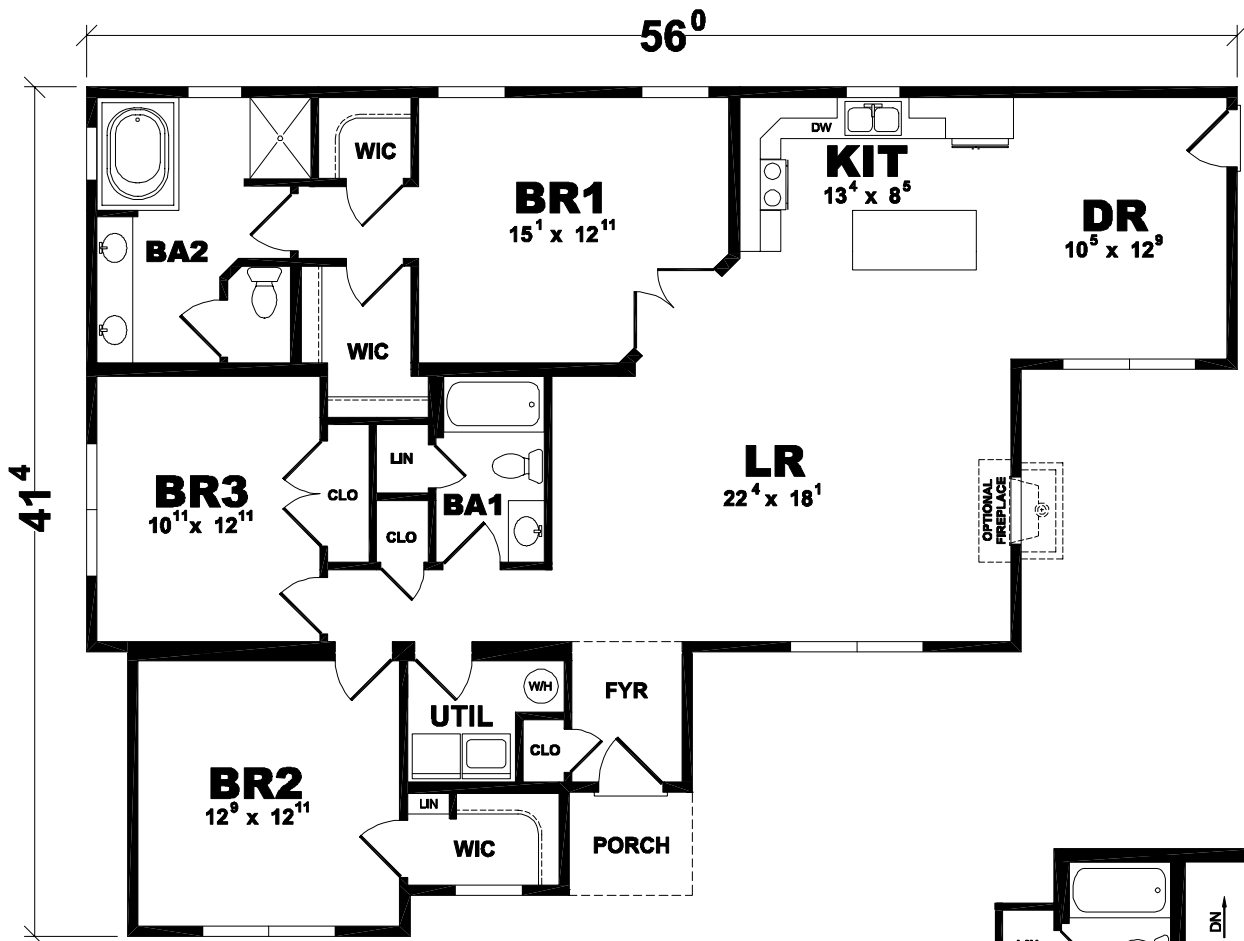

PLAN: MURRAY

SERIES: AMERICAN LIFESTYLE

OPEN SPACES AND COZY FEEL, BUILT RIGHT IN

From the inviting front porch that leads into the foyer to the ample master bedroom/bathroom suite, everything about the Murray says, "Welcome home." An open layout offers unobstructed lines of sight from kitchen to dining room to living room, resulting in a wonderfully spacious feel while the well-placed three bedrooms and two baths – plus optional fireplace – give the Murray the coziness that makes a house a home.

1st Floor = 1,719

Total = 1,719 S.F.

First Floor Layout

Basement Stair Option

COLUMBIA
HOME SOLUTIONS

Hudson Valley Home Builder Since 1985

www.Columbia-Home-Solutions.com

(518) 537-6888