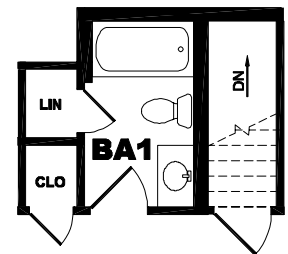

PLAN: MURRAY

SERIES: AMERICAN LIFESTYLE

OPEN SPACES AND COZY FEEL, BUILT RIGHT IN

From the inviting front porch that leads into the foyer to the ample master bedroom/bathroom suite, everything about the Murray says, "Welcome home." An open layout offers unobstructed lines of sight from kitchen to dining room to living room, resulting in a wonderfully spacious feel while the well-placed three bedrooms and two baths – plus optional fireplace – give the Murray the coziness that makes a house a home.

1st Floor = 1,719

Total = 1,719 S.F.

First Floor Layout

Basement Stair Option

COLUMBIA
HOME SOLUTIONS

Hudson Valley Home Builder Since 1985

www.Columbia-Home-Solutions.com

(518) 537-6888