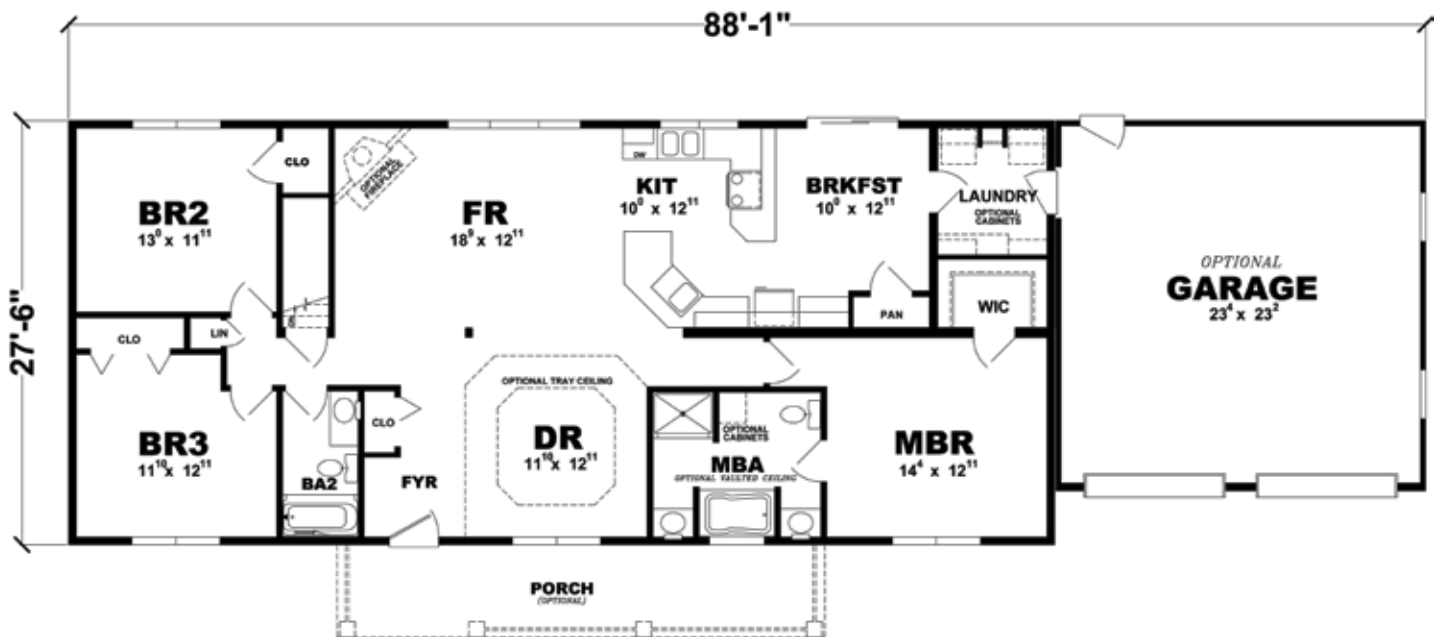

PLAN: NORWOOD

SERIES: GENERATION RANCH

Square Footage: 1,760

Optional Master Bath

COLUMBIA
HOME SOLUTIONS
Hudson Valley Home Builder Since 1985
www.Columbia-Home-Solutions.com

Builder / Dealer
of
excel
HOMES