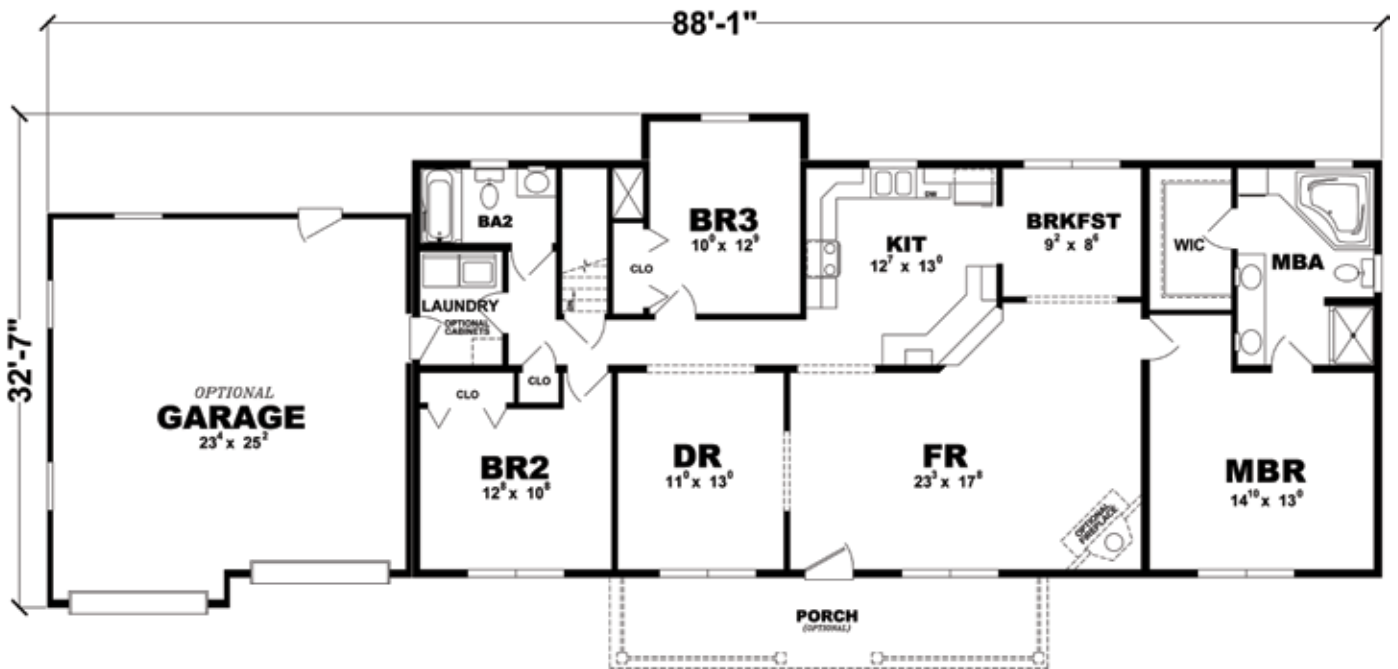

# PLAN: ONIEDA

SERIES: GENERATION RANCH

Square Footage: 1,796

Optional Kitchen

COLUMBIA  
**HOME SOLUTIONS**

Hudson Valley Home Builder Since 1985

[www.Columbia-Home-Solutions.com](http://www.Columbia-Home-Solutions.com)