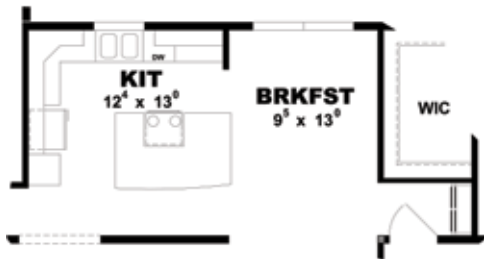

# PLAN: ONIEDA

SERIES: GENERATION RANCH

Square Footage: 1,796

Optional Kitchen

COLUMBIA  
**HOME SOLUTIONS**

Hudson Valley Home Builder Since 1985

[www.Columbia-Home-Solutions.com](http://www.Columbia-Home-Solutions.com)