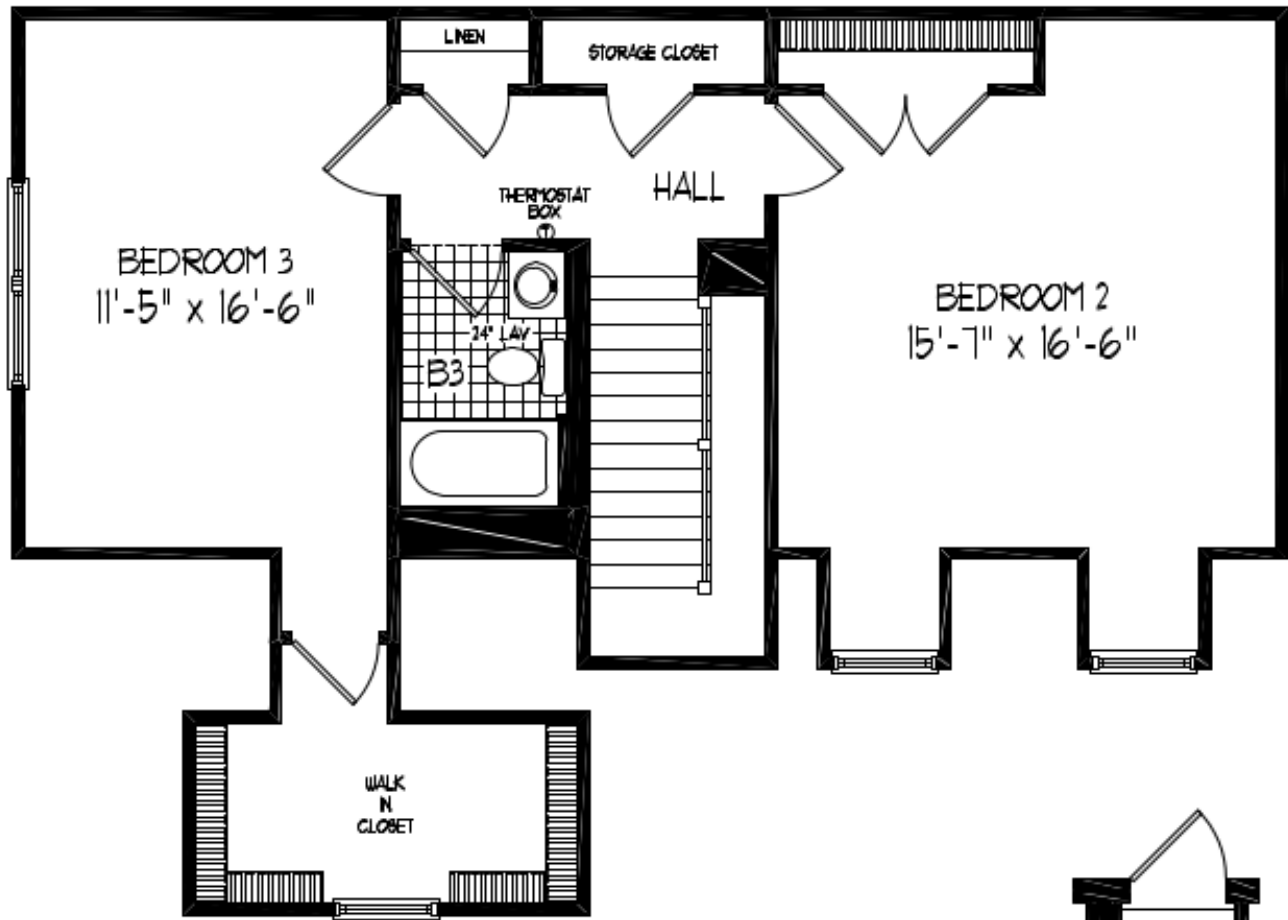

The Excel Phoenix

Total Living Area: 1,849 sq. ft.

1ST LEVEL

2ND LEVEL SUGGESTIVE ONLY

BASEMENT ALTERNATE

COLUMBIA
HOME SOLUTIONS

Hudson Valley Home Builder Since 1986

www.Columbia-Home-Solutions.com