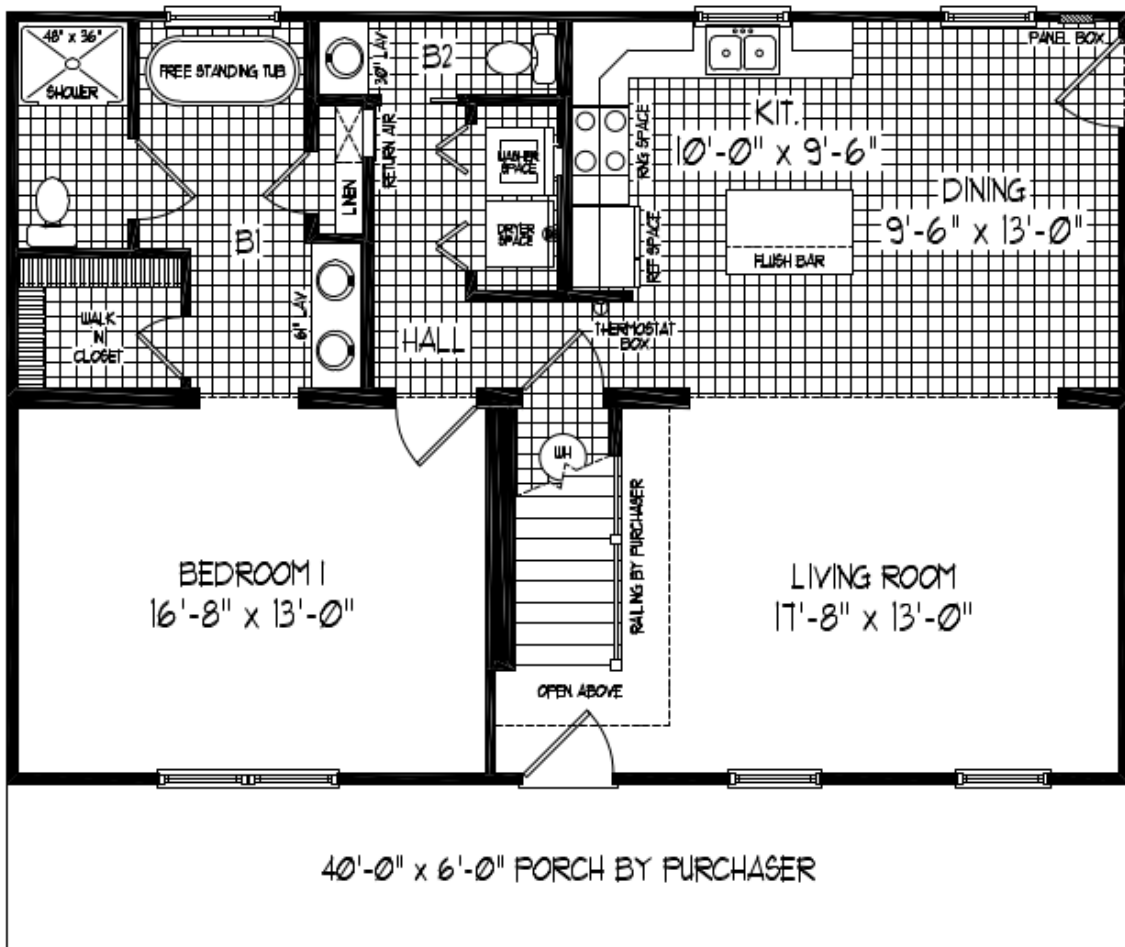

The Excel Phoenix

Total Living Area: 1,849 sq. ft.

1ST LEVEL

2ND LEVEL SUGGESTIVE ONLY

BASEMENT ALTERNATE

COLUMBIA
HOME SOLUTIONS

Hudson Valley Home Builder Since 1986

www.Columbia-Home-Solutions.com