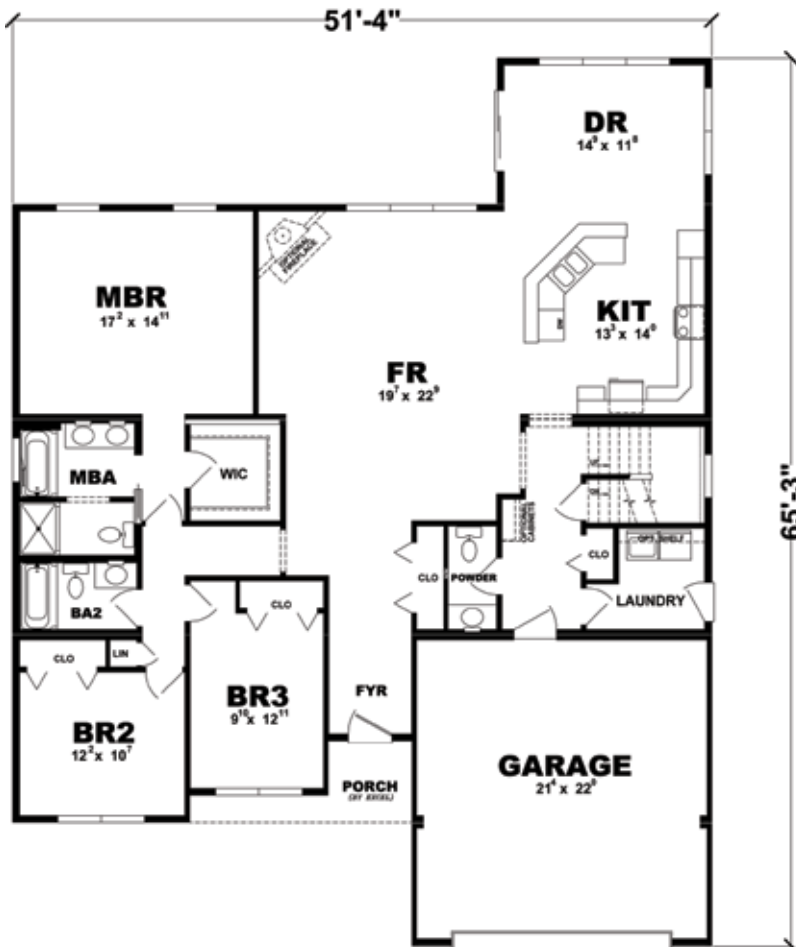

# PLAN: PROVIDENCE

SERIES: GENERATION RANCH

Optional Master Bath

Optional Study  
CRAWLSPACE FOUNDATION ONLY

Square Footage: 2,140

**COLUMBIA**  
**HOME SOLUTIONS**

Hudson Valley Home Builder Since 1985

[www.Columbia-Home-Solutions.com](http://www.Columbia-Home-Solutions.com)