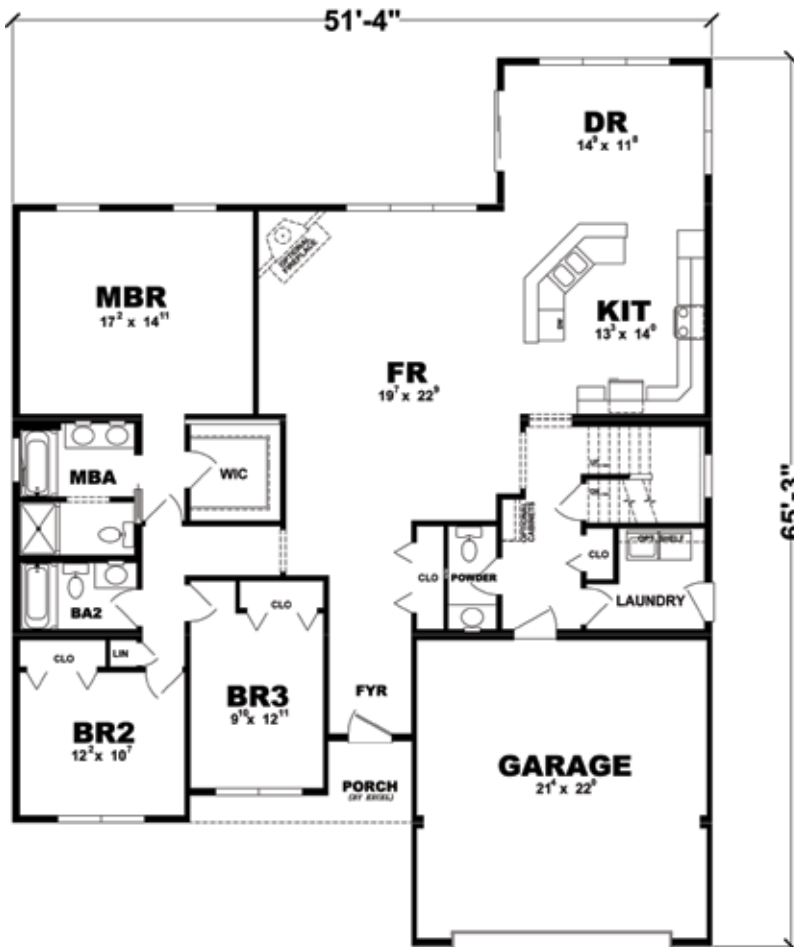

PLAN: PROVIDENCE

SERIES: GENERATION RANCH

Optional Master Bath

Optional Study
CRAWLSPACE FOUNDATION ONLY

Square Footage: 2,140

COLUMBIA
HOME SOLUTIONS

Hudson Valley Home Builder Since 1985

www.Columbia-Home-Solutions.com