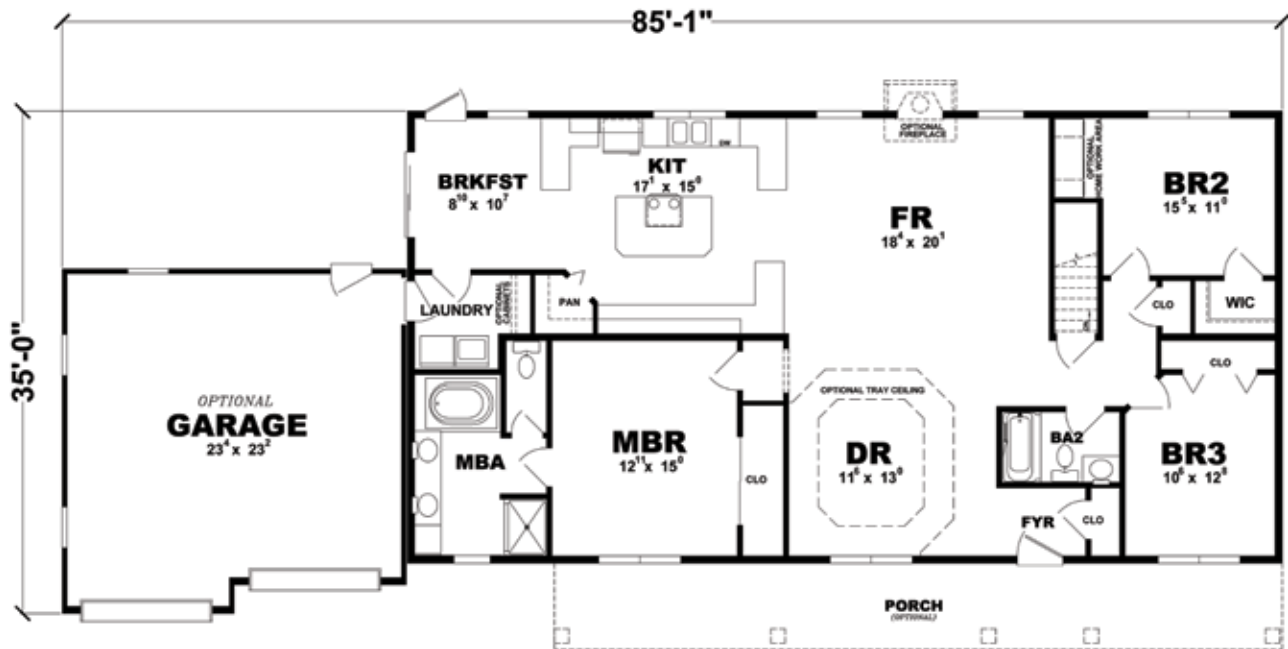

# PLAN: RANDOLPH

SERIES: GENERATION RANCH

Square Footage: 1,922

Optional Kitchen

**COLUMBIA**  
**HOME SOLUTIONS**

Hudson Valley Home Builder Since 1985

[www.Columbia-Home-Solutions.com](http://www.Columbia-Home-Solutions.com)