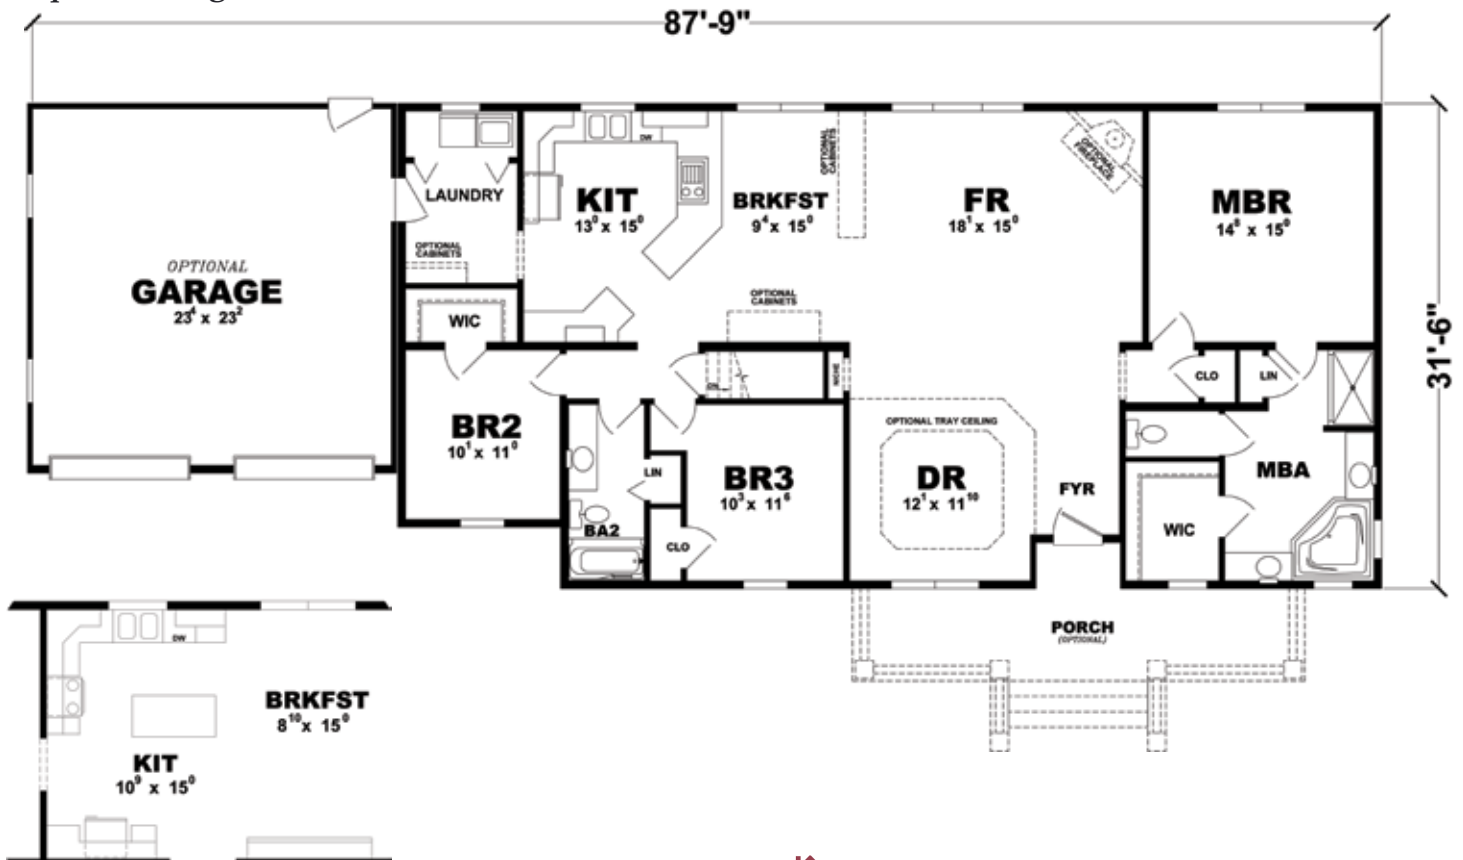

PLAN: ROCKEFELLER

SERIES: GENERATION RANCH

Square Footage: 1,953

Optional Kitchen

COLUMBIA
HOME SOLUTIONS

Hudson Valley Home Builder Since 1985

www.Columbia-Home-Solutions.com

Builder / Dealer
of