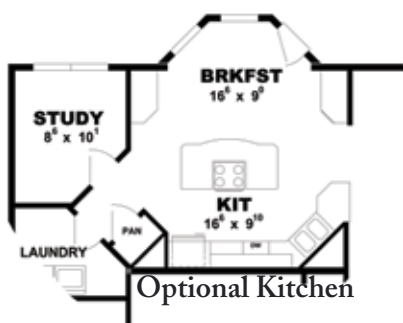

PLAN: SHENANDOAH

SERIES: GENERATION RANCH

Square Footage: 1,784

COLUMBIA
HOME SOLUTIONS

Hudson Valley Home Builder Since 1985

www.Columbia-Home-Solutions.com

Builder / Dealer
of

excel
HOMES