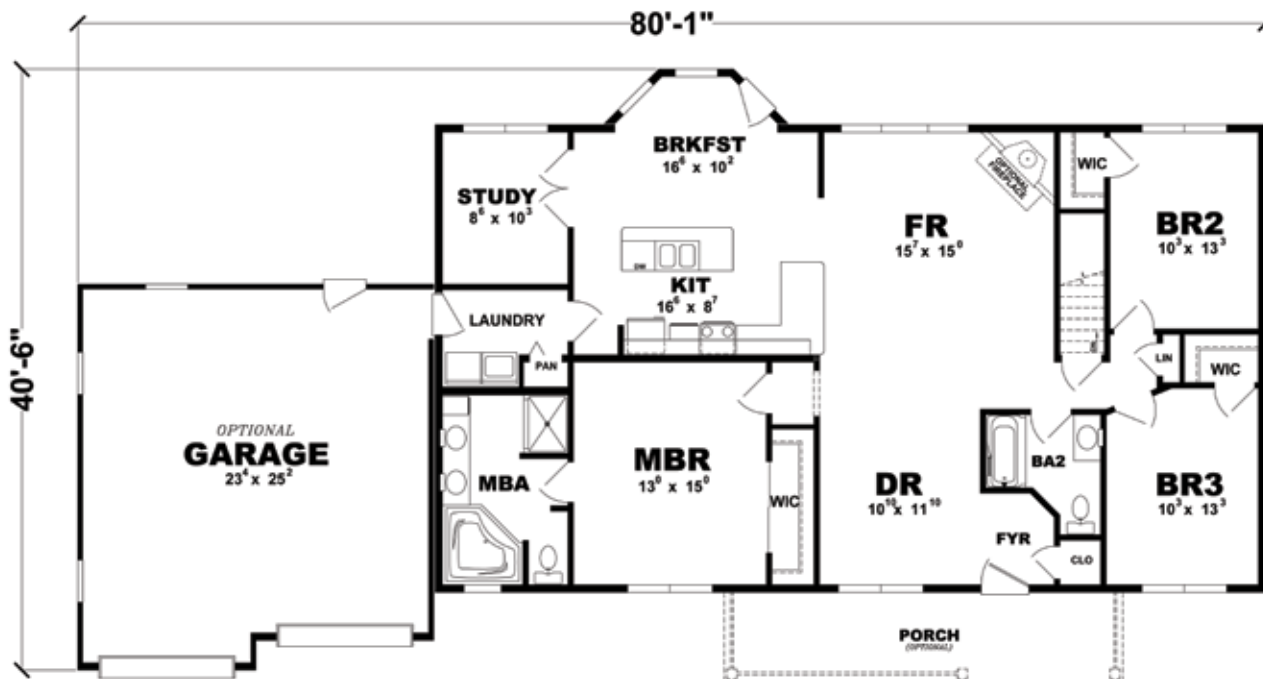

PLAN: SHENANDOAH

SERIES: GENERATION RANCH

Square Footage: 1,784

COLUMBIA
HOME SOLUTIONS

Hudson Valley Home Builder Since 1985

www.Columbia-Home-Solutions.com

Builder / Dealer
of

excel
HOMES