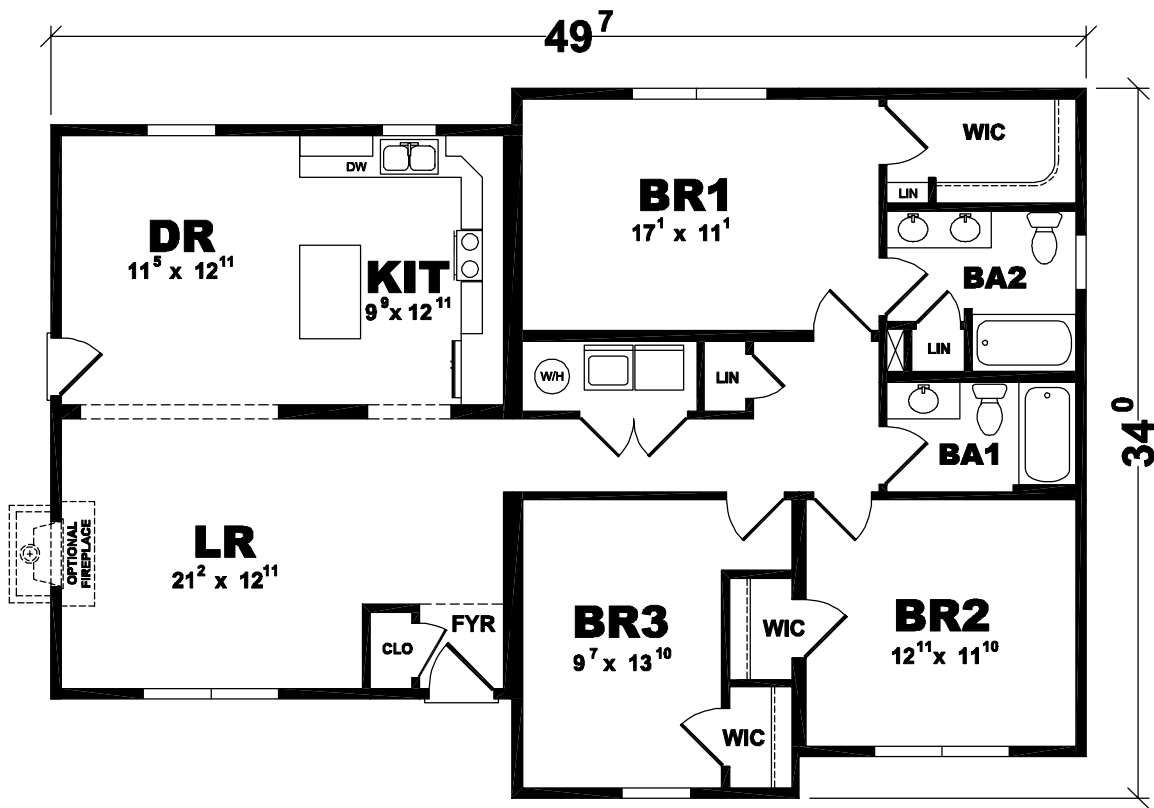

PLAN: SHILOH

SERIES: AMERICAN LIFESTYLE

SMART OPTIONS FOR SMARTER LIVING

With options including front porch and decorative dormer accents, the possibilities Of the Shiloh home go on and on. Use your imagination and utilize this three-bedroom, two-bath home to suit your lifestyle. Thoughtful design touches including an ample kitchen island bordering the dining room and well-placed windows for sunlight and views make the Shiloh a smart home option for anyone.

1st Floor = 1,515

Total = 1,515 S.F.

First Floor Layout

COLUMBIA HOME SOLUTIONS

Hudson Valley Home Builder Since 1985

www.Columbia-Home-Solutions.com

(518) 537-6888

Builder / Dealer of

Basement Stair Option