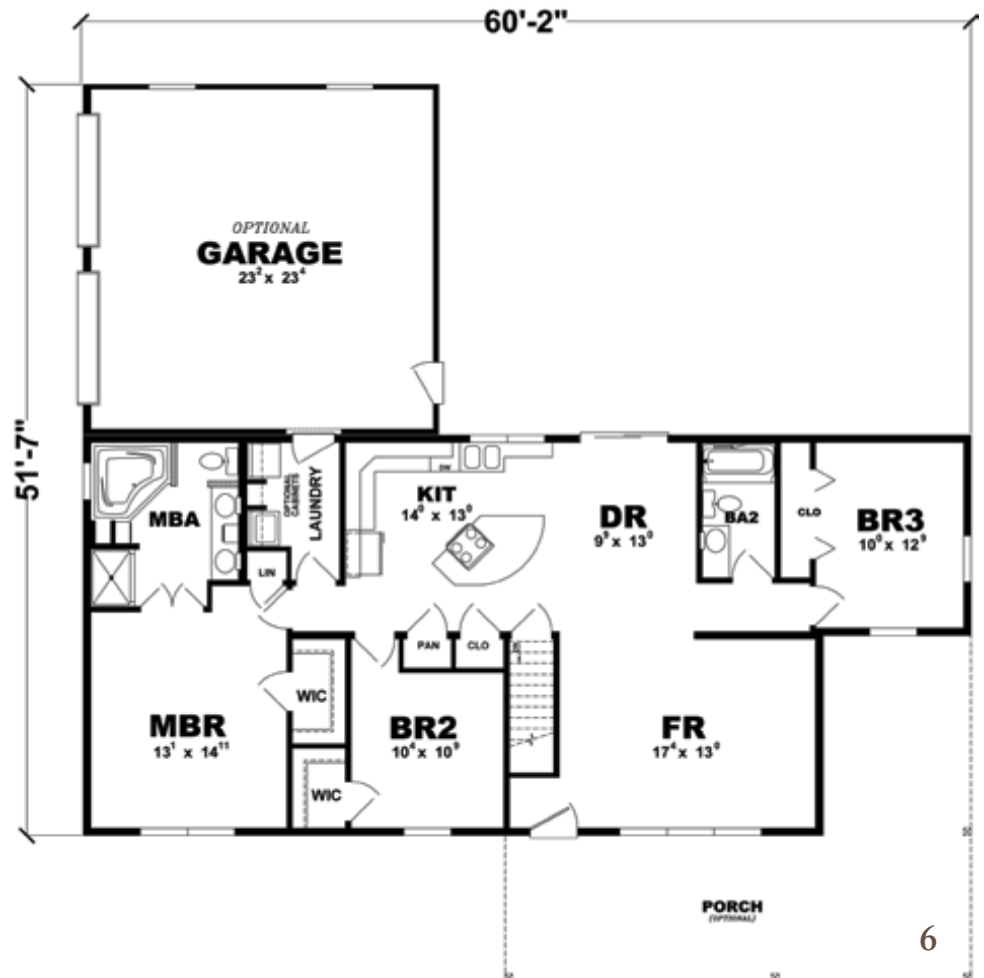

PLAN: TANNER RIDGE

SERIES: GENERATION RANCH

Square Footage: 1,534

COLUMBIA
HOME SOLUTIONS

Hudson Valley Home Builder Since 1985

www.Columbia-Home-Solutions.com

Builder / Dealer
of
excel
HOMES