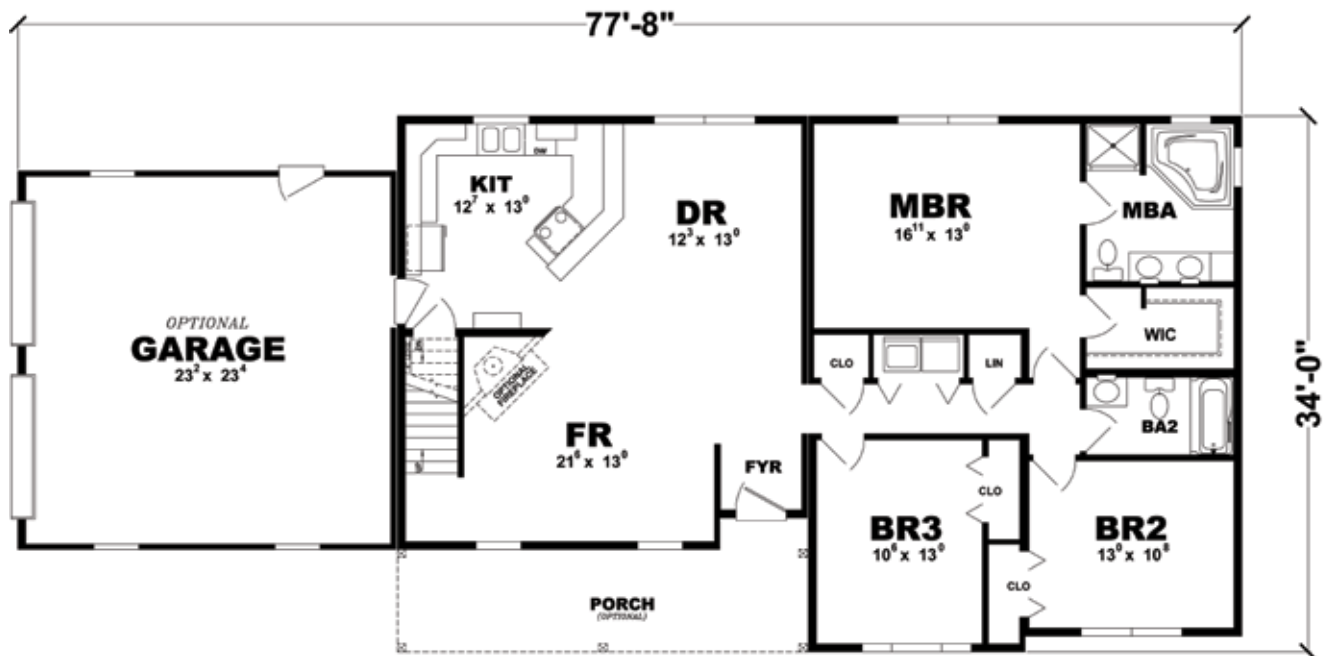

PLAN: VALENCIA

SERIES: GENERATION RANCH

Square Footage: 1,638

Optional Master Bath