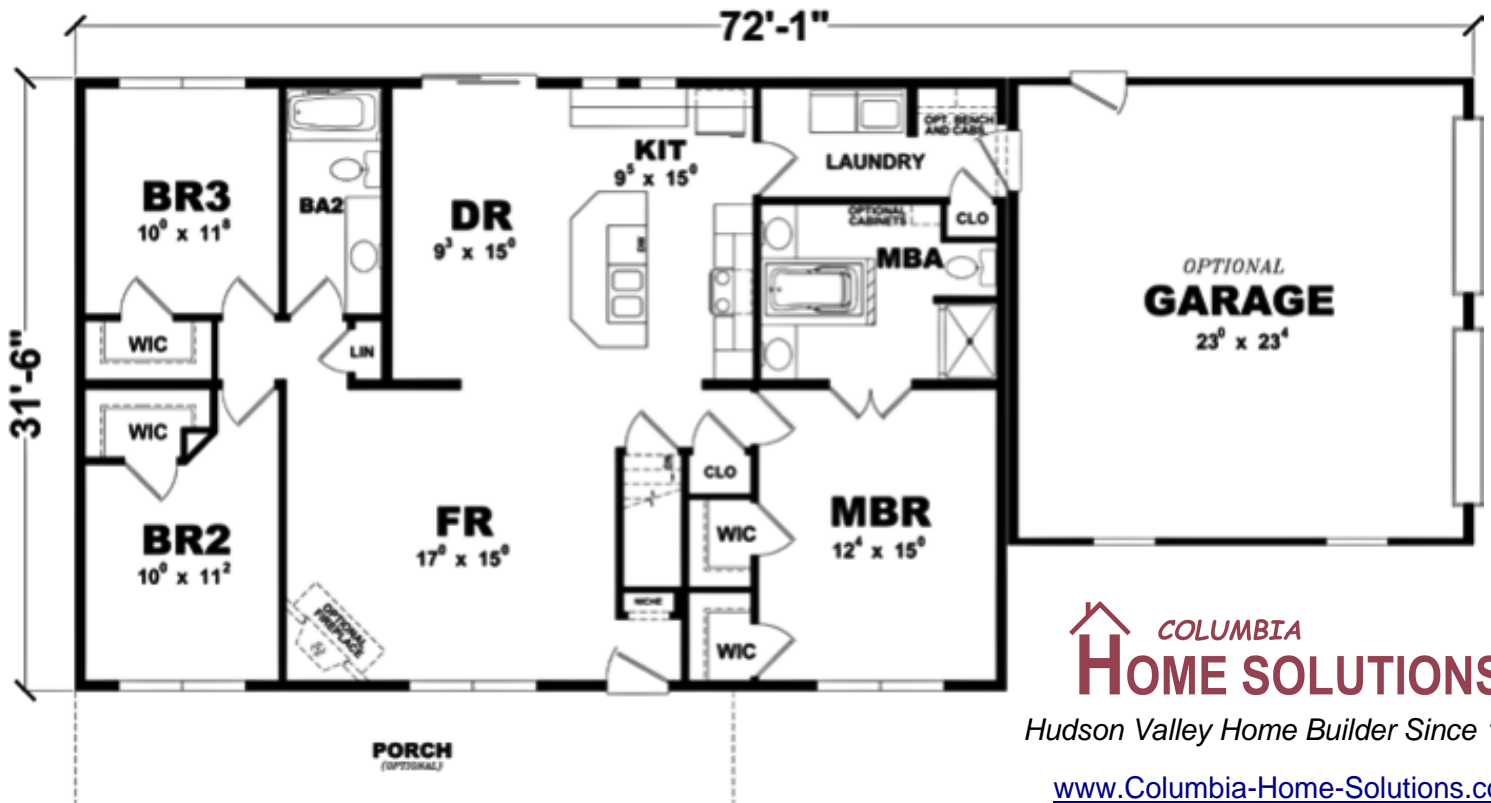

PLAN: VILLA MARIA

SERIES: GENERATION RANCH

Square Footage: 1,512

COLUMBIA
HOME SOLUTIONS

Hudson Valley Home Builder Since 1985

www.Columbia-Home-Solutions.com