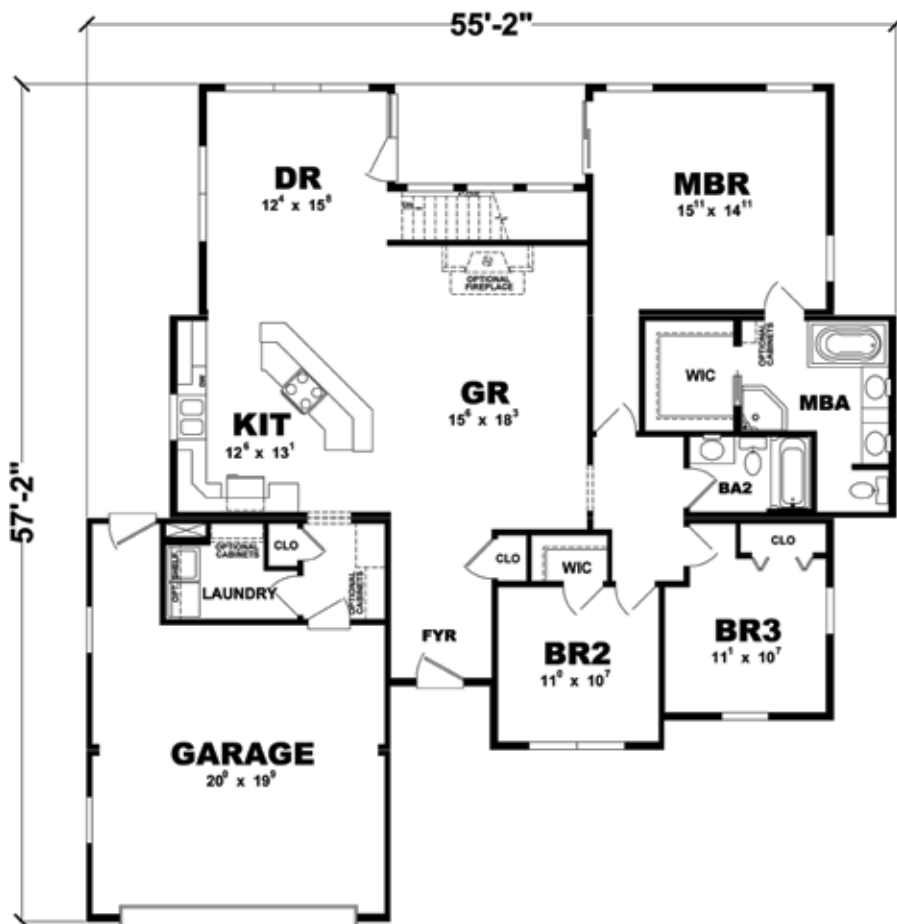

PLAN: WALLINGFORD

SERIES: GENERATION RANCH

Square Footage: 1,818

Optional Kitchen

COLUMBIA
HOME SOLUTIONS

Hudson Valley Home Builder Since 1985

www.Columbia-Home-Solutions.com

Builder / Dealer