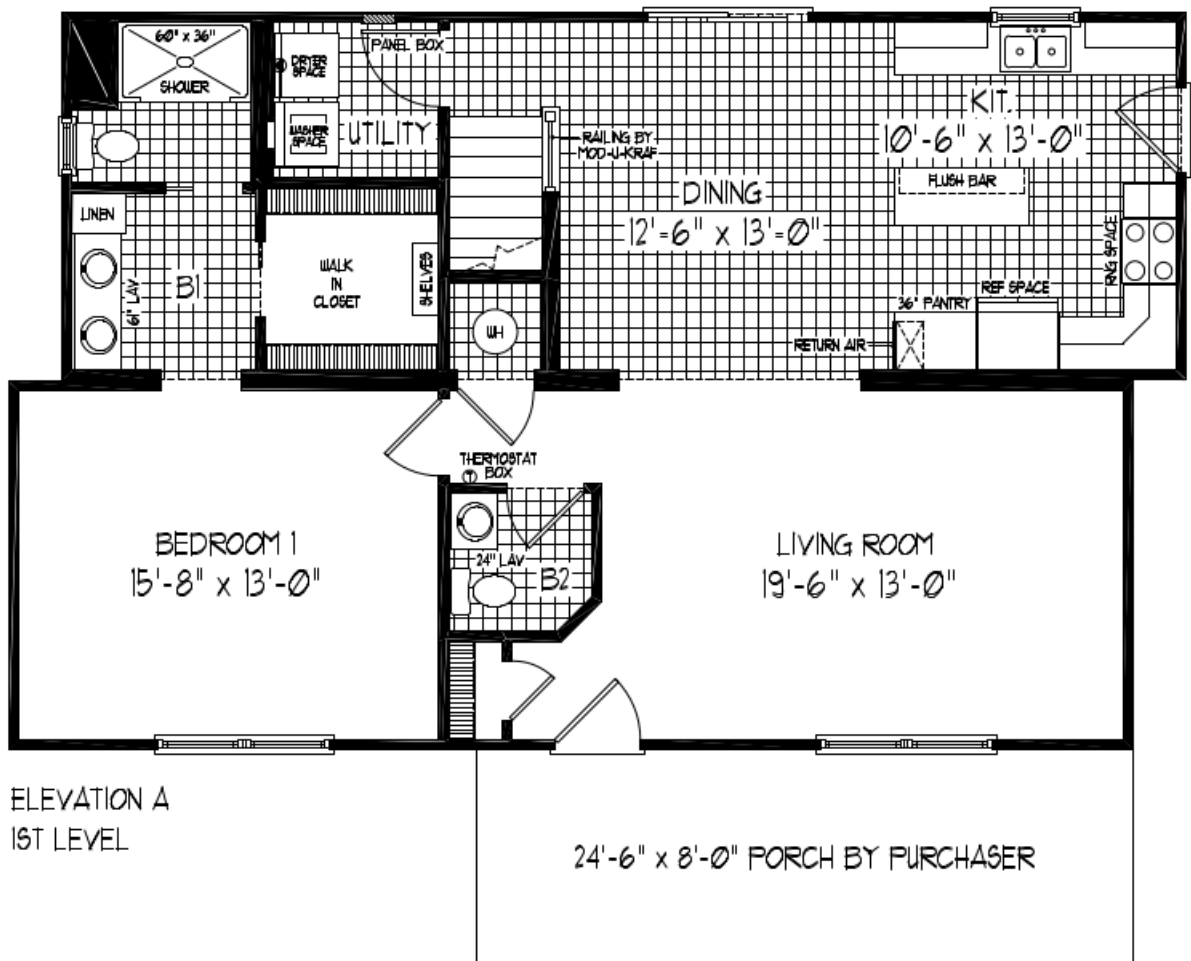

# The Wynburg

Total Living Area: 1,917 sq.ft.

Elevation B

ELEVATION B  
2ND LEVEL

**COLUMBIA**  
**HOME SOLUTIONS**

Hudson Valley Home Builder Since 1986

[www.Columbia-Home-Solutions.com](http://www.Columbia-Home-Solutions.com)