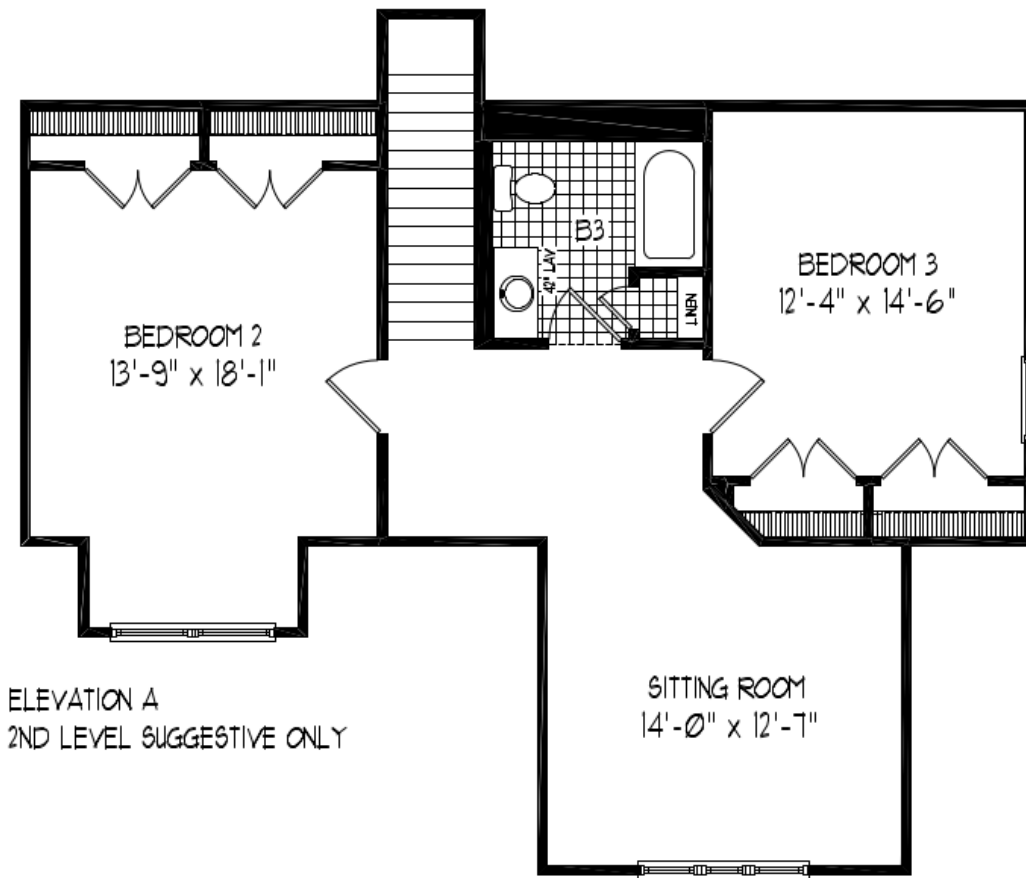

# The Wynburg

Total Living Area: 1,917 sq.ft.

Elevation B

ELEVATION B  
2ND LEVEL

**COLUMBIA**  
**HOME SOLUTIONS**

Hudson Valley Home Builder Since 1986

[www.Columbia-Home-Solutions.com](http://www.Columbia-Home-Solutions.com)